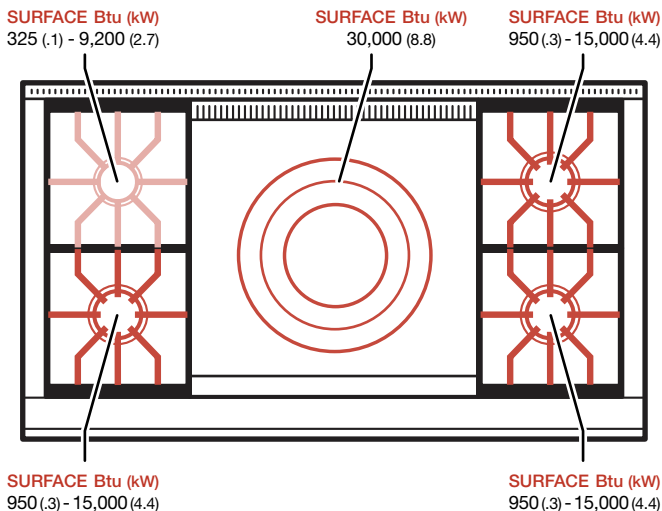

48" Dual Fuel Range French Top

DF484F

BURNER RATING		Btu (kW)	
SURFACES		SIM	HIGH
Large (3)	950 (.3)	15,000 (4.4)	
Small	325 (.1)	9,200 (2.7)	
FEATURE		NG	LP
Double Griddle	15,000 (4.4)	15,000 (4.4)	

60" Dual Fuel Range Charbroiler/Griddle

DF606CG

BURNER RATING		Btu (kW)	
SURFACES		SIM	HIGH
Large (3)	950 (.3)	15,000 (4.4)	
Small	325 (.1)	9,200 (2.7)	
FEATURE		NG	LP
Charbroiler	16,000 (4.7)	16,000 (4.7)	
Griddle	15,000 (4.4)	15,000 (4.4)