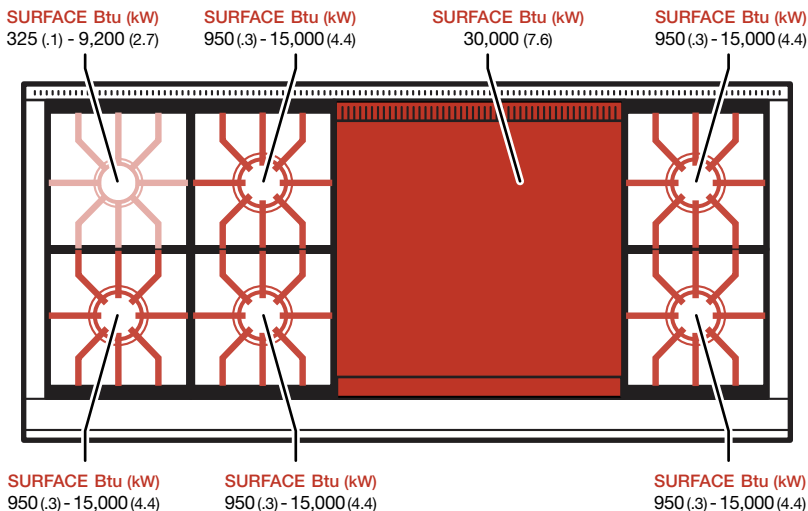

60" Gas Range Double Griddle

GR606DG

BURNER RATING	Btu (kW)	
SURFACES	SIM	HIGH
Large (5)	950 (.3)	15,000 (4.4)
Small	325 (.1)	9,200 (2.7)
FEATURE	NG	LP
Charbroiler	30,000 (8.8)	26,000 (7.6)

60" Gas Range French Top

GR606F

BURNER RATING	Btu (kW)	
SURFACES	SIM	HIGH
Large (5)	950 (.3)	15,000 (4.4)
Small	325 (.1)	9,200 (2.7)
FEATURE	NG	LP
French Top	15,000 (4.4)	15,000 (4.4)