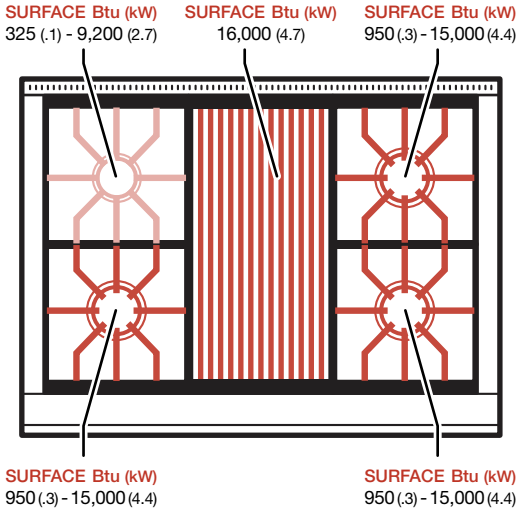

36" Sealed Burner Rangetop

SRT366

BURNER RATING		Btu (kW)	
SURFACES	SIM	HIGH	
Large (5)	950 (.3)	15,000 (4.4)	
Small	325 (.1)	9,200 (2.7)	

36" Sealed Burner Charbroiler

SRT364C

BURNER RATING		Btu (kW)	
SURFACES		SIM	HIGH
Large (3)	950 (.3)	15,000 (4.4)	
Small	325 (.1)	9,200 (2.7)	
FEATURE		NG	LP
Charbroiler	16,000 (4.7)	16,000 (4.7)	