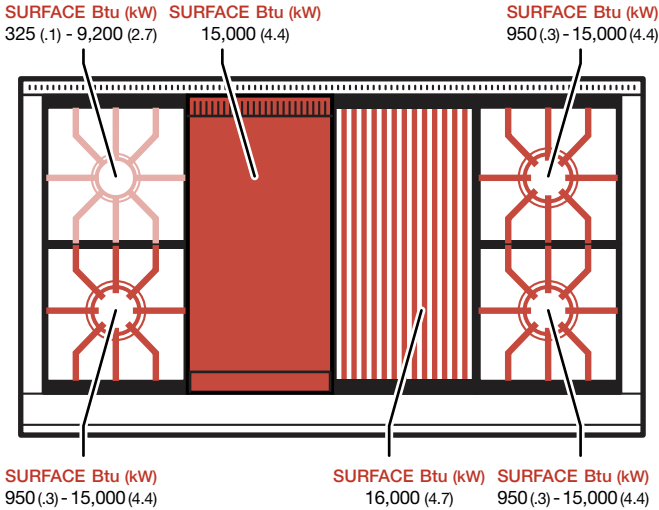

SURFACE Btu (kW) 950 (.3) - 15,000 (4.4) SURFACE Btu (kW) 950 (.3) - 15,000 (4.4) SURFACE Btu (kW) 950 (.3) - 15,000 (4.4)

48" Sealed Burner Rangetop Griddle

SRT486G

BURNER RATING		Btu (kW)	
SURFACES		SIM	HIGH
Large (3)		950 (.3)	15,000 (4.4)
Small		325 (.1)	9,200 (2.7)
FEATURE		NG	LP
Griddle		15,000 (4.4)	15,000 (4.4)

SURFACE Btu (kW) 325 (.1) - 9,200 (2.7) SURFACE Btu (kW) 15,000 (4.4) SURFACE Btu (kW) 16,000 (4.7) SURFACE Btu (kW) 950 (.3) - 15,000 (4.4)

SURFACE Btu (kW) 950 (.3) - 15,000 (4.4) SURFACE Btu (kW) 950 (.3) - 15,000 (4.4) SURFACE Btu (kW) 950 (.3) - 15,000 (4.4)

48" Sealed Burner Rangetop Charbroiler/Griddle

SRT484CG

BURNER RATING		Btu (kW)	
SURFACES			
	SIM		HIGH
Large (3)	950 (.3)	15,000 (4.4)	
Small	325 (.1)	9,200 (2.7)	
FEATURE			
	NG		LP
Charbroiler	16,000 (4.7)	16,000 (4.7)	
Griddle	15,000 (4.4)	15,000 (4.4)	