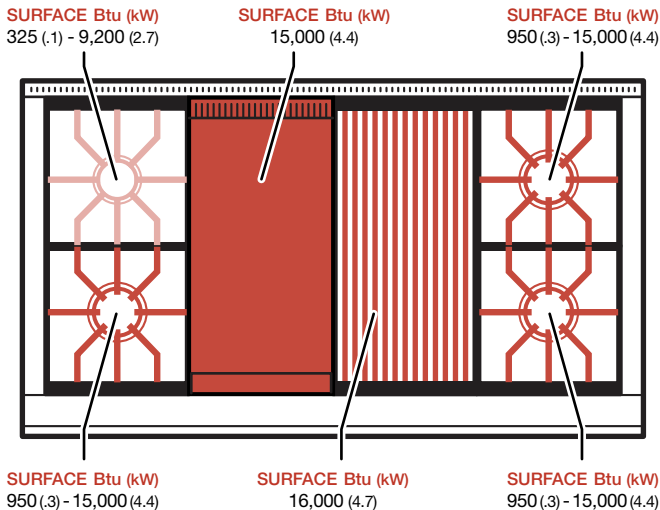

48" Gas Range Griddle

GR486G

BURNER RATING		Btu (kW)	
SURFACES		SIM	HIGH
Large (3)	950 (.3)	15,000 (4.4)	
Small	325 (.1)	9,200 (2.7)	
FEATURE		NG	LP
Griddle	15,000 (4.4)	15,000 (4.4)	

48" Gas Range Charbroiler/Griddle

GR484CG

BURNER RATING		Btu (kW)	
SURFACES		SIM	HIGH
Large (3)	950 (.3)	15,000 (4.4)	
Small	325 (.1)	9,200 (2.7)	
FEATURE		NG	LP
Charbroiler	16,000 (4.7)	16,000 (4.7)