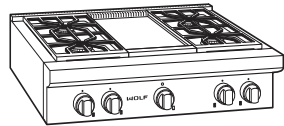

36" Sealed Burner Charbroiler

SRT364C

BURNER RATING		Btu (kW)	
SURFACES		SIM	HIGH
Large (3)	950 (.3)	15,000 (4.4)	
Small	325 (.1)	9,200 (2.7)	
FEATURE		NG	LP
Charbroiler	16,000 (4.7)	16,000 (4.7)	

36" Sealed Burner Griddle

SRT364G

BURNER RATING		Btu (kW)	
SURFACES		SIM	HIGH
Large (3)	950 (.3)	15,000 (4.4)	
Small	325 (.1)	9,200 (2.7)	
FEATURE		NG	LP
Griddle	15,000 (4.4)	15,000 (4.4)