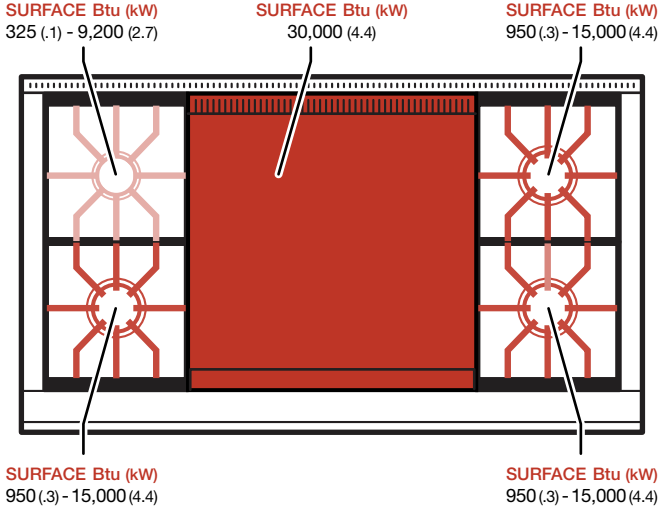

48" Gas Range Double Griddle

GR484DG

BURNER RATING		Btu (kW)	
SURFACES		SIM	HIGH
Large (3)	950 (.3)	15,000 (4.4)	
Small	325 (.1)	9,200 (2.7)	
FEATURE		NG	LP
Charbroiler	30,000 (8.8)	26,000 (7.6)	

60" Gas Range Charbroiler/Griddle

GR606CG

BURNER RATING		Btu (kW)	
SURFACES		SIM	HIGH
Large (5)	950 (.3)	15,000 (4.4)	
Small	325 (.1)	9,200 (2.7)	
FEATURE		NG	LP
Charbroiler	16,000 (4.7)	16,000 (4.7)	
Griddle	15,000 (4.4)	15,000 (4.4)