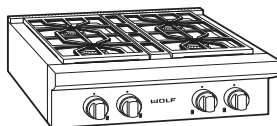

SURFACE Btu (kW) 22,000 (6.5)

15" Gas Multifunction Cooktop MM15T

BURNER RATING	Btu (kW)
Maximum	22,000 (6.5)

SURFACE Btu (kW) 22,000 (6.5)

30" Sealed Burner Rangetop

SRT304

BURNER RATING		Btu (kW)	
SURFACES	SIM	HIGH	
Large (3)	950 (.3)	15,000 (4.4)	
Small	325 (.1)	9,200 (2.7)	