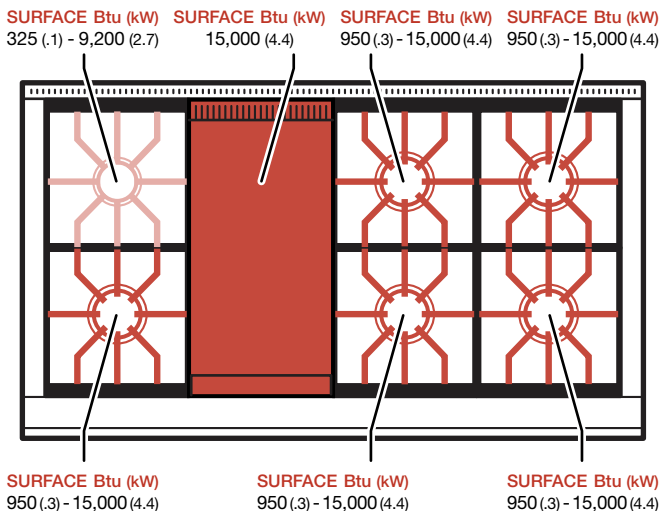

SURFACE Btu (kW) SURFACE Btu (kW) SURFACE Btu (kW) SURFACE Btu (kW)
 325 (.1) - 9,200 (2.7) 950 (.3) - 15,000 (4.4) 950 (.3) - 15,000 (4.4) 950 (.3) - 15,000 (4.4)

SURFACE Btu (kW) SURFACE Btu (kW) SURFACE Btu (kW) SURFACE Btu (kW)
 950 (.3) - 15,000 (4.4) 950 (.3) - 15,000 (4.4) 950 (.3) - 15,000 (4.4) 950 (.3) - 15,000 (4.4)

48" Gas Range Charbroiler

GR486C

BURNER RATING		Btu (kW)	
SURFACES		SIM	HIGH
Large (3)	950 (.3)	15,000 (4.4)	
Small	325 (.1)	9,200 (2.7)	
FEATURE		NG	LP
Charbroiler	16,000 (4.7)	16,000 (4.7)	

SURFACE Btu (kW) SURFACE Btu (kW) SURFACE Btu (kW) SURFACE Btu (kW)
 325 (.1) - 9,200 (2.7) 950 (.3) - 15,000 (4.4) 16,000 (4.7) 950 (.3) - 15,000 (4.4)

SURFACE Btu (kW) SURFACE Btu (kW) SURFACE Btu (kW)
 950 (.3) - 15,000 (4.4) 950 (.3) - 15,000 (4.4) 950 (.3) - 15,000 (4.4)

48" Gas Range Griddle

GR486G

BURNER RATING		Btu (kW)	
SURFACES		SIM	HIGH
Large (3)	950 (.3)	15,000 (4.4)	
Small	325 (.1)	9,200 (2.7)	
FEATURE		NG	LP
Griddle	15,000 (4.4)	15,000 (4.4)	