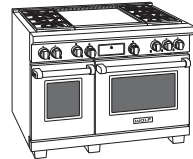

SURFACE Btu (kW)
950 (.3) - 15,000 (4.4)

48" Dual Fuel Range Charbroiler/Griddle

DF484CG

BURNER RATING	Btu (kW)	
12p8	SIM	HIGH
Large (3)	950 (.3)	15,000 (4.4)
Small	325 (.1)	9,200 (2.7)
FEATURE	NG	LP
Griddle	15,000 (4.4)	15,000 (4.4)
Charbroiler	16,000 (4.7)	16,000 (4.7)

48" Dual Fuel Range Double/Griddle

DF484DG

BURNER RATING	Btu (kW)	
SURFACES	SIM	HIGH
Large (3)	950 (.3)	15,000 (4.4)
Small	325 (.1)	9,200 (2.7)
FEATURE	NG	LP
Double Griddle	30,000 (8.8)	26,000 (7.6)

48" Dual Fuel Range French Top