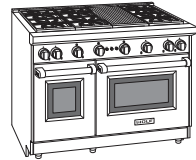

48" Gas Range Charbroiler

GR486C

BURNER RATING		Btu (kW)	
SURFACES		SIM	HIGH
Large (3)	950 (.3)	15,000 (4.4)	
Small	325 (.1)	9,200 (2.7)	
FEATURE		NG	LP
Charbroiler	16,000 (4.7)	16,000 (4.7)	

SURFACE Btu (kW) SURFACE Btu (kW) SURFACE Btu (kW) SURFACE Btu (kW)
 325 (.1) - 9,200 (2.7) 950 (.3) - 15,000 (4.4) 16,000 (4.7) 950 (.3) - 15,000 (4.4)