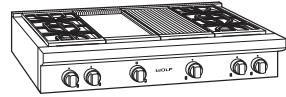

48" Sealed Burner Rangetop Charbroiler/Griddle

SRT484CG

BURNER RATING		Btu (kW)	
SURFACES			
	SIM		HIGH
Large (3)	950 (.3)	15,000 (4.4)	
Small	325 (.1)	9,200 (2.7)	
FEATURE			
	NG		LP
Charbroiler	16,000 (4.7)	16,000 (4.7)	
Griddle	15,000 (4.4)	15,000 (4.4)	