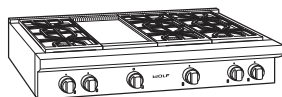

48" Sealed Burner Rangetop Charbroiler

SRT486C

BURNER RATING		Btu (kW)	
SURFACES		SIM	HIGH
Large (3)		950 (.3)	15,000 (4.4)
Small		325 (.1)	9,200 (2.7)
FEATURE		NG	LP
Charbroiler		16,000 (4.7)	16,000 (4.7)

SURFACE Btu (kW) 325 (.1) - 9,200 (2.7)   SURFACE Btu (kW) 950 (.3) - 15,000 (4.4)   SURFACE Btu (kW) 16,000 (4.7)   SURFACE Btu (kW) 950 (.3) - 15,000 (4.4)

SURFACE Btu (kW) 950 (.3) - 15,000 (4.4)   SURFACE Btu (kW) 950 (.3) - 15,000 (4.4)   SURFACE Btu (kW) 950 (.3) - 15,000 (4.4)

48" Sealed Burner Rangetop Griddle

SRT486G

BURNER RATING		Btu (kW)	
SURFACES		SIM	HIGH
Large (3)		950 (.3)	15,000 (4.4)
Small		325 (.1)	9,200 (2.7)
FEATURE		NG	LP
Griddle		15,000 (4.4)	15,000 (4.4)

SURFACE Btu (kW) 325 (.1) - 9,200 (2.7)   SURFACE Btu (kW) 15,000 (4.4)   SURFACE Btu (kW) 16,000 (4.7)   SURFACE Btu (kW) 950 (.3) - 15,000 (4.4)

SURFACE Btu (kW) 950 (.3) - 15,000 (4.4)   SURFACE Btu (kW) 950 (.3) - 15,000 (4.4)   SURFACE Btu (kW) 950 (.3) - 15,000 (4.4)