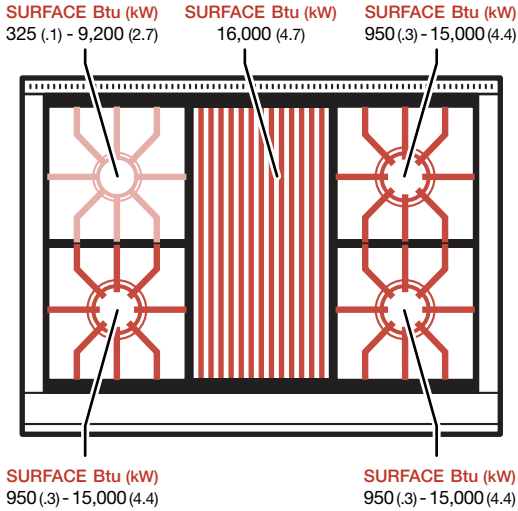

36" Dual Fuel Range Charbroiler

DF364C

BURNER RATING	Btu (kW)	
SURFACES	SIM	HIGH
Large (5)	950 (.3)	15,000 (4.4)
Small	325 (.1)	9,200 (2.7)
FEATURE	NG	LP
Charbroiler	16,000 (4.7)	16,000 (4.7)