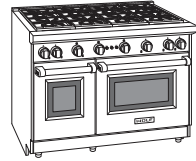

SURFACE Btu (kW)
950 (.3) - 15,000 (4.4)

SURFACE Btu (kW)
950 (.3) - 15,000 (4.4)

SURFACE Btu (kW)
950 (.3) - 15,000 (4.4)

SURFACE Btu (kW)
950 (.3) - 15,000 (4.4)

48" Gas Range

GR488

BURNER RATING		Btu (kW)	
SURFACES		SIM	HIGH
Large (3)	950 (.3)	15,000 (4.4)	
Small	325 (.1)	9,200 (2.7)	
FEATURE		NG	LP
Charbroiler	16,000 (4.7)	16,000 (4.7)	