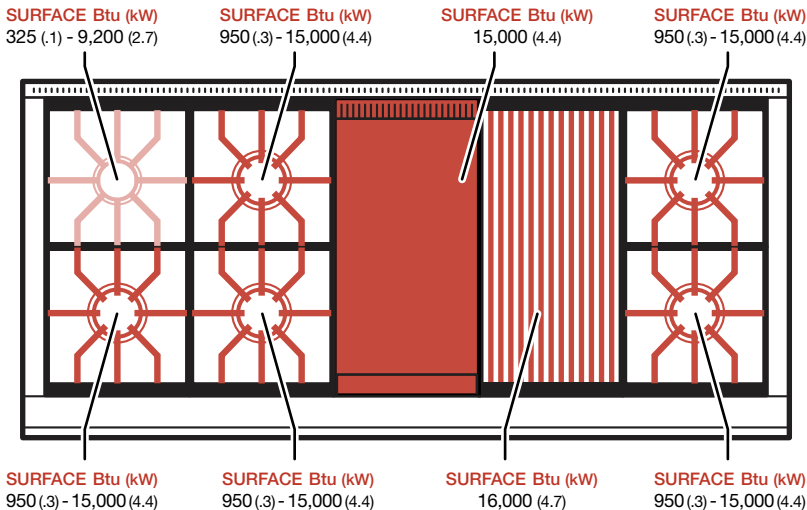

48" Dual Fuel Range French Top

DF484F

BURNER RATING		Btu (kW)	
SURFACES		SIM	HIGH
Large (3)	950 (.3)	15,000 (4.4)	
Small	325 (.1)	9,200 (2.7)	
FEATURE		NG	LP
Double Griddle	15,000 (4.4)	15,000 (4.4)	

60" Dual Fuel Range Charbroiler/Griddle

DF606CG

BURNER RATING		Btu (kW)	
SURFACES		SIM	HIGH
Large (3)	950 (.3)	15,000 (4.4)	
Small	325 (.1)	9,200 (2.7)	
FEATURE		NG	LP
Charbroiler	16,000 (4.7)	16,000 (4.7)	
Griddle	15,000 (4.4)	15,000 (4.4)