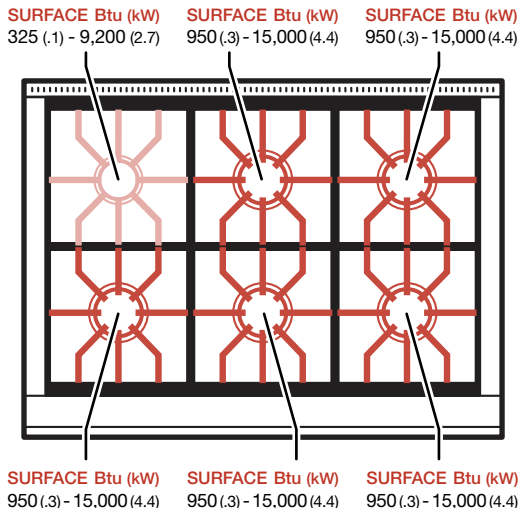

36" Dual Fuel Range

DF366

BURNER RATING	Btu (kW)	
SURFACES	SIM	HIGH
Large (5)	950 (.3)	15,000 (4.4)
Small	325 (.1)	9,200 (2.7)
FEATURE	NG	LP
French Top	15,000 (4.4)	15,000 (4.4)