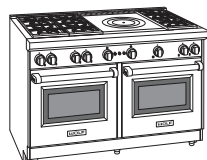

GR606DG

BURNER RATING	Btu (kW)	
SURFACES	SIM	HIGH
Large (5)	950 (.3)	15,000 (4.4)
Small	325 (.1)	9,200 (2.7)
FEATURE	NG	LP
Charbroiler	30,000 (8.8)	26,000 (7.6)

60" Gas Range French Top

GR606F

BURNER RATING	Btu (kW)	
SURFACES	SIM	HIGH
Large (5)	950 (.3)	15,000 (4.4)
Small	325 (.1)	9,200 (2.7)
FEATURE	NG	LP
French Top	15,000 (4.4)	15,000 (4.4)