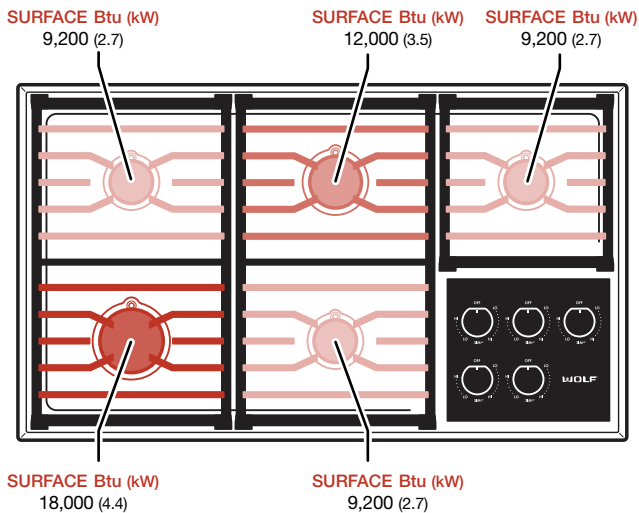

36" Transitional Gas Cooktop

CG364T

BURNER RATING	Btu (kW)
HIGH	
Large	18,000 (5.3)
Medium	12,000 (3.5)
Small (3)	9,200 (2.7)

36" Professional Gas Cooktop

CG364P

BURNER RATING	Btu (kW)
HIGH	
Large	18,000 (5.3)
Medium	12,000 (3.5)
Small (3)	9,200 (2.7)