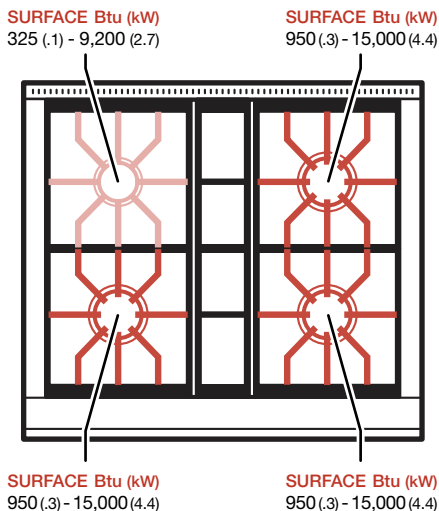

Contents

- 4 Dual Fuel Ranges
- 18 Gas Ranges
- 30 Multifunction Cooktops
- 32 Sealed Burner Rangetops

30" Dual Fuel Range

DF304

BURNER RATING	Btu (kW)	
SURFACES	SIM	HIGH
Large (3)	950 (.3)	15,000 (4.4)
Small	325 (.1)	9,200 (2.7)

36" Dual Fuel Range

DF366

BURNER RATING	Btu (kW)	
SURFACES	SIM	HIGH
Large (5)	950 (.3)	15,000 (4.4)
Small	325 (.1)	9,200 (2.7)
FEATURE	NG	LP
French Top	15,000 (4.4)	15,000 (4.4)

36" Dual Fuel Range Charbroiler