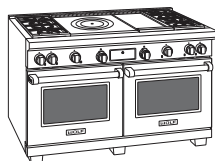

60" Dual Fuel Range Charbroiler/French Top

DF604CF

BURNER RATING	Btu (kW)	
SURFACES	SIM	HIGH
Large (3)	950 (.3)	15,000 (4.4)
Small	325 (.1)	9,200 (2.7)
FEATURE	NG	LP
Charbroiler	16,000 (4.7)	16,000 (4.7)
French Top	15,000 (4.4)	15,000 (4.4)

SURFACE Btu (kW)
325 (.1) - 9,200 (2.7)

SURFACE Btu (kW)
15,000 (4.4)

SURFACE Btu (kW)
950 (.3) - 15,000 (4.4)

SURFACE Btu (kW)
950 (.3) - 15,000 (4.4)

SURFACE Btu (kW)
16,000 (4.7)

SURFACE Btu (kW)
950 (.3) - 15,000 (4.4)

60" Dual Fuel Range Griddle/French Top

DF604GF

BURNER RATING	Btu (kW)	
SURFACES	SIM	HIGH
Large (3)	950 (.3)	15,000 (4.4)
Small	325 (.1)	9,200 (2.7)
FEATURE	NG	LP
Griddle	15,000 (4.4)	15,000 (4.4)
French Top	15,000 (4.4)	15,000 (4.4)

SURFACE Btu (kW)
325 (.1) - 9,200 (2.7)

SURFACE Btu (kW)
15,000 (4.4)

SURFACE Btu (kW)
950 (.3) - 15,000 (4.4)

SURFACE Btu (kW)
950 (.3) - 15,000 (4.4)

SURFACE Btu (kW)
15,000 (4.4)

SURFACE Btu (kW)
950 (.3) - 15,000 (4.4)