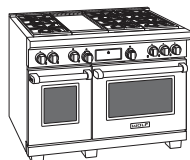

SURFACE Btu (kW)
950 (.3) - 15,000 (4.4)

SURFACE Btu (kW)
950 (.3) - 15,000 (4.4)

SURFACE Btu (kW)
950 (.3) - 15,000 (4.4)

48" Dual Fuel Range Griddle

DF486G

BURNER RATING		Btu (kW)	
SURFACES		SIM	HIGH
Large (5)	950 (.3)	15,000 (4.4)	
Small	325 (.1)	9,200 (2.7)	
FEATURE		NG	LP
Griddle	15,000 (4.4)	15,000 (4.4)	