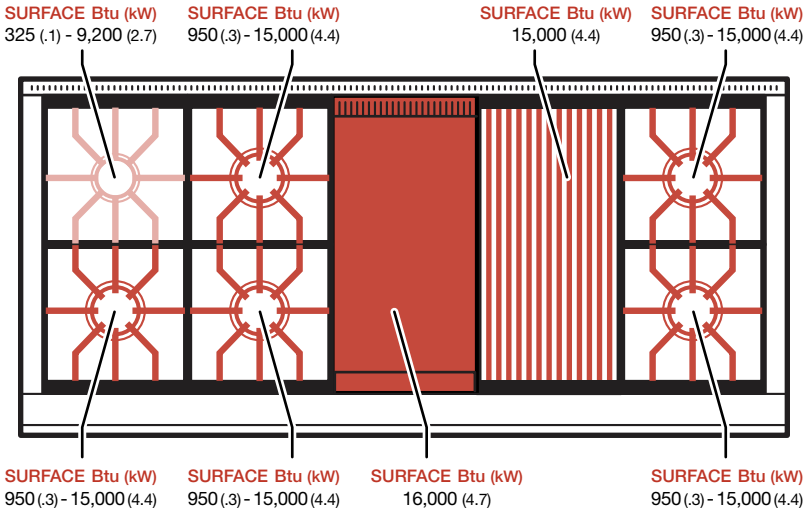

48" Gas Range Double Griddle

GR484DG

BURNER RATING		Btu (kW)	
SURFACES		SIM	HIGH
Large (3)	950 (.3)	15,000 (4.4)	
Small	325 (.1)	9,200 (2.7)	
FEATURE		NG	LP
Charbroiler	30,000 (8.8)	26,000 (7.6)	

60" Gas Range Charbroiler/Griddle

GR606CG

BURNER RATING		Btu (kW)	
SURFACES		SIM	HIGH
Large (5)	950 (.3)	15,000 (4.4)	
Small	325 (.1)	9,200 (2.7)	
FEATURE		NG	LP
Charbroiler	16,000 (4.7)	16,000 (4.7)	
Griddle	15,000 (4.4)	15,000 (4.4)