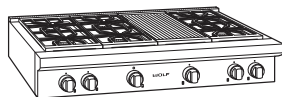

48" Sealed Burner Rangetop Charbroiler

SRT486C

BURNER RATING		Btu (kW)	
SURFACES		SIM	HIGH
Large (3)		950 (.3)	15,000 (4.4)
Small		325 (.1)	9,200 (2.7)
FEATURE		NG	LP
Charbroiler		16,000 (4.7)	16,000 (4.7)