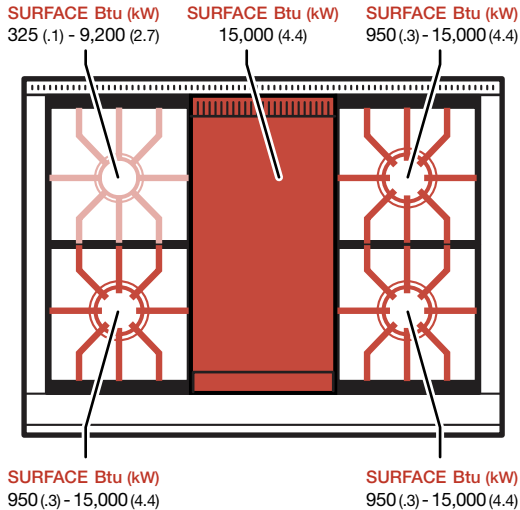

36" Sealed Burner Charbroiler

SRT364C

BURNER RATING		Btu (kW)	
SURFACES		SIM	HIGH
Large (3)	950 (.3)	15,000 (4.4)	
Small	325 (.1)	9,200 (2.7)	
FEATURE		NG	LP
Charbroiler	16,000 (4.7)	16,000 (4.7)	

36" Sealed Burner Griddle

SRT364G

BURNER RATING		Btu (kW)	
SURFACES		SIM	HIGH
Large (3)	950 (.3)	15,000 (4.4)	
Small	325 (.1)	9,200 (2.7)	
FEATURE		NG	LP
Griddle	15,000 (4.4)	15,000 (4.4)