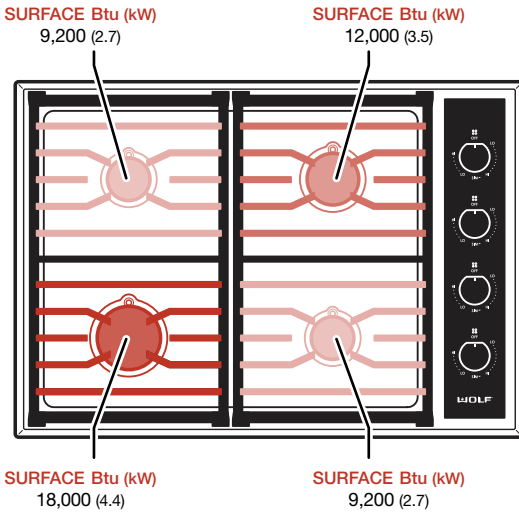

30" Transitional Gas Cooktop

CG304T

BURNER RATING	Btu (kW)
SURFACES	HIGH
Large	18,000 (5.3)
Medium	12,000 (3.5)
Small (2)	9,200 (2.7)

30" Professional Gas Cooktop

CG304P

BURNER RATING	Btu (kW)
SURFACES	HIGH
Large	18,000 (5.3)
Medium	12,000 (3.5)
Small (2)	9,200 (2.7)