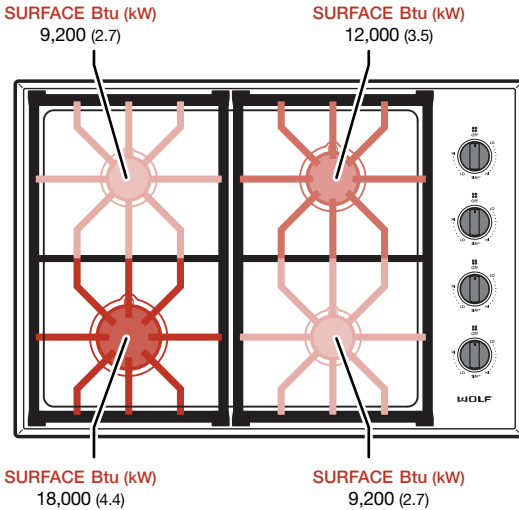

30" Transitional Gas Cooktop

CG304T

BURNER RATING	Btu (kW)
SURFACES	HIGH
Large	18,000 (5.3)
Medium	12,000 (3.5)
Small (2)	9,200 (2.7)

30" Professional Gas Cooktop

CG304P

BURNER RATING	Btu (kW)
SURFACES	HIGH
Large	18,000 (5.3)
Medium	12,000 (3.5)
Small (2)	9,200 (2.7)