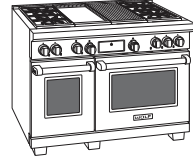

SURFACE Btu (kW)
950 (.3) - 15,000 (4.4)

48" Dual Fuel Range Charbroiler/Griddle

DF484CG

BURNER RATING	Btu (kW)	
12p8	SIM	HIGH
Large (3)	950 (.3)	15,000 (4.4)
Small	325 (.1)	9,200 (2.7)
FEATURE	NG	LP
Griddle	15,000 (4.4)	15,000 (4.4)
Charbroiler	16,000 (4.7)	16,000 (4.7)