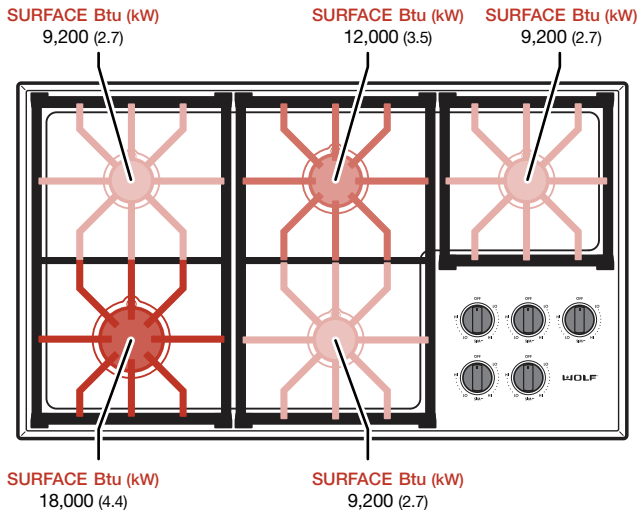

36" Transitional Gas Cooktop

CG364T

BURNER RATING	Btu (kW)
HIGH	
Large	18,000 (5.3)
Medium	12,000 (3.5)
Small (3)	9,200 (2.7)

36" Professional Gas Cooktop

CG364P

BURNER RATING	Btu (kW)
HIGH	
Large	18,000 (5.3)
Medium	12,000 (3.5)
Small (3)	9,200 (2.7)