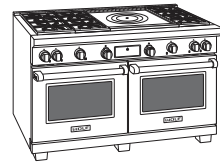

60" Dual Fuel Range Double Griddle

DF606DG

BURNER RATING		Btu (kW)	
SURFACES		SIM	HIGH
Large (3)	950 (.3)	15,000 (4.4)	
Small	325 (.1)	9,200 (2.7)	
FEATURE		NG	LP
Double Griddle	30,000 (8.8)	26,000 (7.6)	

60" Dual Fuel Range French Top

DF606F

BURNER RATING		Btu (kW)	
SURFACES		SIM	HIGH
Large (3)	950 (.3)	15,000 (4.4)	
Small	325 (.1)	9,200 (2.7)	
FEATURE		NG	LP
French Top	15,000 (4.4)	15,000 (4.4)