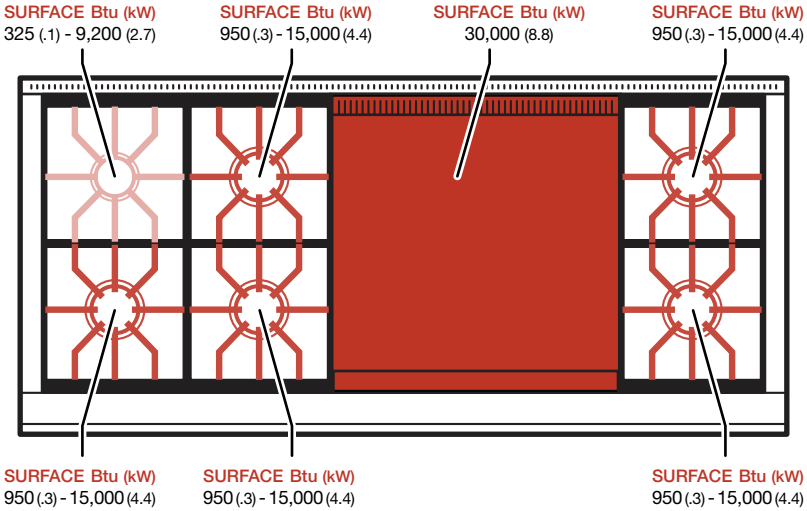

DF606CG

BURNER RATING		Btu (kW)	
SURFACES		SIM	HIGH
Large (3)	950 (.3)	15,000 (4.4)	
Small	325 (.1)	9,200 (2.7)	
FEATURE		NG	LP
Charbroiler	16,000 (4.7)	16,000 (4.7)	
Griddle	15,000 (4.4)	15,000 (4.4)	

60" Dual Fuel Range Double Griddle

DF606DG

BURNER RATING		Btu (kW)	
SURFACES		SIM	HIGH
Large (3)	950 (.3)	15,000 (4.4)	
Small	325 (.1)	9,200 (2.7)	
FEATURE		NG	LP
Double Griddle	30,000 (8.8)	26,000 (7.6)	