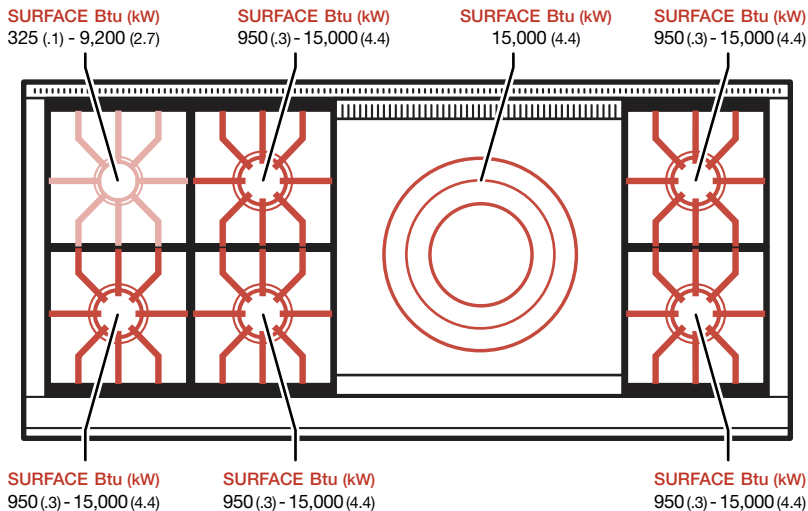

GR606DG

BURNER RATING	Btu (kW)	
SURFACES	SIM	HIGH
Large (5)	950 (.3)	15,000 (4.4)
Small	325 (.1)	9,200 (2.7)
FEATURE	NG	LP
Charbroiler	30,000 (8.8)	26,000 (7.6)

60" Gas Range French Top

GR606F

BURNER RATING	Btu (kW)	
SURFACES	SIM	HIGH
Large (5)	950 (.3)	15,000 (4.4)
Small	325 (.1)	9,200 (2.7)
FEATURE	NG	LP
French Top	15,000 (4.4)	15,000 (4.4)