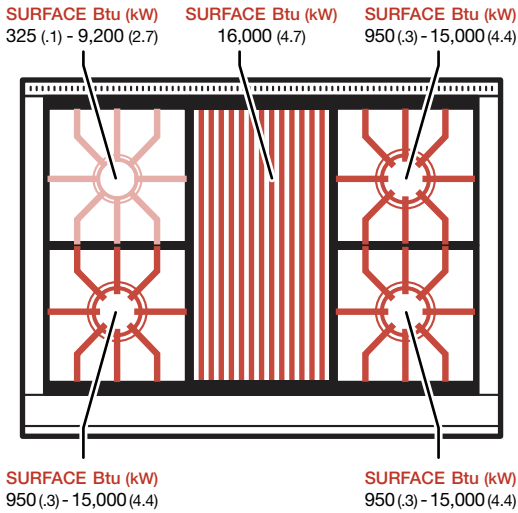

36" Gas Range Charbroiler

GR364C

BURNER RATING	Btu (kW)	
SURFACES	SIM	HIGH
Large (3)	950 (.3)	15,000 (4.4)
Small	325 (.1)	9,200 (2.7)
FEATURE	NG	LP
Charbroiler	16,000 (4.7)	16,000 (4.7)