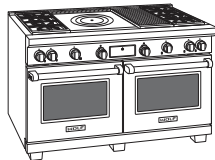

60" Dual Fuel Range Charbroiler/French Top

DF604CF

BURNER RATING	Btu (kW)	
SURFACES	SIM	HIGH
Large (3)	950 (.3)	15,000 (4.4)
Small	325 (.1)	9,200 (2.7)
FEATURE	NG	LP
Charbroiler	16,000 (4.7)	16,000 (4.7)
French Top	15,000 (4.4)	15,000 (4.4)