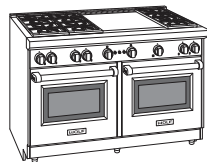

60" Gas Range Double Griddle

GR606DG

BURNER RATING	Btu (kW)	
SURFACES	SIM	HIGH
Large (5)	950 (.3)	15,000 (4.4)
Small	325 (.1)	9,200 (2.7)
FEATURE	NG	LP
Charbroiler	30,000 (8.8)	26,000 (7.6)

60" Gas Range French Top

GR606F

BURNER RATING	Btu (kW)	
SURFACES	SIM	HIGH
Large (5)	950 (.3)	15,000 (4.4)
Small	325 (.1)	9,200 (2.7)
FEATURE	NG	LP
French Top	15,000 (4.4)	15,000 (4.4)