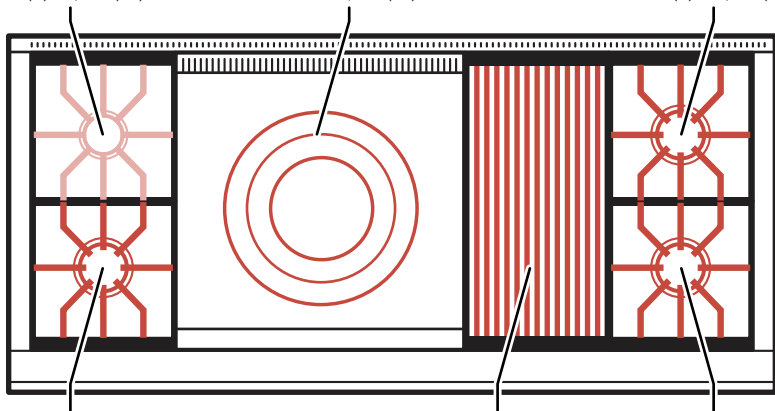

SURFACE Btu (kW)
325 (.1) - 9,200 (2.7)

SURFACE Btu (kW)
15,000 (4.4)

SURFACE Btu (kW)
950 (.3) - 15,000 (4.4)

SURFACE Btu (kW)
950 (.3) - 15,000 (4.4)

SURFACE Btu (kW)
16,000 (4.7)

SURFACE Btu (kW)
950 (.3) - 15,000 (4.4)

60" Dual Fuel Range Griddle/French Top

DF604GF

BURNER RATING	Btu (kW)	
SURFACES	SIM	HIGH
Large (3)	950 (.3)	15,000 (4.4)
Small	325 (.1)	9,200 (2.7)
FEATURE	NG	LP
Griddle	15,000 (4.4)	15,000 (4.4)
French Top	15,000 (4.4)	15,000 (4.4)