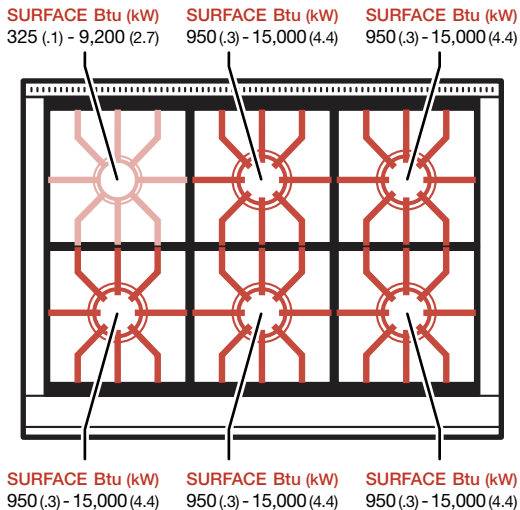

30" Sealed Burner Rangetop

SRT304

BURNER RATING		Btu (kW)	
SURFACES	SIM	HIGH	
Large (3)	950 (.3)	15,000 (4.4)	
Small	325 (.1)	9,200 (2.7)	

36" Sealed Burner Rangetop

SRT366

BURNER RATING		Btu (kW)	
SURFACES	SIM	HIGH	
Large (5)	950 (.3)	15,000 (4.4)	
Small	325 (.1)	9,200 (2.7)