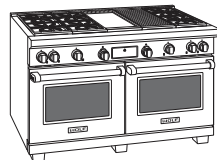

48" Dual Fuel Range French Top

DF484F

BURNER RATING		Btu (kW)	
SURFACES		SIM	HIGH
Large (3)	950 (.3)	15,000 (4.4)	
Small	325 (.1)	9,200 (2.7)	
FEATURE		NG	LP
Double Griddle	15,000 (4.4)	15,000 (4.4)	

60" Dual Fuel Range Charbroiler/Griddle

DF606CG

BURNER RATING		Btu (kW)	
SURFACES		SIM	HIGH
Large (3)	950 (.3)	15,000 (4.4)	
Small	325 (.1)	9,200 (2.7)	
FEATURE		NG	LP
Charbroiler	16,000 (4.7)	16,000 (4.7)	
Griddle	15,000 (4.4)	15,000 (4.4)