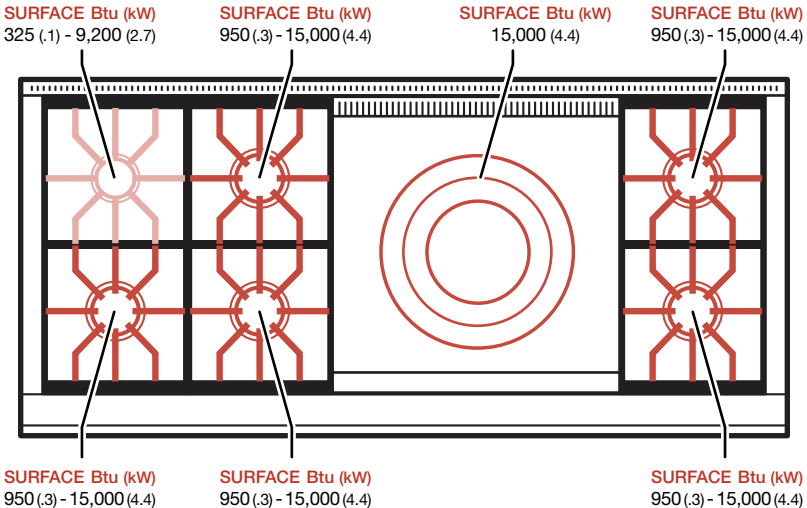

60" Dual Fuel Range Double Griddle

DF606DG

BURNER RATING		Btu (kW)	
SURFACES		SIM	HIGH
Large (3)	950 (.3)	15,000 (4.4)	
Small	325 (.1)	9,200 (2.7)	
FEATURE		NG	LP
Double Griddle	30,000 (8.8)	26,000 (7.6)	

60" Dual Fuel Range French Top

DF606F

BURNER RATING		Btu (kW)	
SURFACES		SIM	HIGH
Large (3)	950 (.3)	15,000 (4.4)	
Small	325 (.1)	9,200 (2.7)	
FEATURE		NG	LP
French Top	15,000 (4.4)	15,000 (4.4)