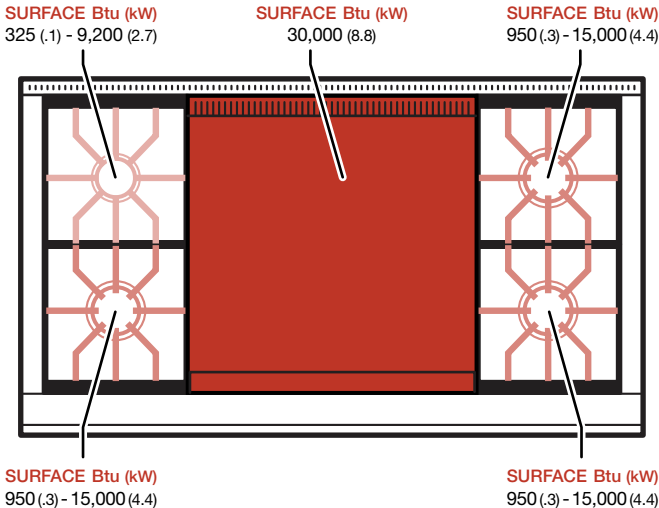

SURFACE Btu (kW)
950 (.3) - 15,000 (4.4)

48" Dual Fuel Range Charbroiler/Griddle

DF484CG

BURNER RATING	Btu (kW)	
12p8	SIM	HIGH
Large (3)	950 (.3)	15,000 (4.4)
Small	325 (.1)	9,200 (2.7)
FEATURE	NG	LP
Griddle	15,000 (4.4)	15,000 (4.4)
Charbroiler	16,000 (4.7)	16,000 (4.7)

48" Dual Fuel Range Double/Griddle

DF484DG

BURNER RATING	Btu (kW)	
SURFACES	SIM	HIGH
Large (3)	950 (.3)	15,000 (4.4)
Small	325 (.1)	9,200 (2.7)
FEATURE	NG	LP
Double Griddle	30,000 (8.8)	26,000 (7.6)

48" Dual Fuel Range French Top