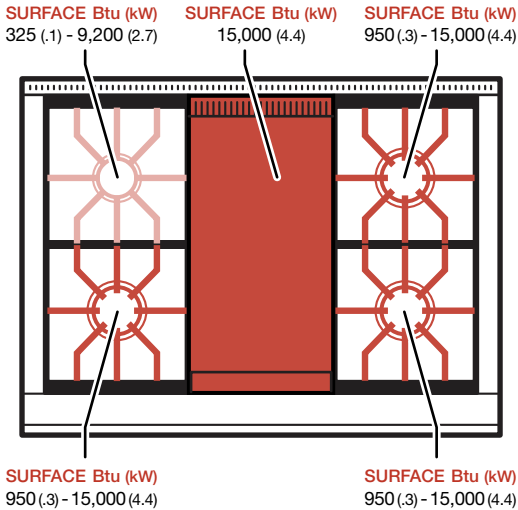

DF364C

BURNER RATING	Btu (kW)	
SURFACES	SIM	HIGH
Large (5)	950 (.3)	15,000 (4.4)
Small	325 (.1)	9,200 (2.7)
FEATURE	NG	LP
Charbroiler	16,000 (4.7)	16,000 (4.7)

36" Dual Fuel Range Griddle

DF364G

BURNER RATING	Btu (kW)	
SURFACES	SIM	HIGH
Large (5)	950 (.3)	15,000 (4.4)
Small	325 (.1)	9,200 (2.7)
FEATURE	NG	LP
Griddle	15,000 (4.4)	15,000 (4.4)

48" Dual Fuel Range Charbroiler

DF486C

BURNER RATING		Btu (kW)	
SURFACES		SIM	HIGH
Large (5)	950 (.3)	15,000 (4.4)	
Small	325 (.1)	9,200 (2.7)	
FEATURE		NG	LP
Charbroiler	16,000 (4.7)	16,000 (4.7)	

SURFACE Btu (kW) 325 (.1) - 9,200 (2.7) SURFACE Btu (kW) 950 (.3) - 15,000 (4.4) SURFACE Btu (kW) 16,000 (4.7) SURFACE Btu (kW) 950 (.3) - 15,000 (4.4)