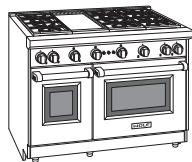

48" Gas Range Griddle

GR486G

BURNER RATING		Btu (kW)	
SURFACES		SIM	HIGH
Large (3)	950 (.3)	15,000 (4.4)	
Small	325 (.1)	9,200 (2.7)	
FEATURE		NG	LP
Griddle	15,000 (4.4)	15,000 (4.4)	

48" Gas Range Charbroiler/Griddle

GR484CG

BURNER RATING		Btu (kW)	
SURFACES		SIM	HIGH
Large (3)	950 (.3)	15,000 (4.4)	
Small	325 (.1)	9,200 (2.7)	
FEATURE		NG	LP
Charbroiler	16,000 (4.7)	16,000 (4.7)