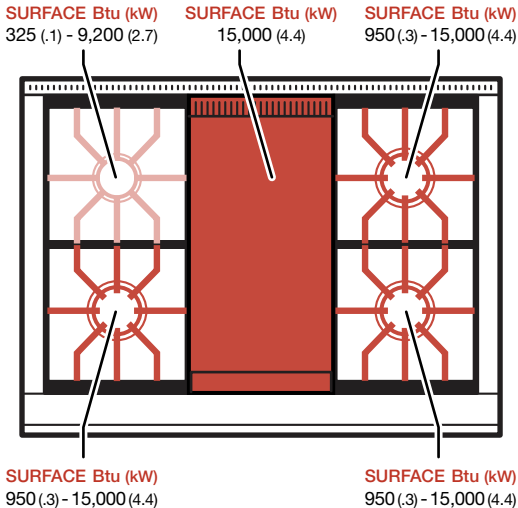

GR364C

BURNER RATING	Btu (kW)	
SURFACES	SIM	HIGH
Large (3)	950 (.3)	15,000 (4.4)
Small	325 (.1)	9,200 (2.7)
FEATURE	NG	LP
Charbroiler	16,000 (4.7)	16,000 (4.7)

36" Gas Range Griddle

GR364G

BURNER RATING	Btu (kW)	
SURFACES	SIM	HIGH
Large (3)	950 (.3)	15,000 (4.4)
Small	325 (.1)	
FEATURE	NG	LP
Griddle	15,000 (4.4)	15,000 (4.4)