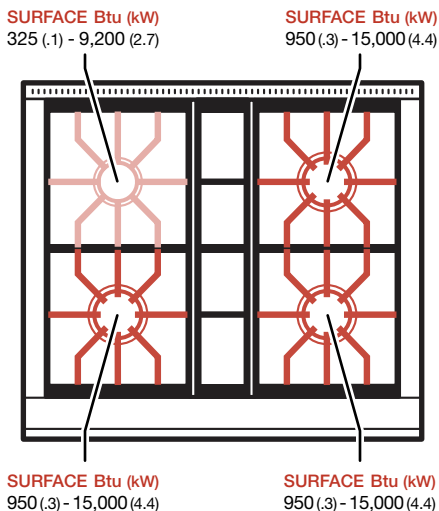

SURFACE Btu (kW) 22,000 (6.5)

15" Gas Multifunction Cooktop MM15T

BURNER RATING	Btu (kW)
Maximum	22,000 (6.5)

SURFACE Btu (kW) 22,000 (6.5)

30" Sealed Burner Rangetop

SRT304

BURNER RATING		Btu (kW)	
SURFACES	SIM	HIGH	
Large (3)	950 (.3)	15,000 (4.4)	
Small	325 (.1)	9,200 (2.7)	