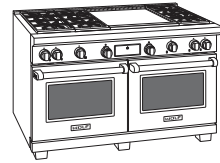

60" Dual Fuel Range Double Griddle

DF606DG

BURNER RATING		Btu (kW)	
SURFACES		SIM	HIGH
Large (3)	950 (.3)	15,000 (4.4)	
Small	325 (.1)	9,200 (2.7)	
FEATURE		NG	LP
Double Griddle	30,000 (8.8)	26,000 (7.6)	

60" Dual Fuel Range French Top

DF606F

BURNER RATING		Btu (kW)	
SURFACES		SIM	HIGH
Large (3)	950 (.3)	15,000 (4.4)	
Small	325 (.1)	9,200 (2.7)	
FEATURE		NG	LP
French Top	15,000 (4.4)	15,000 (4.4)