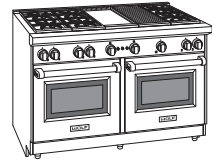

48" Gas Range Double Griddle

GR484DG

BURNER RATING		Btu (kW)	
SURFACES		SIM	HIGH
Large (3)	950 (.3)	15,000 (4.4)	
Small	325 (.1)	9,200 (2.7)	
FEATURE		NG	LP
Charbroiler	30,000 (8.8)	26,000 (7.6)	

60" Gas Range Charbroiler/Griddle

GR606CG

BURNER RATING		Btu (kW)	
SURFACES		SIM	HIGH
Large (5)	950 (.3)	15,000 (4.4)	
Small	325 (.1)	9,200 (2.7)	
FEATURE		NG	LP
Charbroiler	16,000 (4.7)	16,000 (4.7)	
Griddle	15,000 (4.4)	15,000 (4.4)