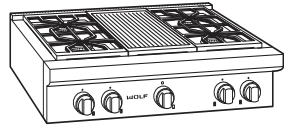

36" Sealed Burner Rangetop

SRT366

BURNER RATING		Btu (kW)	
SURFACES	SIM	HIGH	
Large (5)	950 (.3)	15,000 (4.4)	
Small	325 (.1)	9,200 (2.7)	

36" Sealed Burner Charbroiler

SRT364C

BURNER RATING		Btu (kW)	
SURFACES		SIM	HIGH
Large (3)	950 (.3)	15,000 (4.4)	
Small	325 (.1)	9,200 (2.7)	
FEATURE		NG	LP
Charbroiler	16,000 (4.7)	16,000 (4.7)	