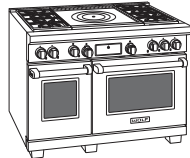

48" Dual Fuel Range French Top

DF484F

BURNER RATING		Btu (kW)	
SURFACES		SIM	HIGH
Large (3)	950 (.3)	15,000 (4.4)	
Small	325 (.1)	9,200 (2.7)	
FEATURE		NG	LP
Double Griddle	15,000 (4.4)	15,000 (4.4)	

60" Dual Fuel Range Charbroiler/Griddle

DF606CG

BURNER RATING		Btu (kW)	
SURFACES		SIM	HIGH
Large (3)	950 (.3)	15,000 (4.4)	
Small	325 (.1)	9,200 (2.7)	
FEATURE		NG	LP
Charbroiler	16,000 (4.7)	16,000 (4.7)	
Griddle	15,000 (4.4)	15,000 (4.4)