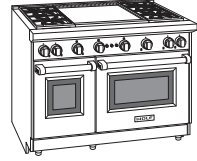

48" Gas Range Double Griddle

GR484DG

BURNER RATING		Btu (kW)	
SURFACES		SIM	HIGH
Large (3)	950 (.3)	15,000 (4.4)	
Small	325 (.1)	9,200 (2.7)	
FEATURE		NG	LP
Charbroiler	30,000 (8.8)	26,000 (7.6)	

60" Gas Range Charbroiler/Griddle

GR606CG

BURNER RATING		Btu (kW)	
SURFACES		SIM	HIGH
Large (5)	950 (.3)	15,000 (4.4)	
Small	325 (.1)	9,200 (2.7)	
FEATURE		NG	LP
Charbroiler	16,000 (4.7)	16,000 (4.7)	
Griddle	15,000 (4.4)	15,000 (4.4)