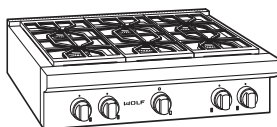

30" Sealed Burner Rangetop

SRT304

BURNER RATING		Btu (kW)	
SURFACES	SIM	HIGH	
Large (3)	950 (.3)	15,000 (4.4)	
Small	325 (.1)	9,200 (2.7)	

36" Sealed Burner Rangetop

SRT366

BURNER RATING		Btu (kW)	
SURFACES	SIM	HIGH	
Large (5)	950 (.3)	15,000 (4.4)	
Small	325 (.1)	9,200 (2.7)