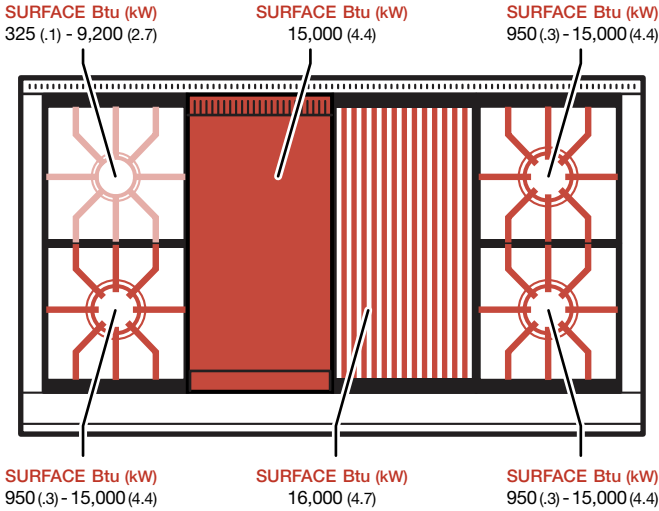

SURFACE Btu (kW)
950 (.3) - 15,000 (4.4)

SURFACE Btu (kW)
950 (.3) - 15,000 (4.4)

SURFACE Btu (kW)
950 (.3) - 15,000 (4.4)

48" Dual Fuel Range Griddle

DF486G

BURNER RATING		Btu (kW)	
SURFACES		SIM	HIGH
Large (5)	950 (.3)	15,000 (4.4)	
Small	325 (.1)	9,200 (2.7)	
FEATURE		NG	LP
Griddle	15,000 (4.4)	15,000 (4.4)	

SURFACE Btu (kW) 325 (.1) - 9,200 (2.7) SURFACE Btu (kW) 15,000 (4.4) SURFACE Btu (kW) 950 (.3) - 15,000 (4.4) SURFACE Btu (kW) 950 (.3) - 15,000 (4.4)

SURFACE Btu (kW)
950 (.3) - 15,000 (4.4)

SURFACE Btu (kW)
950 (.3) - 15,000 (4.4)

SURFACE Btu (kW)
950 (.3) - 15,000 (4.4)

48" Dual Fuel Range Charbroiler/Griddle

DF484CG

BURNER RATING	Btu (kW)	
12p8	SIM	HIGH
Large (3)	950 (.3)	15,000 (4.4)
Small	325 (.1)	9,200 (2.7)
FEATURE	NG	LP
Griddle	15,000 (4.4)	15,000 (4.4)
Charbroiler	16,000 (4.7)	16,000 (4.7)