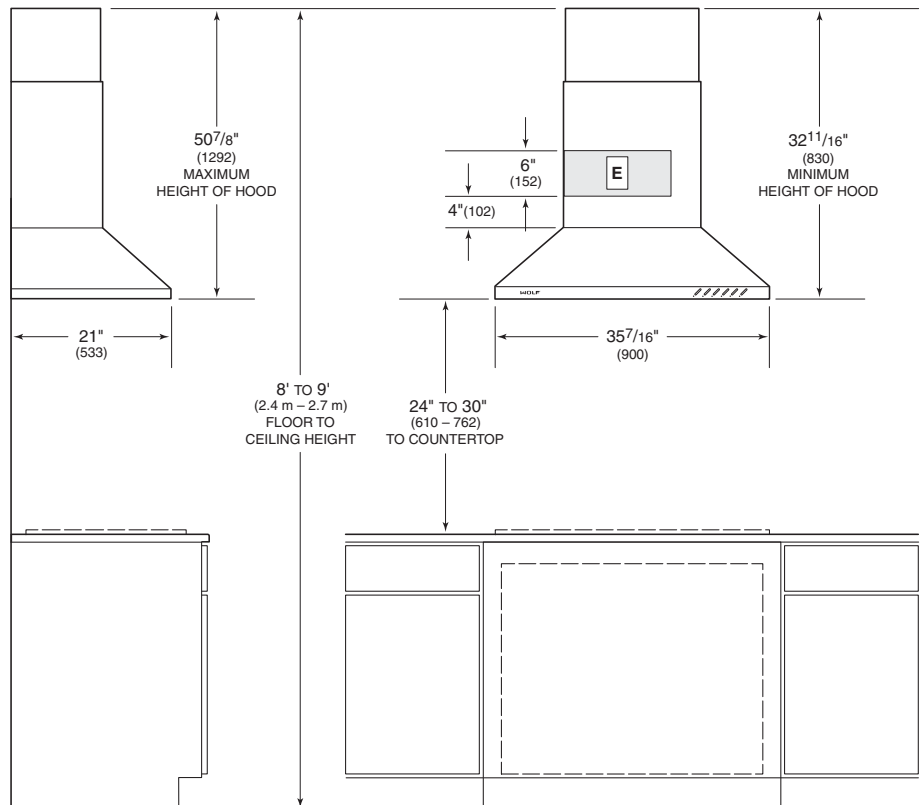

MODEL

CTWH36

Overall Dimensions	35 ⁷ / ₁₆ " W x 9 ¹ / ₄ " H x 21" D
Overall Height (chimney collapsed/full extension)	32 ¹¹ / ₁₆ " / 50 ⁷ / ₈ "

BLOWER OPTIONS

CFM	INTERNAL				IN-LINE		REMOTE			
	500	600	900	1200	600	1100	600	900	1200	1500
CTWH36		•	•		•	•	•	•	•	•

Model CTWH36 Cooktop Wall Hood

Front-mounted controls.

Halogen lighting.

36" Cooktop Wall Ventilation Hood

OVERALL DIMENSIONS

Unit dimensions may vary by ± 1/8".

SPECIFICATIONS

Exterior Finish	Stainless Steel
Overall Width	35 7/16"
Overall Height (excluding chimney)	9 1/4"
Overall Height (including chimney)	32 11/16"
Maximum Height (full extension)	50 7/8"
Overall Depth	21"
Bottom of Hood to Countertop	24" to 30"
Duct Size	8" round
Discharge	Vertical
Electrical Requirements	110/120 V AC 60 Hz, 15 amp circuit
Shipping Weight	100 lbs

INSTALLATION SPECIFICATIONS

*8' (2.4 m) ceilings will not allow for a 30" (762) maximum height above the countertop. Based on a 36" (914) high countertop, an 8' (2.4 m) ceiling will allow for a maximum height above the countertop of 27 5/16" (694).

Complete installation specifications can be found on our website, wolfappliance.com.

Dimensions in parentheses are in millimeters unless otherwise specified.