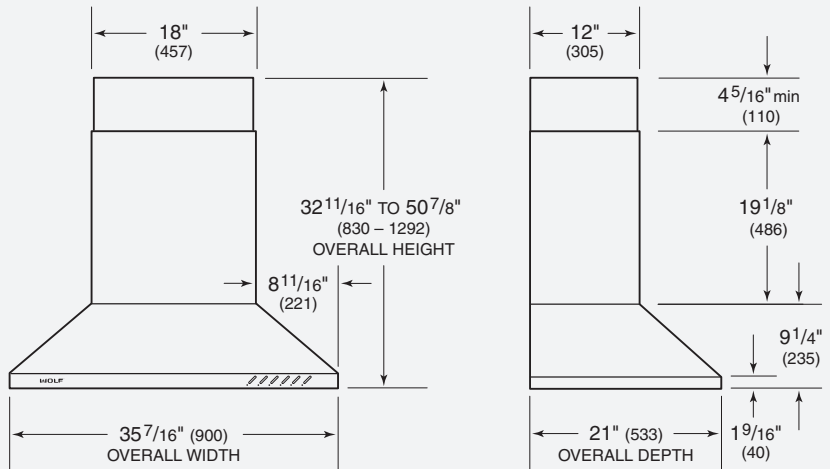

MODEL

CTWH36

Overall Dimensions	35 ⁷ / ₁₆ " W x 9 ¹ / ₄ " H x 21" D
Overall Height (chimney collapsed/full extension)	32 ¹¹ / ₁₆ " / 50 ⁷ / ₈ "

BLOWER OPTIONS

CFM	INTERNAL				IN-LINE		REMOTE			
	500	600	900	1200	600	1100	600	900	1200	1500
CTWH36		•	•		•	•	•	•	•	•

Model CTWH36 Cooktop Wall Hood

Front-mounted controls.

Halogen lighting.

36" Cooktop Wall Ventilation Hood

OVERALL DIMENSIONS

Unit dimensions may vary by ± 1/8".

SPECIFICATIONS

Exterior Finish	Stainless Steel
Overall Width	35 7/16"
Overall Height (excluding chimney)	9 1/4"
Overall Height (including chimney)	32 11/16"
Maximum Height (full extension)	50 7/8"
Overall Depth	21"
Bottom of Hood to Countertop	24" to 30"
Duct Size	8" round
Discharge	Vertical
Electrical Requirements	110/120 V AC 60 Hz, 15 amp circuit
Shipping Weight	100 lbs

INSTALLATION SPECIFICATIONS

*8' (2.4 m) ceilings will not allow for a 30" (762) maximum height above the countertop. Based on a 36" (914) high countertop, an 8' (2.4 m) ceiling will allow for a maximum height above the countertop of 27 5/16" (694).

Complete installation specifications can be found on our website, wolfappliance.com.

Dimensions in parentheses are in millimeters unless otherwise specified.