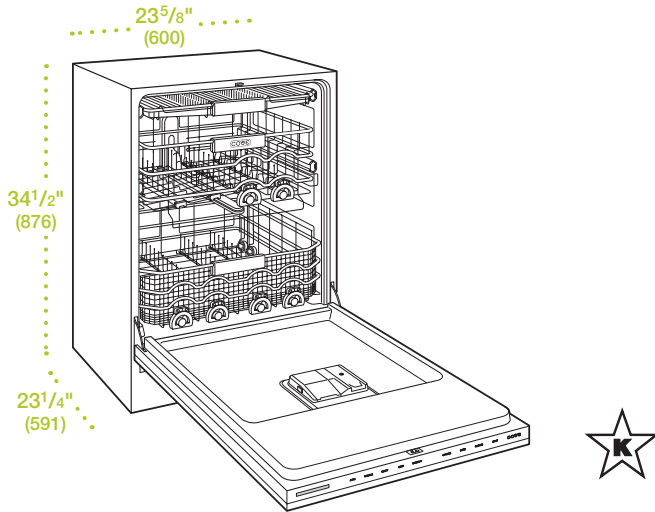

24" Dishwasher

Model DW2450(WS)

MODEL	MSRP
DW2450	$2,099
DW2450WS	$2,199

SPECIFICATIONS

Overall Width	23⁵/₈" (600)
Overall Height	34¹/₂" (876)
Overall Depth	23¹/₄" (591)
Shipping Weight	115 lbs (52 kg)

FEATURES

Custom cycle options for optimal cleaning • adjustable racks and tines for unique dishes • accepts stainless or custom panels • status floor light and hidden touch controls • interior LED lighting for added visibility • built-in water softener reduces hard water spots (DW2450WS)

Accessories

Stainless Steel Handles

DESCRIPTION	NUMBER	MSRP
Tubular	827303	$45
Pro	827304	$70

24" Accessories

DESCRIPTION	NUMBER	MSRP
STAINLESS STEEL DOOR PANEL - 4" (102) TOE KICK		
Tubular Handle*	9019419	$150
Pro Handle*	9019420	$175
STAINLESS STEEL DOOR PANEL - 6" (152) TOE KICK		
Tubular Handle*	9019421	$150
Pro Handle*	9019422	$175
STAINLESS STEEL KICKPLATES		
4" (102) Toe Kick	9018924	$20
6" (152) Toe Kick	9018925	$20

*Kit includes Stainless Steel Kickplate.

Note: 24" accessories are for units installed in a 24" wide opening.

60 cm Accessories

DESCRIPTION	NUMBER	MSRP
STAINLESS STEEL DOOR PANEL - 4" (102) TOE KICK		
Tubular Handle*	9009547	$150
Pro Handle*	9009548	$175
STAINLESS STEEL DOOR PANEL - 6" (152) TOE KICK		
Tubular Handle*	9009549	$150
Pro Handle*	9009550	$175
STAINLESS STEEL KICKPLATES		
4" (102) Toe Kick	9009551	$20
6" (152) Toe Kick	9009552	$20

*Kit includes Stainless Steel Kickplate.

Note: 60 cm accessories are for units installed in a 60 cm wide opening.