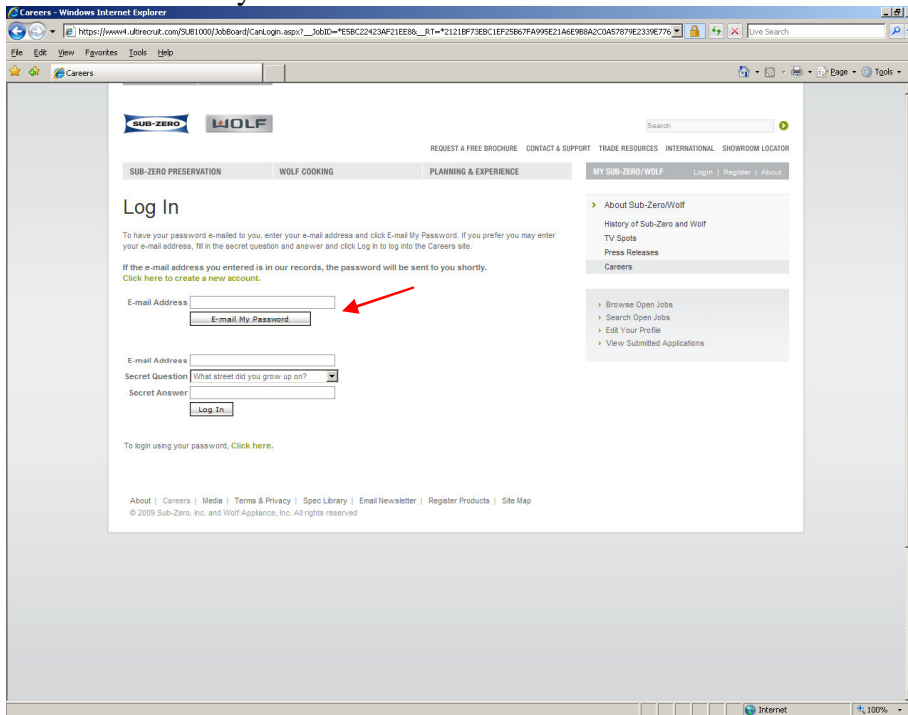

Again, type your email address into the email field
Click on Email My Password