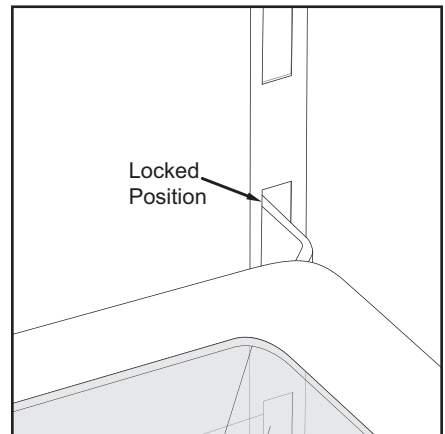

Deli736LH (0000048) or Deli736RH (0000047) - 736 Deli Drawer

CONTAINS:

<u>QUANTITY</u>	<u>DESCRIPTION</u>
1	Shelf Assy, Deli LH
1	Shelf Assy, Deli RH
1	Instructions

PROCEDURE:

1. Select desired deli shelf location.
2. With shelf front raised slightly, insert shelf hooks into shelf ladder slots at rear of compartment (See Figure 1).
3. Lower shelf front until it locks into position (See Figures 2 & 3).

Figure 1

Figure 2

Figure 3