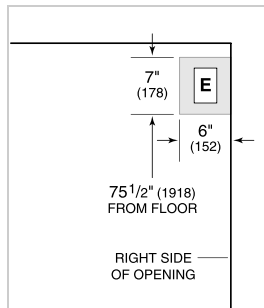

LEGACY MODEL - 36" CLASSIC OVER-AND-UNDER REFRIGERATOR/FREEZER WITH INTERNAL DISPENSER

PRODUCT SPECIFICATIONS

Model	BI-36UID/S
Dimensions	36"W x 84"H x 24"D
Refrigerator Capacity	15.5 cu. ft.
Freezer Capacity	5.2 cu. ft.
Electrical Supply	115 VAC, 60 Hz
Electrical Service	15 amp dedicated circuit
Plumbing Supply	1/4" OD copper, braided stainless steel or PEX tubing
Plumbing Pressure	35–120 psi
Receptacle	3-prong grounding-type

ELECTRICAL