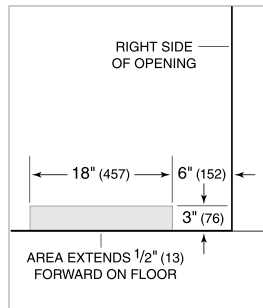

LEGACY MODEL - 36" CLASSIC OVER-AND-UNDER REFRIGERATOR/FREEZER WITH INTERNAL DISPENSER

PRODUCT SPECIFICATIONS

Model	BI-36UID/S
Dimensions	36"W x 84"H x 24"D
Refrigerator Capacity	15.5 cu. ft.
Freezer Capacity	5.2 cu. ft.
Electrical Supply	115 VAC, 60 Hz
Electrical Service	15 amp dedicated circuit
Plumbing Supply	1/4" OD copper, braided stainless steel or PEX tubing
Plumbing Pressure	35–120 psi
Receptacle	3-prong grounding-type

ELECTRICAL

PLUMBING

NOTE: Dimensions in parenthesis are in millimeters unless otherwise specified

INTERIOR VIEW

This illustration is intended for interior reference only and may not represent the exterior of the model being specified.

DIMENSIONS

STANDARD INSTALLATION