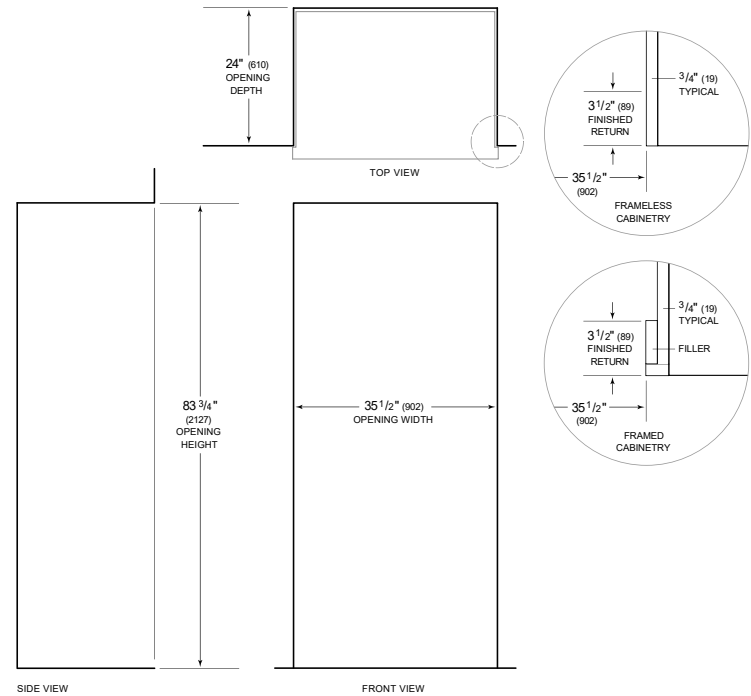

STANDARD INSTALLATION