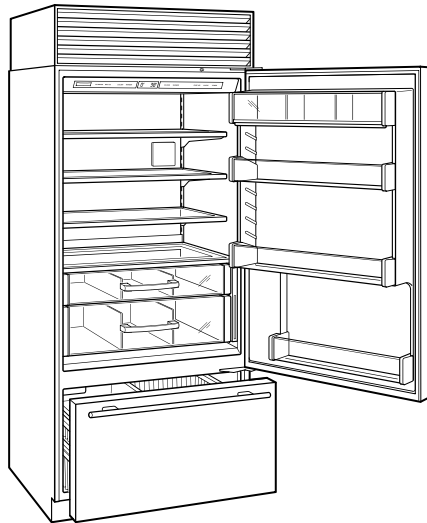

INTERIOR VIEW