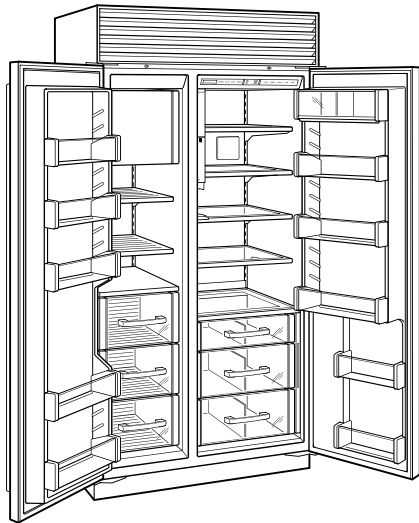

HANDLE OPTIONS

PRODUCT DETAILS

REFRIGERATOR

- 1 adjustable dairy compartment
- 1 high-humidity crisper drawer with adjustable dividers
- 2 refrigerator storage drawers with adjustable dividers
- 5 glass refrigerator shelves (4 adjustable; 1 stationary)
- 5 refrigerator door bins (3 adjustable; 2 stationary)
- Internal water dispenser
- LED refrigerator and freezer lights

FREEZER

- 2 adjustable wire shelves
- 1 stationary solid shelf
- 3 storage drawers
- 5 adjustable door bins
- Automatic ice maker

PRODUCT SPECIFICATIONS

Model	BI-42SID/S
Dimensions	42"W x 84"H x 24"D
Refrigerator Capacity	15.8 cu. ft.
Freezer Capacity	7.9 cu. ft.
Electrical Supply	115 VAC, 60 Hz
Electrical Service	15 amp dedicated circuit
Plumbing Supply	1/4" OD copper, braided stainless steel or PEX tubing
Plumbing Pressure	35–120 psi
Receptacle	3-prong grounding-type

ELECTRICAL

PLUMBING

NOTE: Dimensions in parenthesis are in millimeters unless otherwise specified

INTERIOR VIEW

This illustration is intended for interior reference only and may not represent the exterior of the model being specified.

DIMENSIONS

STANDARD INSTALLATION

NOTE: 3 1/2" (89) finished returns will be visible and should be finished to match cabinetry. Shaded line represents profile of unit.