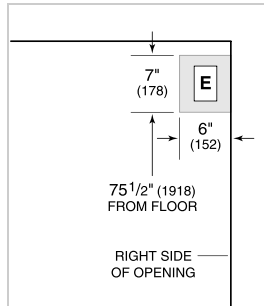

FREEZER

- 2 adjustable wire shelves
- 1 stationary solid shelf
- 3 storage drawers
- 5 adjustable door bins
- Automatic ice maker

PRODUCT SPECIFICATIONS

Model	BI-42SID/S
Dimensions	42"W x 84"H x 24"D
Refrigerator Capacity	15.8 cu. ft.
Freezer Capacity	7.9 cu. ft.
Electrical Supply	115 VAC, 60 Hz
Electrical Service	15 amp dedicated circuit
Plumbing Supply	1/4" OD copper, braided stainless steel or PEX tubing
Plumbing Pressure	35–120 psi
Receptacle	3-prong grounding-type

ELECTRICAL

PLUMBING

NOTE: Dimensions in parenthesis are in millimeters unless otherwise specified

INTERIOR VIEW

This illustration is intended for interior reference only and may not represent the exterior of the model being specified.

DIMENSIONS

STANDARD INSTALLATION

NOTE: 3 1/2" (89) finished returns will be visible and should be finished to match cabinetry. Shaded line represents profile of unit.