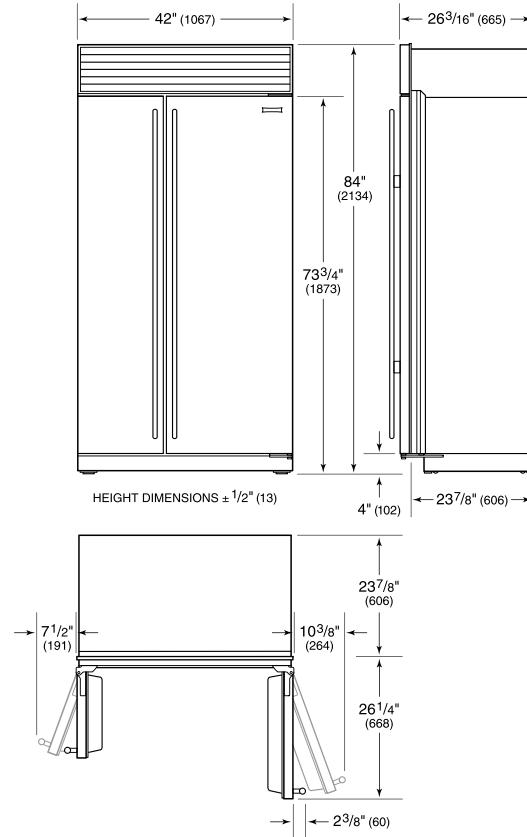

FREEZER

- 2 adjustable wire shelves
- 1 stationary solid shelf
- 3 storage drawers
- 5 adjustable door bins
- Automatic ice maker

PRODUCT SPECIFICATIONS

Model	BI-42SID/S
Dimensions	42"W x 84"H x 24"D
Refrigerator Capacity	15.8 cu. ft.
Freezer Capacity	7.9 cu. ft.
Electrical Supply	115 VAC, 60 Hz
Electrical Service	15 amp dedicated circuit
Plumbing Supply	1/4" OD copper, braided stainless steel or PEX tubing
Plumbing Pressure	35–120 psi
Receptacle	3-prong grounding-type

ELECTRICAL

PLUMBING

NOTE: Dimensions in parenthesis are in millimeters unless otherwise specified

INTERIOR VIEW

This illustration is intended for interior reference only and may not represent the exterior of the model being specified.

DIMENSIONS

STANDARD INSTALLATION

NOTE: 3 1/2" (89) finished returns will be visible and should be finished to match cabinetry. Shaded line represents profile of unit.