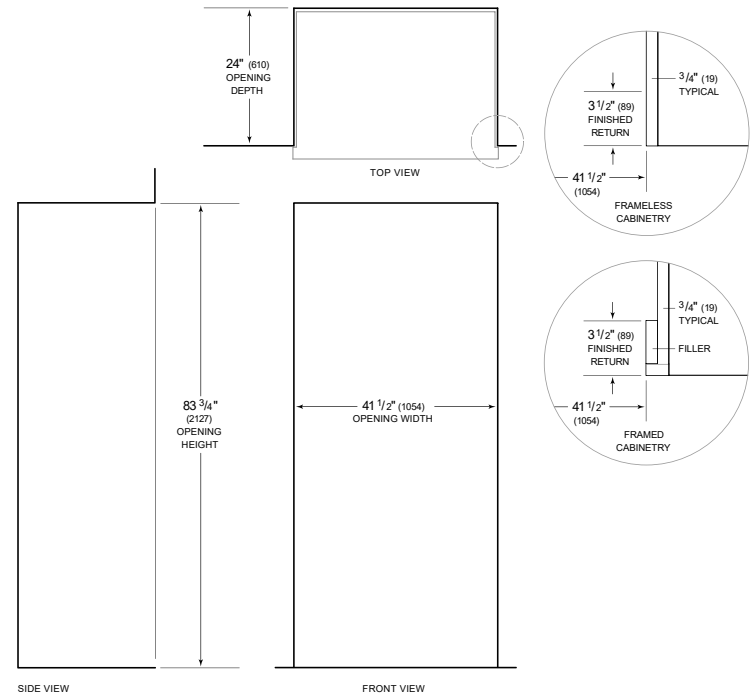

HANDLE OPTIONS

PRODUCT DETAILS

REFRIGERATOR

- 1 adjustable dairy compartment
- 1 high-humidity crisper drawer with adjustable dividers
- 2 refrigerator storage drawers with adjustable dividers
- 5 glass refrigerator shelves (4 adjustable; 1 stationary)
- 5 refrigerator door bins (3 adjustable; 2 stationary)
- Internal water dispenser
- LED refrigerator and freezer lights

FREEZER

- 2 adjustable wire shelves
- 1 stationary solid shelf
- 3 storage drawers
- 5 adjustable door bins
- Automatic ice maker

PRODUCT SPECIFICATIONS

Model	BI-42SID/S
Dimensions	42"W x 84"H x 24"D
Refrigerator Capacity	15.8 cu. ft.
Freezer Capacity	7.9 cu. ft.
Electrical Supply	115 VAC, 60 Hz
Electrical Service	15 amp dedicated circuit
Plumbing Supply	1/4" OD copper, braided stainless steel or PEX tubing
Plumbing Pressure	35–120 psi
Receptacle	3-prong grounding-type

ELECTRICAL

PLUMBING

NOTE: Dimensions in parenthesis are in millimeters unless otherwise specified

INTERIOR VIEW

This illustration is intended for interior reference only and may not represent the exterior of the model being specified.

DIMENSIONS

STANDARD INSTALLATION

NOTE: 3 1/2" (89) finished returns will be visible and should be finished to match cabinetry. Shaded line represents profile of unit.