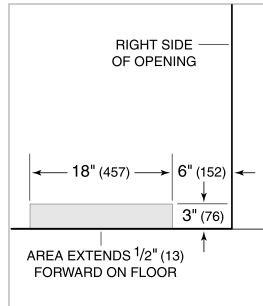

FREEZER

- 2 adjustable wire shelves
- 1 stationary solid shelf
- 3 storage drawers
- 5 adjustable door bins
- Automatic ice maker

PRODUCT SPECIFICATIONS

Model	BI-42SID/S
Dimensions	42"W x 84"H x 24"D
Refrigerator Capacity	15.8 cu. ft.
Freezer Capacity	7.9 cu. ft.
Electrical Supply	115 VAC, 60 Hz
Electrical Service	15 amp dedicated circuit
Plumbing Supply	1/4" OD copper, braided stainless steel or PEX tubing
Plumbing Pressure	35–120 psi
Receptacle	3-prong grounding-type

ELECTRICAL

PLUMBING

NOTE: Dimensions in parenthesis are in millimeters unless otherwise specified

INTERIOR VIEW

This illustration is intended for interior reference only and may not represent the exterior of the model being specified.

DIMENSIONS

STANDARD INSTALLATION

NOTE: 3 1/2" (89) finished returns will be visible and should be finished to match cabinetry. Shaded line represents profile of unit.