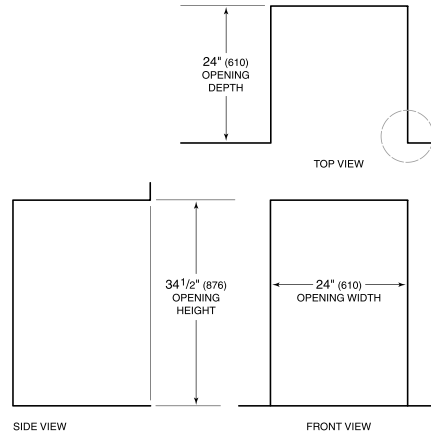

STANDARD INSTALLATION