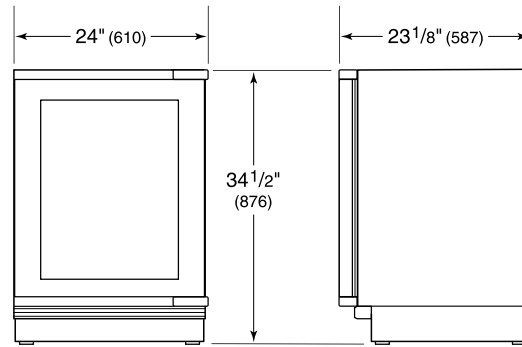

DIMENSIONS