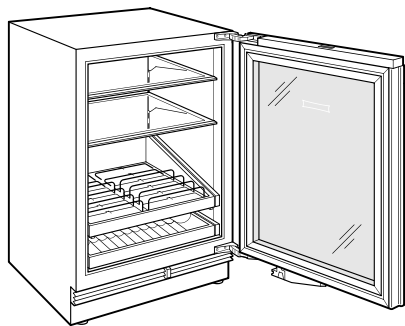

INTERIOR VIEW