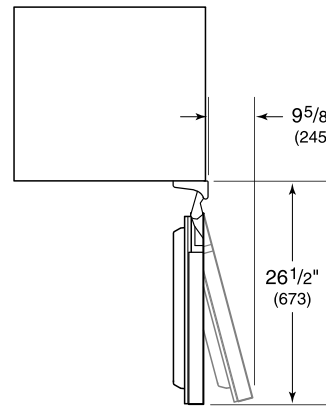

HEIGHT DIMENSIONS ± 1/2" (13)