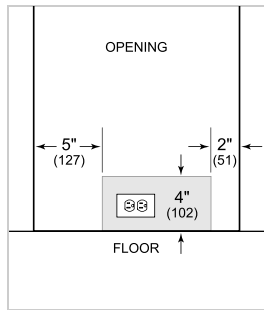

PRODUCT SPECIFICATIONS

Model	DEU2450BG
Dimensions	24"W x 34 1/2"H x 23 1/8"D
Refrigerator Capacity	5.5 cu. ft.
Weight	146 lbs
Electrical Supply	115 VAC, 60 Hz
Electrical Service	15 amp dedicated circuit
Wine Storage Capacity	8 Bottles
Receptacle	3-prong grounding-type

ELECTRICAL