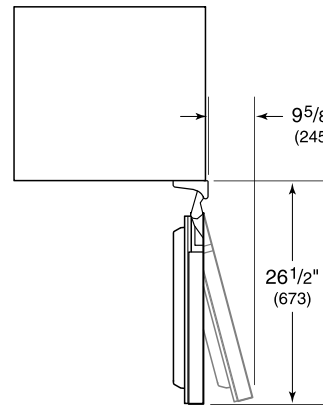

HEIGHT DIMENSIONS ± 1/2" (13)