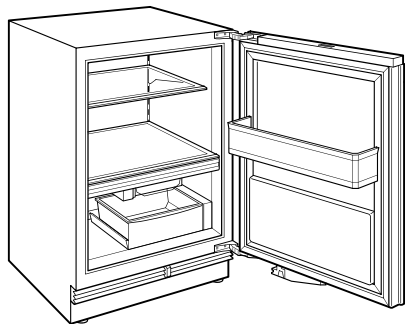

INTERIOR VIEW