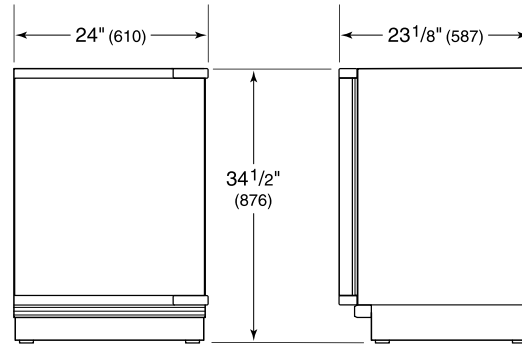

DIMENSIONS