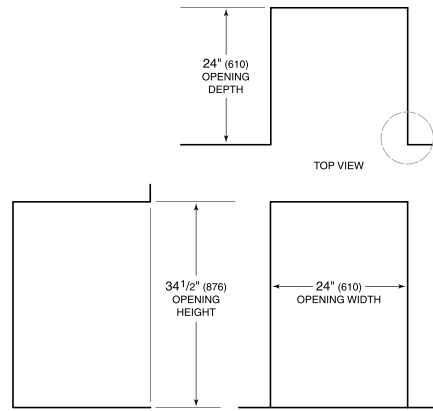

STANDARD INSTALLATION