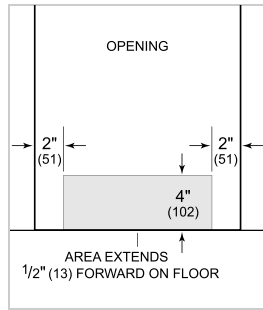

PRODUCT SPECIFICATIONS

Model	DEU2450CI
Dimensions	24"W x 34 1/2"H x 23 1/8"D
Refrigerator Capacity	3.0 cu. ft.
Freezer Capacity	1.7 cu. ft.
Weight	134 lbs
Electrical Supply	115 VAC, 60 Hz
Electrical Service	15 amp dedicated circuit
Plumbing Supply	1/4" OD copper, braided stainless steel or PEX tubing
Plumbing Pressure	35-120 psi
Receptacle	3-prong grounding-type

ELECTRICAL

PLUMBING

NOTE: The electrical outlet must be positioned with the grounding prong to the right of the thinner blades.

PANEL SPECIFICATIONS For complete panels specifications including width/height, weight requirements and thickness requirements visit subzero-wolf.com/reveal.

NOTE: Dimensions in parenthesis are in millimeters unless otherwise specified

INTERIOR VIEW

This illustration is intended for interior reference only and may not represent the exterior of the model being specified.

DIMENSIONS

HEIGHT DIMENSIONS ± 1/2" (13)

STANDARD INSTALLATION