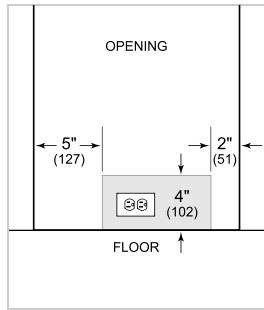

PRODUCT SPECIFICATIONS

Model	DEU2450CI
Dimensions	24"W x 34 1/2"H x 23 1/8"D
Refrigerator Capacity	3.0 cu. ft.
Freezer Capacity	1.7 cu. ft.
Weight	134 lbs
Electrical Supply	115 VAC, 60 Hz
Electrical Service	15 amp dedicated circuit
Plumbing Supply	1/4" OD copper, braided stainless steel or PEX tubing
Plumbing Pressure	35-120 psi
Receptacle	3-prong grounding-type

ELECTRICAL