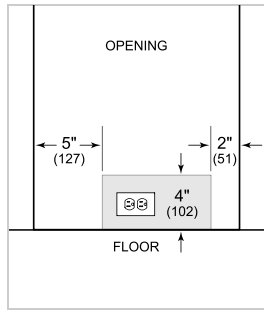

PRODUCT SPECIFICATIONS

Model	DEU2450R
Dimensions	24"W x 34 1/2"H x 23 1/8"D
Refrigerator Capacity	5.4 cu. ft.
Weight	133 lbs
Electrical Supply	115 VAC, 60 Hz
Electrical Service	15 amp dedicated circuit
Receptacle	3-prong grounding-type

ELECTRICAL