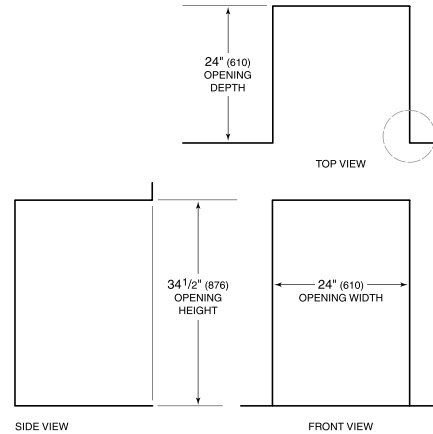

STANDARD INSTALLATION