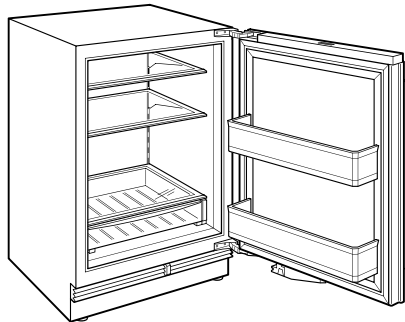

INTERIOR VIEW