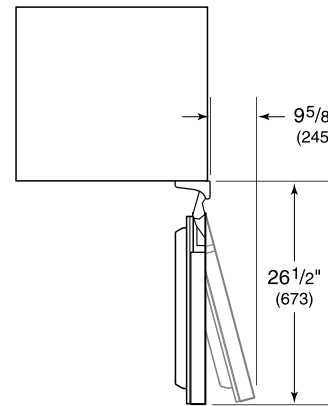

HEIGHT DIMENSIONS ± 1/2" (13)