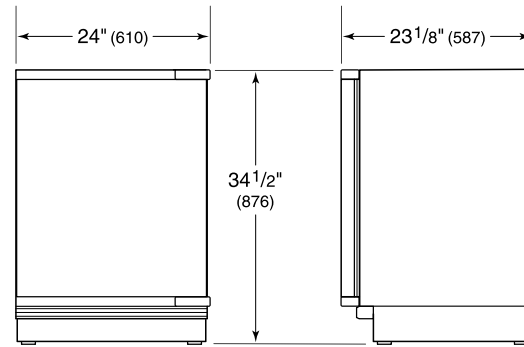

DIMENSIONS