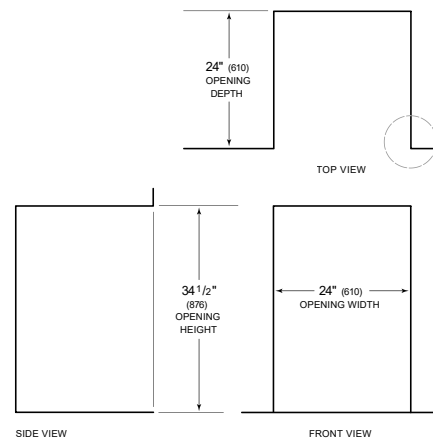

HANDLE ACCESSORIES

PRO

TUBULAR

PRODUCT DETAILS

REFRIGERATOR

- 1 adjustable wine storage rack
- 3 glass shelves (2 adjustable; 1 stationary)
- 1 storage bin

PRODUCT SPECIFICATIONS

Model	UC-24BG/O
Dimensions	23 7/8"W x 34"H x 24"D
Refrigerator Capacity	6 cu. ft.
Door Clearance	23 3/8"
Electrical Supply	115 VAC, 60 Hz
Electrical Service	15 amp dedicated circuit
Wine Storage Capacity	8 Bottles

ELECTRICAL

NOTE: Dimensions in parenthesis are in millimeters unless otherwise specified

INTERIOR VIEW

This illustration is intended for interior reference only and may not represent the exterior of the model being specified.

DIMENSIONS

STANDARD INSTALLATION

NOTE: 3 1/2" (89) finished returns will be visible and should be finished to match cabin