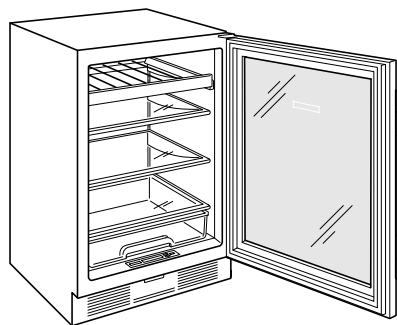

Store seven 750-ml wine bottles on each smooth roller-glide shelf

Keeps dairy, produce, and other perishables at their optimal temperature

Control brightness with soft-on LED lighting

Display beverages via a single, triple-pane and UV-resistant glass door

HANDLE ACCESSORIES

PRO

TUBULAR

PRODUCT DETAILS

REFRIGERATOR

- 1 adjustable wine storage rack
- 3 glass shelves (2 adjustable; 1 stationary)
- 1 storage bin

PRODUCT SPECIFICATIONS

Model	UC-24BG/O
Dimensions	23 7/8"W x 34"H x 24"D
Refrigerator Capacity	6 cu. ft.
Door Clearance	23 3/8"
Electrical Supply	115 VAC, 60 Hz
Electrical Service	15 amp dedicated circuit
Wine Storage Capacity	8 Bottles

ELECTRICAL

NOTE: Dimensions in parenthesis are in millimeters unless otherwise specified

INTERIOR VIEW

This illustration is intended for interior reference only and may not represent the exterior of the model being specified.