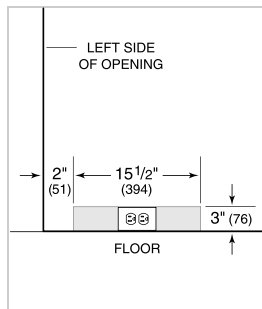

HANDLE ACCESSORIES

PRO

TUBULAR

PRODUCT DETAILS

REFRIGERATOR

- 1 adjustable wine storage rack
- 3 glass shelves (2 adjustable; 1 stationary)
- 1 storage bin

PRODUCT SPECIFICATIONS

Model	UC-24BG/O
Dimensions	23 7/8"W x 34"H x 24"D
Refrigerator Capacity	6 cu. ft.
Door Clearance	23 3/8"
Electrical Supply	115 VAC, 60 Hz
Electrical Service	15 amp dedicated circuit
Wine Storage Capacity	8 Bottles

ELECTRICAL

NOTE: Dimensions in parenthesis are in millimeters unless otherwise specified

INTERIOR VIEW

This illustration is intended for interior reference only and may not represent the exterior of the model being specified.

DIMENSIONS

STANDARD INSTALLATION

NOTE: 3 1/2" (89) finished returns will be visible and should be finished to match cabin