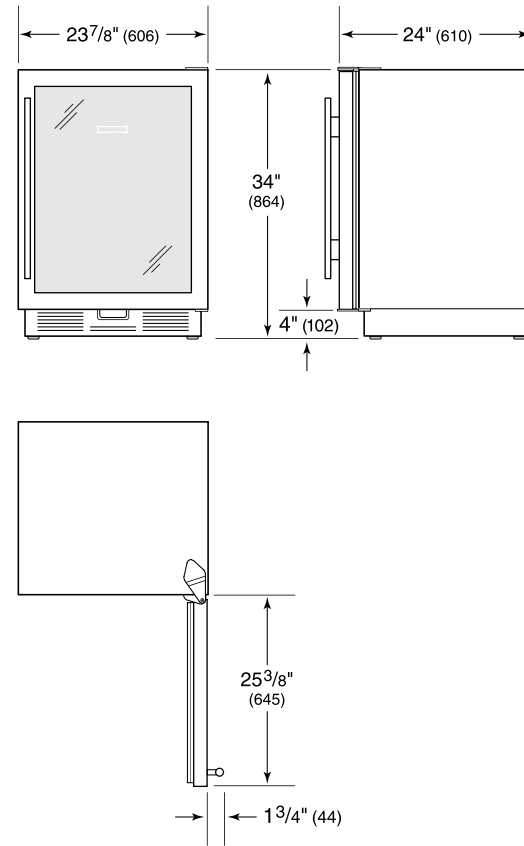

HANDLE ACCESSORIES

PRO

TUBULAR

PRODUCT DETAILS

REFRIGERATOR

- 1 Adjustable wine storage rack
- 2 Adjustable glass shelves
- 1 Stationary glass shelf
- Utility bin

PRODUCT SPECIFICATIONS

Model	UC-24BG/O
Dimensions	23 7/8"W x 34"H x 24"D
Door Clearance	23 3/8"
Weight	130 lbs
Refrigerator Capacity	6 cu. ft.
Electrical Supply	115 VAC, 60 Hz
Electrical Service	15 amp dedicated circuit
Wine Storage Capacity	8 Bottles
Receptacle	3-prong grounding-type

ELECTRICAL

NOTE: Dimensions in parenthesis are in millimeters unless otherwise specified

INTERIOR VIEW

This illustration is intended for interior reference only and may not represent the exterior of the model being specified.

DIMENSIONS

STANDARD INSTALLATION

NOTE: 3 1/2" (89) finished returns will be visible and should be finished to match cabin