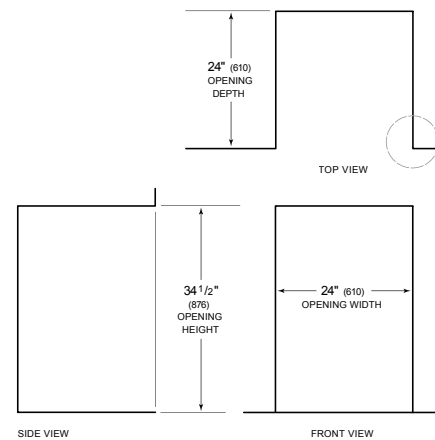

HANDLE ACCESSORIES

PRO

TUBULAR

PRODUCT DETAILS

REFRIGERATOR

- 1 Adjustable wine storage rack
- 2 Adjustable glass shelves
- 1 Stationary glass shelf
- Utility bin

PRODUCT SPECIFICATIONS

Model	UC-24BG/O
Dimensions	23 7/8"W x 34"H x 24"D
Door Clearance	23 3/8"
Weight	130 lbs
Refrigerator Capacity	6 cu. ft.
Electrical Supply	115 VAC, 60 Hz
Electrical Service	15 amp dedicated circuit
Wine Storage Capacity	8 Bottles
Receptacle	3-prong grounding-type

ELECTRICAL

NOTE: Dimensions in parenthesis are in millimeters unless otherwise specified

INTERIOR VIEW

This illustration is intended for interior reference only and may not represent the exterior of the model being specified.

DIMENSIONS

STANDARD INSTALLATION

NOTE: 3 1/2" (89) finished returns will be visible and should be finished to match cabin