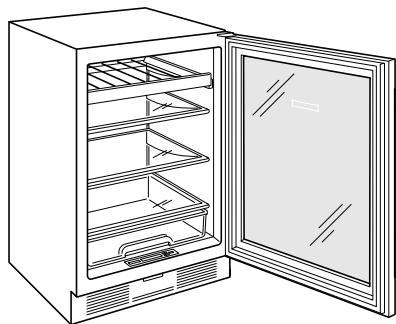

UC-24BG/O

FEATURES

- Overlay design accepts cabinetry panels of all kinds

- Compact unit fits in anywhere

- Roller-glide wine shelf holds eight 750 ml bottles

- Spill-proof glass shelves for easy clean-ups

HANDLE ACCESSORIES

PRO

TUBULAR

PRODUCT DETAILS

REFRIGERATOR

- 1 Adjustable wine storage rack
- 2 Adjustable glass shelves
- 1 Stationary glass shelf
- Utility bin

PRODUCT SPECIFICATIONS

Model	UC-24BG/O
Dimensions	23 7/8"W x 34"H x 24"D
Door Clearance	23 3/8"
Weight	130 lbs
Refrigerator Capacity	6 cu. ft.
Electrical Supply	115 VAC, 60 Hz
Electrical Service	15 amp dedicated circuit
Wine Storage Capacity	8 Bottles
Receptacle	3-prong grounding-type

ELECTRICAL

NOTE: Dimensions in parenthesis are in millimeters unless otherwise specified

INTERIOR VIEW

This illustration is intended for interior reference only and may not represent the exterior of the model being specified.