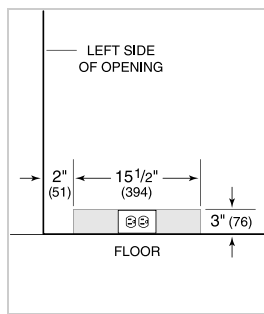

HANDLE ACCESSORIES

PRO

TUBULAR

PRODUCT DETAILS

REFRIGERATOR

- 1 Adjustable wine storage rack
- 2 Adjustable glass shelves
- 1 Stationary glass shelf
- Utility bin

PRODUCT SPECIFICATIONS

Model	UC-24BG/O
Dimensions	23 7/8"W x 34"H x 24"D
Door Clearance	23 3/8"
Weight	130 lbs
Refrigerator Capacity	6 cu. ft.
Electrical Supply	115 VAC, 60 Hz
Electrical Service	15 amp dedicated circuit
Wine Storage Capacity	8 Bottles
Receptacle	3-prong grounding-type

ELECTRICAL

NOTE: Dimensions in parenthesis are in millimeters unless otherwise specified

INTERIOR VIEW

This illustration is intended for interior reference only and may not represent the exterior of the model being specified.

DIMENSIONS

STANDARD INSTALLATION

NOTE: 3 1/2" (89) finished returns will be visible and should be finished to match cabin