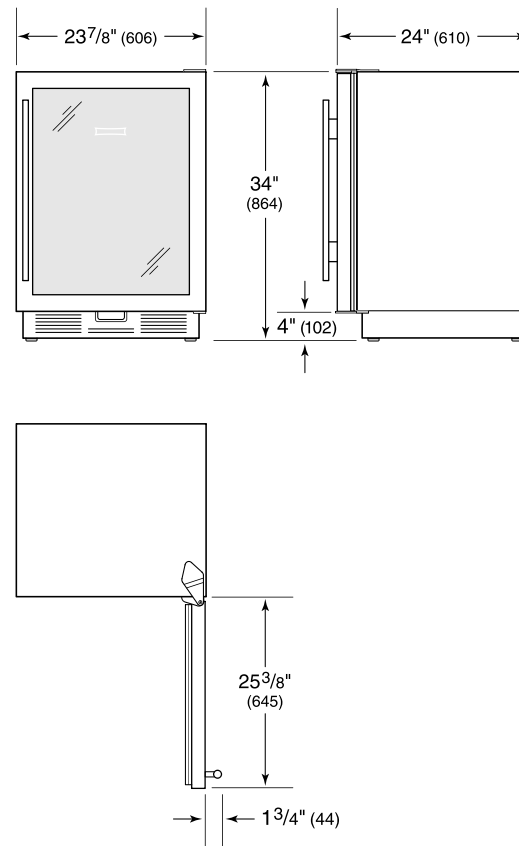

HANDLE ACCESSORIES

PRO

TUBULAR

PRODUCT DETAILS

REFRIGERATOR

- 1 adjustable wine storage rack
- 3 glass shelves (2 adjustable; 1 stationary)
- 1 storage bin

PRODUCT SPECIFICATIONS

Model	UC-24BG/O
Dimensions	23 7/8"W x 34"H x 24"D
Refrigerator Capacity	6 cu. ft.
Door Clearance	23 3/8"
Electrical Supply	115 VAC, 60 Hz
Electrical Service	15 amp dedicated circuit
Wine Storage Capacity	8 Bottles

ELECTRICAL

NOTE: Dimensions in parenthesis are in millimeters unless otherwise specified

INTERIOR VIEW

This illustration is intended for interior reference only and may not represent the exterior of the model being specified.

DIMENSIONS

STANDARD INSTALLATION

NOTE: 3 1/2" (89) finished returns will be visible and should be finished to match cabin