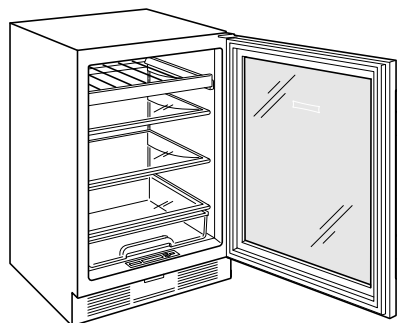

INTERIOR VIEW