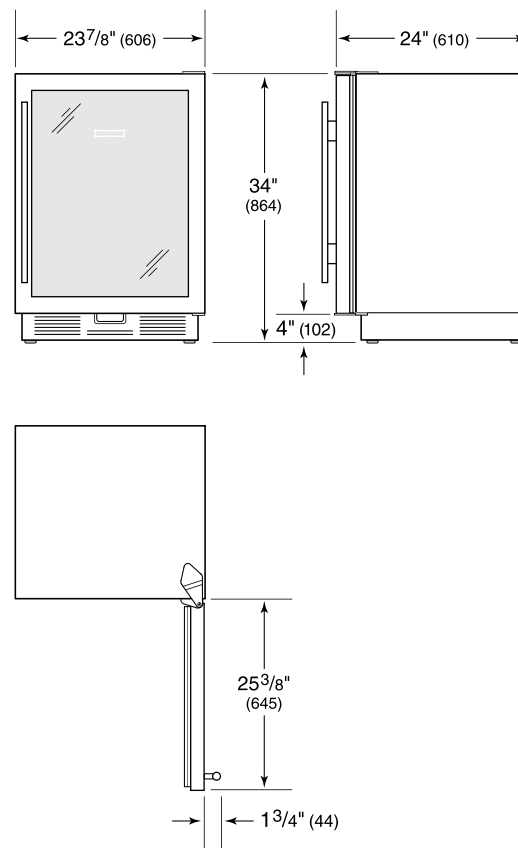

DIMENSIONS