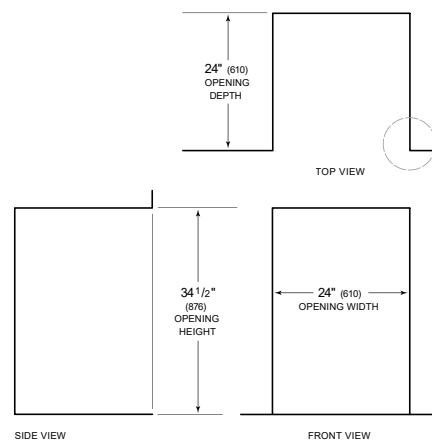

STANDARD INSTALLATION