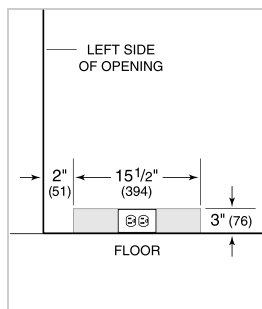

PRODUCT SPECIFICATIONS

Model	UC-24BG/S
Dimensions	23 7/8"W x 34"H x 24"D
Refrigerator Capacity	6 cu. ft.
Door Clearance	23 3/8"
Electrical Supply	115 VAC, 60 Hz
Electrical Service	15 amp dedicated circuit
Wine Storage Capacity	8 Bottles

ELECTRICAL