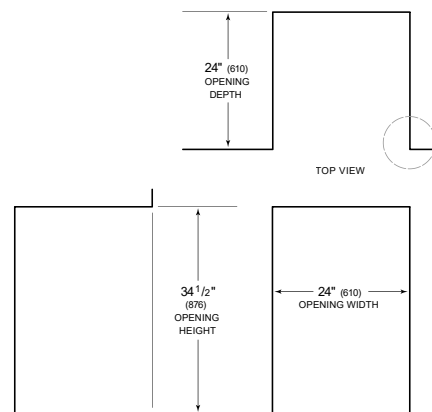

### REFRIGERATOR

- 1 adjustable wine storage rack
- 1 adjustable glass shelf
- 1 door storage bin

**PRODUCT SPECIFICATIONS**

Model	UC-24C
Dimensions	23 7/8"W x 34"H x 24"D
Refrigerator Capacity	3.6 cu. ft.
Freezer Capacity	1.1 cu. ft.
Door Clearance	23 3/8"
Electrical Supply	115 VAC, 60 Hz
Electrical Service	15 amp dedicated circuit
Wine Storage Capacity	8 Bottles

**ELECTRICAL**

NOTE: Dimensions in parenthesis are in millimeters unless otherwise specified

**INTERIOR VIEW**

This illustration is intended for interior reference only and may not represent the exterior of the model being specified.

**DIMENSIONS**

**STANDARD INSTALLATION**

NOTE: 3 1/2" (89) finished returns will be visible and should be finished to match cabin