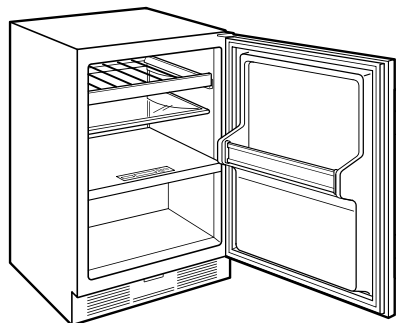

Locks in cold air to ensure freshness with magnetic door seals

Store eight 750-ml wine bottles on each smooth roller-glide shelf

Keeps dairy, produce, and other perishables at their optimal temperature

Control brightness of interior

### REFRIGERATOR

- 1 adjustable wine storage rack
- 1 adjustable glass shelf
- 1 door storage bin

**PRODUCT SPECIFICATIONS**

Model	UC-24C
Dimensions	23 7/8"W x 34"H x 24"D
Refrigerator Capacity	3.6 cu. ft.
Freezer Capacity	1.1 cu. ft.
Door Clearance	23 3/8"
Electrical Supply	115 VAC, 60 Hz
Electrical Service	15 amp dedicated circuit
Wine Storage Capacity	8 Bottles

**ELECTRICAL**

NOTE: Dimensions in parenthesis are in millimeters unless otherwise specified

**INTERIOR VIEW**

This illustration is intended for interior reference only and may not represent the exterior of the model being specified.