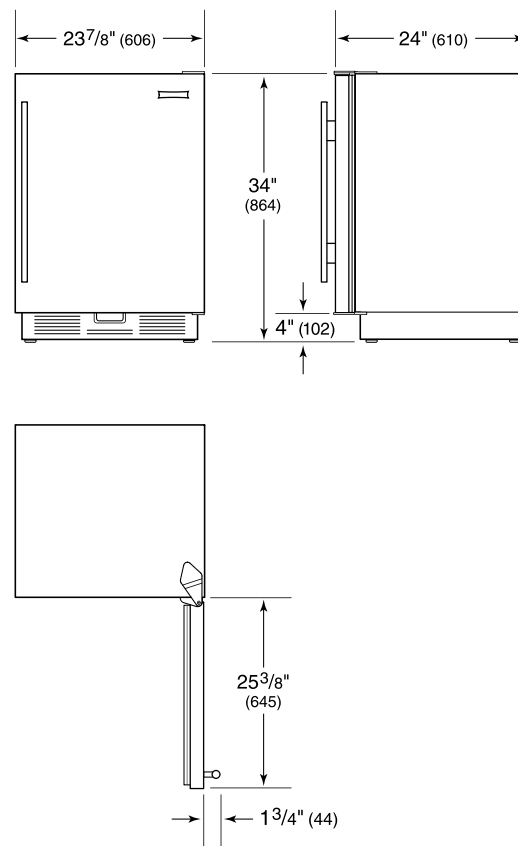

### REFRIGERATOR

- 1 adjustable wine storage rack
- 1 adjustable glass shelf
- 1 door storage bin

**PRODUCT SPECIFICATIONS**

Model	UC-24C
Dimensions	23 7/8"W x 34"H x 24"D
Refrigerator Capacity	3.6 cu. ft.
Freezer Capacity	1.1 cu. ft.
Door Clearance	23 3/8"
Electrical Supply	115 VAC, 60 Hz
Electrical Service	15 amp dedicated circuit
Wine Storage Capacity	8 Bottles

**ELECTRICAL**

NOTE: Dimensions in parenthesis are in millimeters unless otherwise specified

**INTERIOR VIEW**

This illustration is intended for interior reference only and may not represent the exterior of the model being specified.

**DIMENSIONS**

**STANDARD INSTALLATION**

NOTE: 3 1/2" (89) finished returns will be visible and should be finished to match cabin