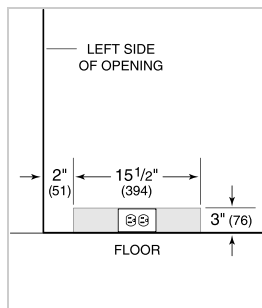

### REFRIGERATOR

- 1 adjustable wine storage rack
- 1 adjustable glass shelf
- 1 door storage bin

**PRODUCT SPECIFICATIONS**

Model	UC-24C
Dimensions	23 7/8"W x 34"H x 24"D
Refrigerator Capacity	3.6 cu. ft.
Freezer Capacity	1.1 cu. ft.
Door Clearance	23 3/8"
Electrical Supply	115 VAC, 60 Hz
Electrical Service	15 amp dedicated circuit
Wine Storage Capacity	8 Bottles

**ELECTRICAL**

NOTE: Dimensions in parenthesis are in millimeters unless otherwise specified

**INTERIOR VIEW**

This illustration is intended for interior reference only and may not represent the exterior of the model being specified.