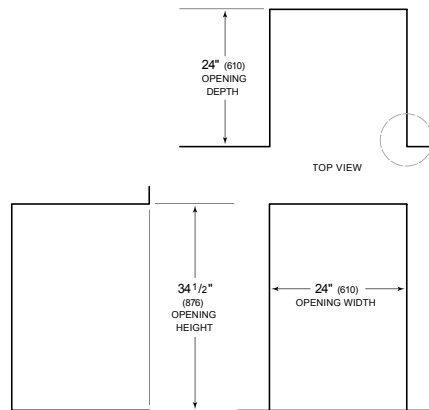

HANDLE ACCESSORIES

PRO

TUBULAR

PRODUCT SPECIFICATIONS

Model	424G/O
Dimensions	23 7/8"W x 34"H x 24"D
Door Clearance	25 3/8"
Weight	195 lbs
Electrical Supply	115 VAC, 60 Hz
Electrical Service	15 amp dedicated circuit
Wine Storage Capacity	46 Bottles

ELECTRICAL

NOTE: Dimensions in parenthesis are in millimeters unless otherwise specified

INTERIOR VIEW

This illustration is intended for interior reference only and may not represent the exterior of the model being specified.

DIMENSIONS

STANDARD INSTALLATION

NOTE: 3 1/2" (89) finished returns will be visible and should be finished to match cabin