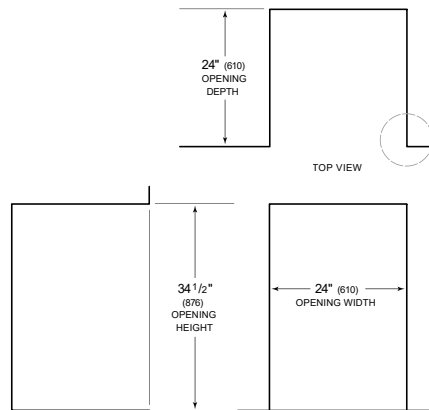

## HANDLE ACCESSORIES

PRO

TUBULAR

**PRODUCT SPECIFICATIONS**

Model	424G/O
Dimensions	23 7/8"W x 34"H x 24"D
Door Clearance	25 3/8"
Weight	195 lbs
Electrical Supply	115 VAC, 60 Hz
Electrical Service	15 amp dedicated circuit
Wine Storage Capacity	46 Bottles

**ELECTRICAL**

**NOTE:** Dimensions in parenthesis are in millimeters unless otherwise specified

**INTERIOR VIEW**

This illustration is intended for interior reference only and may not represent the exterior of the model being specified.

**DIMENSIONS**

**STANDARD INSTALLATION**

**NOTE:** 3 1/2" (89) finished returns will be visible and should be finished to match cabin