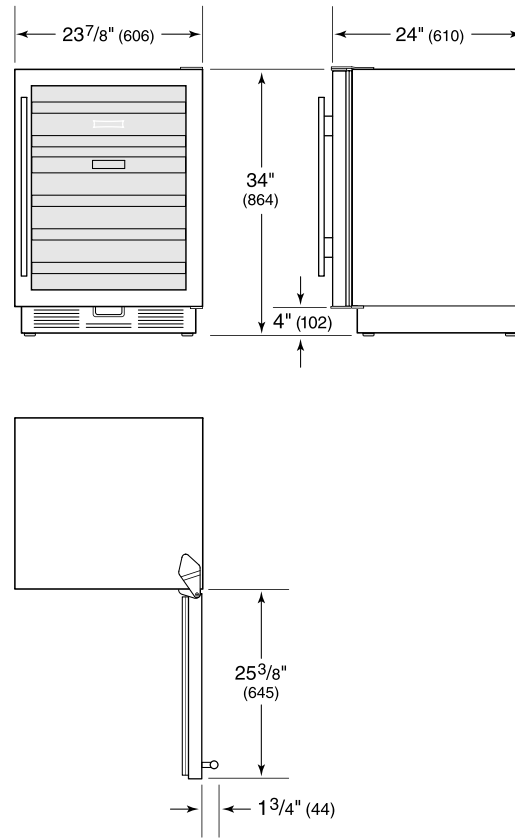

## HANDLE ACCESSORIES

PRO

TUBULAR

**PRODUCT SPECIFICATIONS**

Model	424G/O
Dimensions	23 7/8"W x 34"H x 24"D
Door Clearance	25 3/8"
Weight	195 lbs
Electrical Supply	115 VAC, 60 Hz
Electrical Service	15 amp dedicated circuit
Wine Storage Capacity	46 Bottles

**ELECTRICAL**

**NOTE:** Dimensions in parenthesis are in millimeters unless otherwise specified

**INTERIOR VIEW**

This illustration is intended for interior reference only and may not represent the exterior of the model being specified.

**DIMENSIONS**

**STANDARD INSTALLATION**

**NOTE:** 3 1/2" (89) finished returns will be visible and should be finished to match cabin