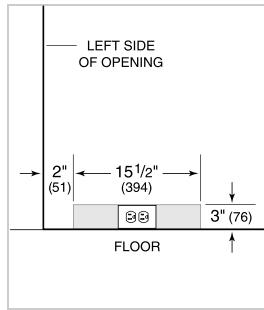

## HANDLE ACCESSORIES

PRO

TUBULAR

**PRODUCT SPECIFICATIONS**

Model	424G/O
Dimensions	23 7/8"W x 34"H x 24"D
Door Clearance	25 3/8"
Weight	195 lbs
Electrical Supply	115 VAC, 60 Hz
Electrical Service	15 amp dedicated circuit
Wine Storage Capacity	46 Bottles

**ELECTRICAL**

**NOTE:** Dimensions in parenthesis are in millimeters unless otherwise specified

**INTERIOR VIEW**

This illustration is intended for interior reference only and may not represent the exterior of the model being specified.

**DIMENSIONS**

**STANDARD INSTALLATION**

**NOTE:** 3 1/2" (89) finished returns will be visible and should be finished to match cabin