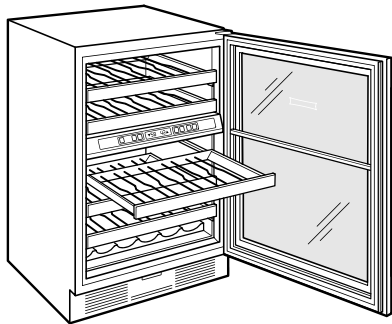

## HANDLE ACCESSORIES

PRO

TUBULAR

**PRODUCT SPECIFICATIONS**

Model	424G/O
Dimensions	23 7/8"W x 34"H x 24"D
Door Clearance	25 3/8"
Weight	195 lbs
Electrical Supply	115 VAC, 60 Hz
Electrical Service	15 amp dedicated circuit
Wine Storage Capacity	46 Bottles

**ELECTRICAL**

**NOTE:** Dimensions in parenthesis are in millimeters unless otherwise specified

**INTERIOR VIEW**

This illustration is intended for interior reference only and may not represent the exterior of the model being specified.