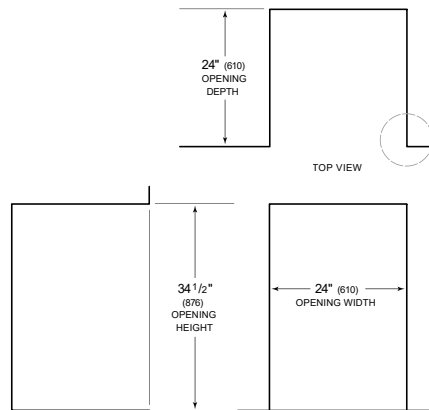

STANDARD INSTALLATION