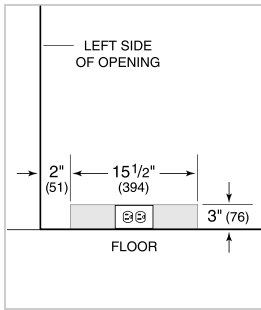

PRODUCT SPECIFICATIONS

Model	424G/S
Dimensions	23 7/8"W x 34"H x 24"D
Door Clearance	25 3/8"
Weight	195 lbs
Electrical Supply	115 VAC, 60 Hz
Electrical Service	15 amp dedicated circuit
Wine Storage Capacity	46 Bottles

ELECTRICAL