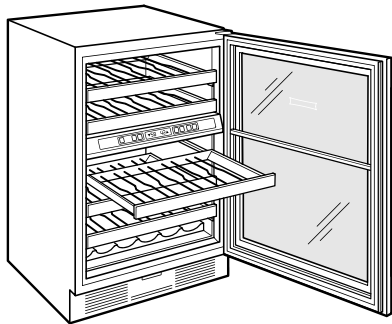

INTERIOR VIEW