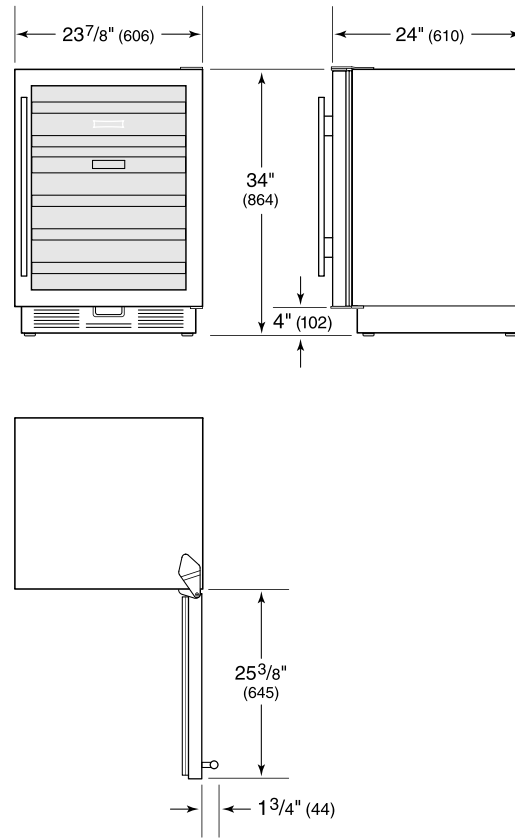

DIMENSIONS