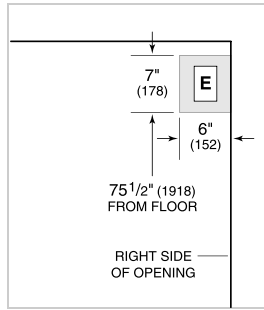

Specifications are subject to change without notice. This information was generated on February 9, 2023. Verify specifications prior to finalizing your cabinetry/enclosures.

PRODUCT SPECIFICATIONS

Model	BW-30/O
Dimensions	30"W x 84"H x 24"D
Electrical Supply	115 VAC, 60 Hz
Electrical Service	15 amp dedicated circuit
Wine Storage Capacity	146 Bottles

ELECTRICAL

NOTE: Dimensions in parenthesis are in millimeters unless otherwise specified

INTERIOR VIEW

This illustration is intended for interior reference only and may not represent the exterior of the model being specified.

DIMENSIONS

FLUSH INSET INSTALLATION

NOTE: 3 1/2" (89) finished returns and shaded areas will be visible and should be finished to match cabinetry. Shaded line represents profile of unit with 1/4" (19) panel.