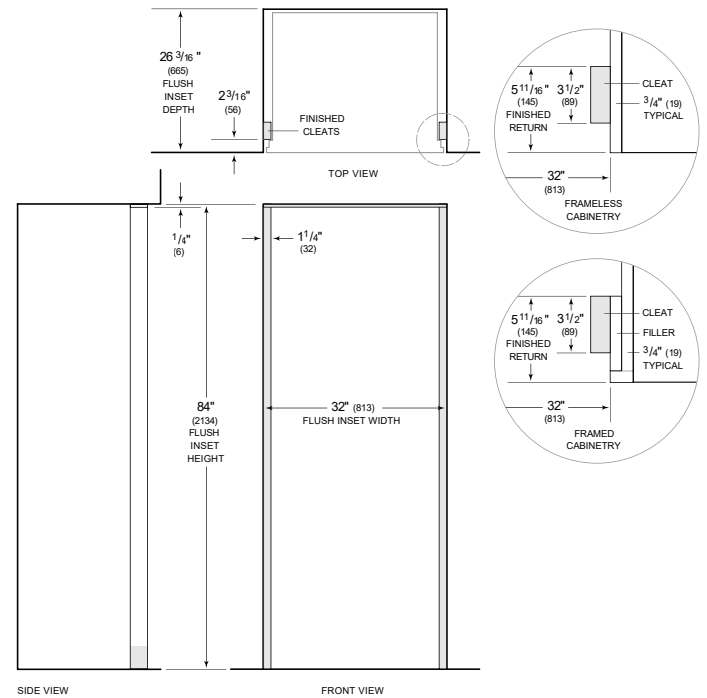

Specifications are subject to change without notice. This information was generated on February 9, 2023. Verify specifications prior to finalizing your cabinetry/enclosures.

PRODUCT SPECIFICATIONS

Model	BW-30/O
Dimensions	30"W x 84"H x 24"D
Electrical Supply	115 VAC, 60 Hz
Electrical Service	15 amp dedicated circuit
Wine Storage Capacity	146 Bottles

ELECTRICAL

NOTE: Dimensions in parenthesis are in millimeters unless otherwise specified

INTERIOR VIEW

This illustration is intended for interior reference only and may not represent the exterior of the model being specified.

DIMENSIONS

FLUSH INSET INSTALLATION

NOTE: 3 1/2" (89) finished returns and shaded areas will be visible and should be finished to match cabinetry. Shaded line represents profile of unit with 1/4" (19) panel.