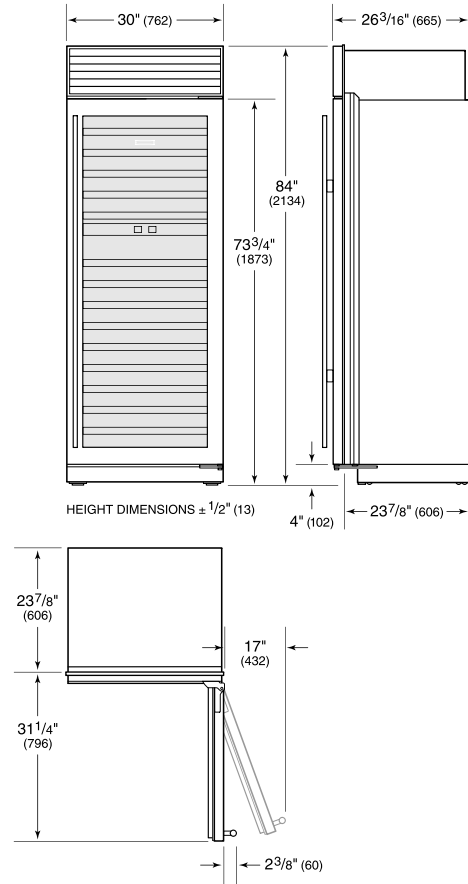

Specifications are subject to change without notice. This information was generated on February 9, 2023. Verify specifications prior to finalizing your cabinetry/enclosures.

PRODUCT SPECIFICATIONS

Model	BW-30/O
Dimensions	30"W x 84"H x 24"D
Electrical Supply	115 VAC, 60 Hz
Electrical Service	15 amp dedicated circuit
Wine Storage Capacity	146 Bottles

ELECTRICAL

NOTE: Dimensions in parenthesis are in millimeters unless otherwise specified

INTERIOR VIEW

This illustration is intended for interior reference only and may not represent the exterior of the model being specified.

DIMENSIONS

FLUSH INSET INSTALLATION

NOTE: 3 1/2" (89) finished returns and shaded areas will be visible and should be finished to match cabinetry. Shaded line represents profile of unit with 1/4" (19) panel.