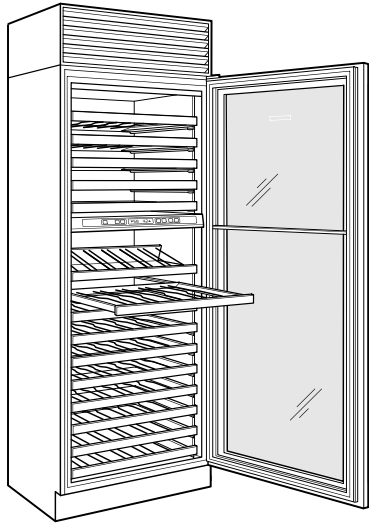

Specifications are subject to change without notice. This information was generated on February 9, 2023. Verify specifications prior to finalizing your cabinetry/enclosures.

PRODUCT SPECIFICATIONS

Model	BW-30/O
Dimensions	30"W x 84"H x 24"D
Electrical Supply	115 VAC, 60 Hz
Electrical Service	15 amp dedicated circuit
Wine Storage Capacity	146 Bottles

ELECTRICAL

NOTE: Dimensions in parenthesis are in millimeters unless otherwise specified

INTERIOR VIEW

This illustration is intended for interior reference only and may not represent the exterior of the model being specified.