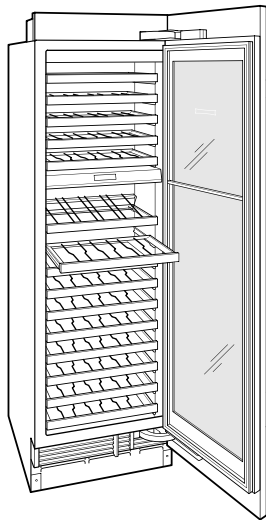

INTERIOR VIEW