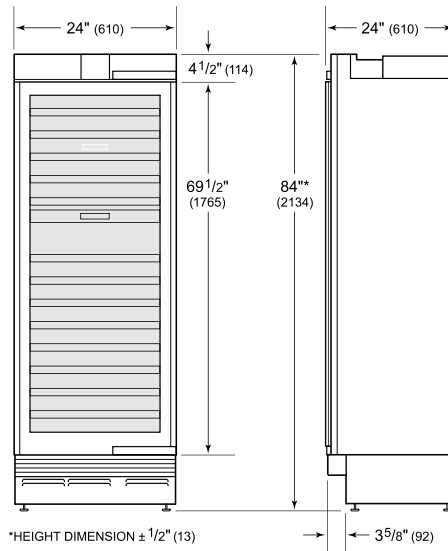

DIMENSIONS