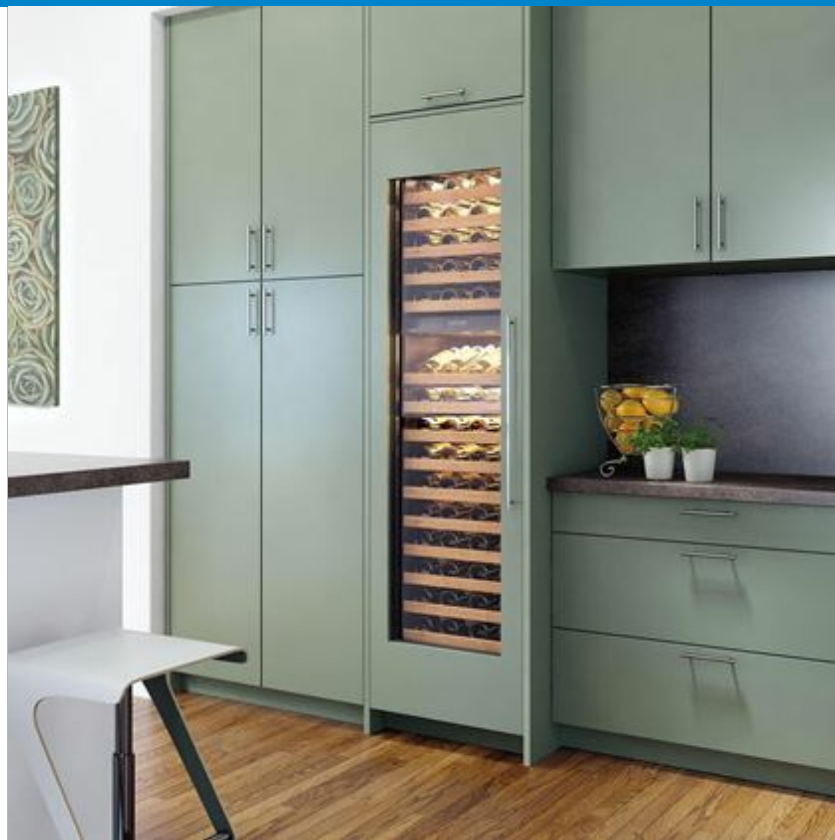

Full-extension wine racks provide easy access to standard-size bottles, half bottles, and magnums without agitating others

UV-resistant glass door shields wine from harmful light

Inventory tile system aids collection organization

Wi-Fi enabled features allow for remote control of independent temperatures zones, provide important door-ajar notifications, and assist with remote service diagnostics—all from your mobile device

Sub-Zero offers an industry-leading full two-year warranty on appliances, along with a full five-year sealed system warranty and a limited twelve-year sealed system warranty

Accepts custom panels for an integrated look within cabinetry or stainless-steel accessory panels and handles to match other Sub-Zero, Wolf, and Cove products

ACCESSORIES

24" Bulk Storage Drawer

Dessert Wine Rack

Door Lock Kit

Reduced Toekick Divider

Stainless Steel Side Panel

Wine Inventory Tiles

Wine Inventory Tiles - Writable

Dual Installation Kits

Solid Panel Ready Door

Stainless Steel Dual Installation Kickplates

Stainless Steel Door Panels With Pro Handle

Stainless Steel Door Panels With Tubular Handle

Stainless Steel Pro and Tubular Handles

Accessories are available through an authorized dealer. For local dealer information, visit subzero-wolf.com/locator.

HANDLE ACCESSORIES

PRO

TUBULAR