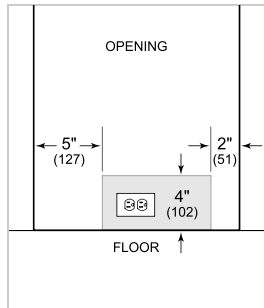

PRODUCT SPECIFICATIONS

Model	DEU2450W
Dimensions	24"W x 34 1/2"H x 23 1/8"D
Weight	176 lbs
Electrical Supply	115 VAC, 60 Hz
Electrical Service	15 amp dedicated circuit
Wine Storage Capacity	42 Bottles

ELECTRICAL