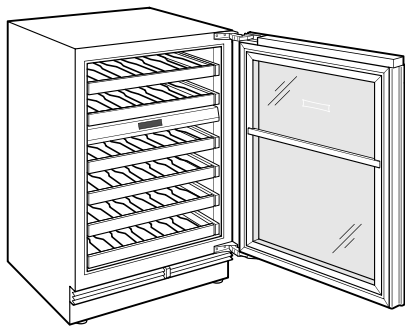

INTERIOR VIEW