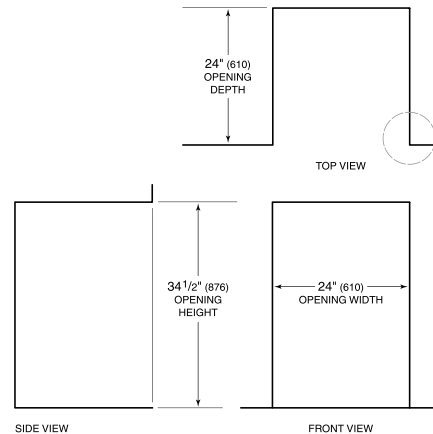

STANDARD INSTALLATION