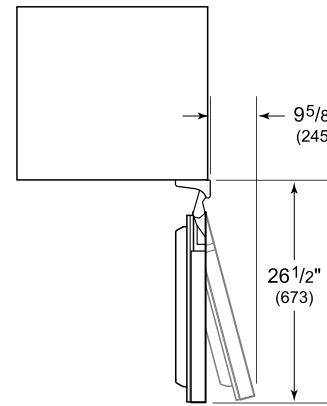

HEIGHT DIMENSIONS ± 1/2" (13)