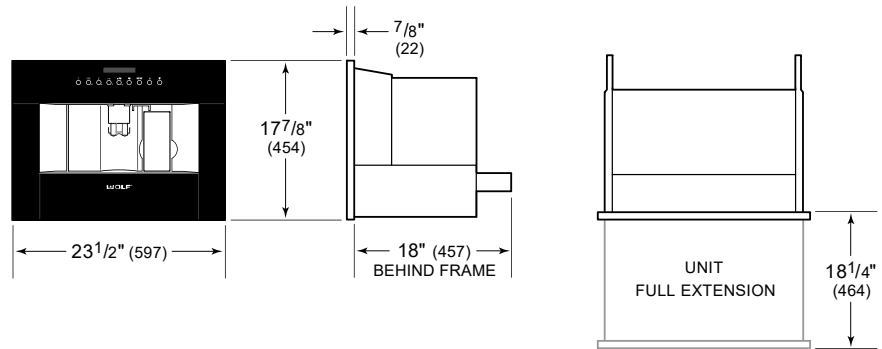

E SERIES PROFESSIONAL

M SERIES TRANSITIONAL

M SERIES PROFESSIONAL

M AND E SERIES CONTEMPORARY

**PRODUCT SPECIFICATIONS**

Model	EC24/B
Dimensions	23 1/2"W x 17 7/8"H x 15 1/2"D
Weight	60 lbs
Electrical Supply	120 VAC, 60 Hz
Electrical Service	15 amp dedicated circuit
Power Cord Length	6 Feet
Receptacle	3-prong grounding-type

**ELECTRICAL**

**INSTALLATIONS WITH ACCESSORY TRIM** Accessory trim may affect overall product dimensions and opening dimensions. Refer to Reveal for more information: [subzero-wolf.com/reveal](http://subzero-wolf.com/reveal)

**NOTE:** Dimensions in parenthesis are in millimeters unless otherwise specified

**DIMENSIONS**

**FLUSH INSTALLATION**

\*Will be visible and should be finished to match cabinetry.  
 \*\*Dimension provides minimum reveals.