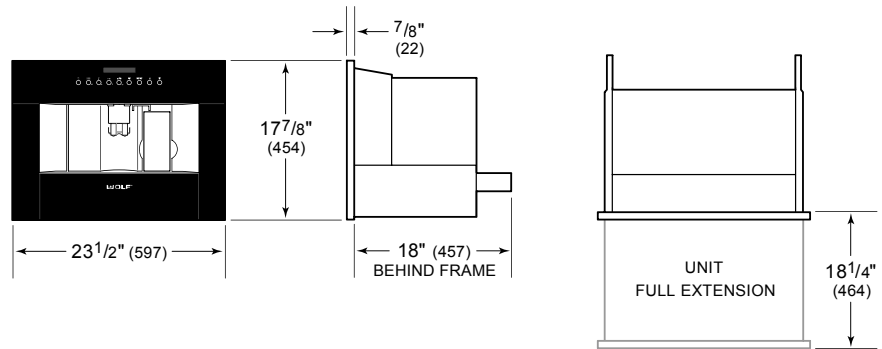

PRODUCT SPECIFICATIONS

Model	EC24/S
Dimensions	23 1/2"W x 17 7/8"H x 15 1/2"D
Weight	60 lbs
Electrical Supply	120 VAC, 60 Hz
Electrical Service	15 amp dedicated circuit
Power Cord Length	6 Feet
Receptacle	3-prong grounding-type

ELECTRICAL

NOTE: Dimensions in parenthesis are in millimeters unless otherwise specified

DIMENSIONS

STANDARD INSTALLATION