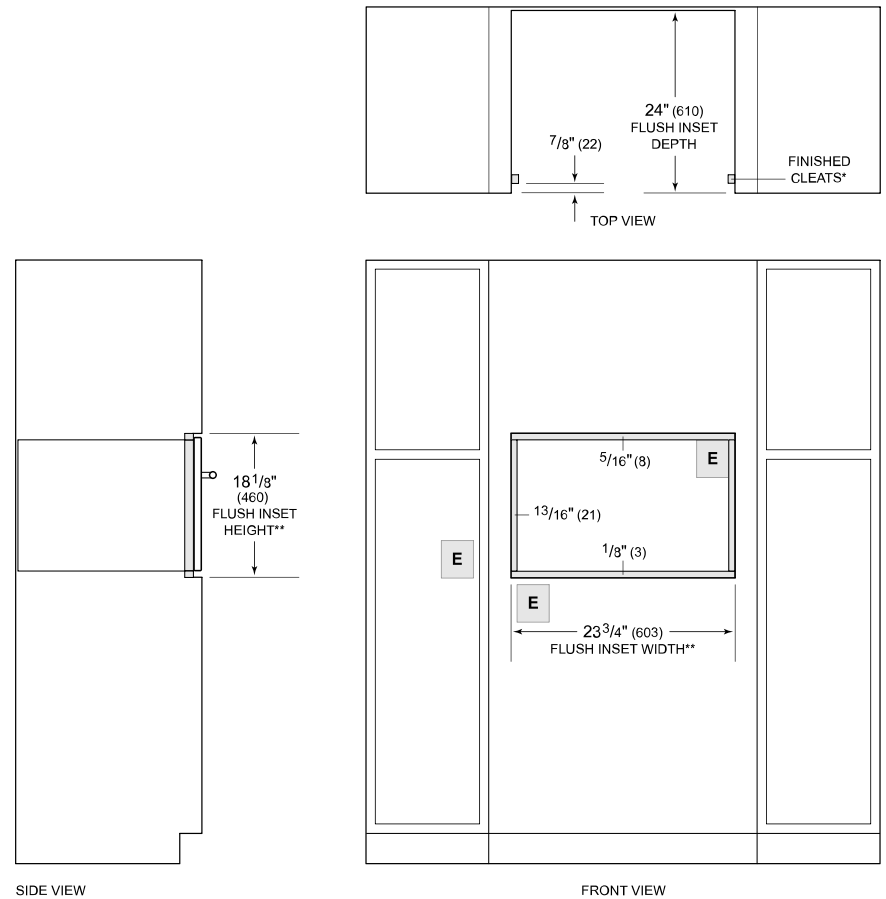

Solid Pan - 12 3/4" x 1 1/2" x 7"

Solid Pan - 17" x 1" x 14 5/8"

Standard Oven Rack

Temperature Probe

Accessories available through an authorized dealer.

For local dealer information, visit [subzero-wolf.com/locator](http://subzero-wolf.com/locator).

**PRODUCT SPECIFICATIONS**

Model	CSO2450CM/S
Dimensions	23 1/2"W x 17 7/8"H x 22 1/2"D
Oven Interior Dimensions	17 1/2"W x 10 3/4"H x 15 1/8"D
Overall Capacity	1.7 cu. ft.
Usable Capacity	1.2 cu. ft.
Door Clearance	14 3/16"
Weight	91 lbs
Electrical Supply	240/208 VAC, 60 Hz
Electrical Service	20 amp dedicated circuit
Conduit Length	4 Feet

**ELECTRICAL**

**NOTE:** Dimensions in parenthesis are in millimeters unless otherwise specified

**DIMENSIONS**

**FLUSH INSTALLATION**

\*Will be visible and should be finished to match cabinetry.

\*\*Dimension provides minimum reveals.

NOTE: Location of electrical supply within opening may require additional cabinet depth.