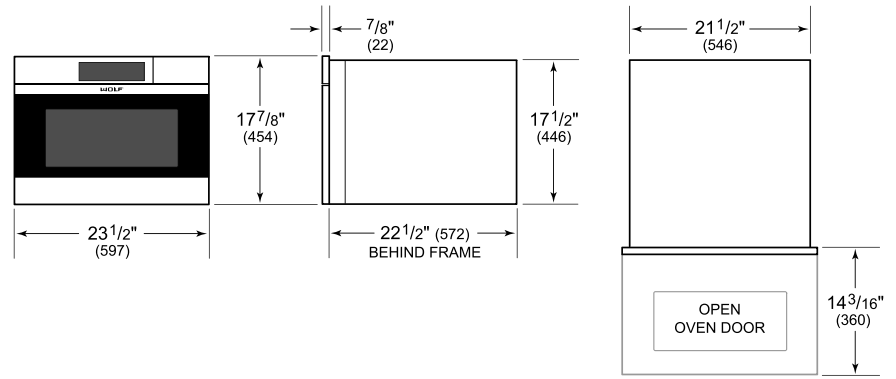

Solid Pan - 12 3/4" x 1 1/2" x 7"

Solid Pan - 17" x 1" x 14 5/8"

Standard Oven Rack

Temperature Probe

Accessories available through an authorized dealer.

For local dealer information, visit [subzero-wolf.com/locator](http://subzero-wolf.com/locator).

**PRODUCT SPECIFICATIONS**

Model	CSO2450CM/S
Dimensions	23 1/2"W x 17 7/8"H x 22 1/2"D
Oven Interior Dimensions	17 1/2"W x 10 3/4"H x 15 1/8"D
Overall Capacity	1.7 cu. ft.
Usable Capacity	1.2 cu. ft.
Door Clearance	14 3/16"
Weight	91 lbs
Electrical Supply	240/208 VAC, 60 Hz
Electrical Service	20 amp dedicated circuit
Conduit Length	4 Feet

**ELECTRICAL**

**NOTE:** Dimensions in parenthesis are in millimeters unless otherwise specified

**DIMENSIONS**

**FLUSH INSTALLATION**

\*Will be visible and should be finished to match cabinetry.

\*\*Dimension provides minimum reveals.