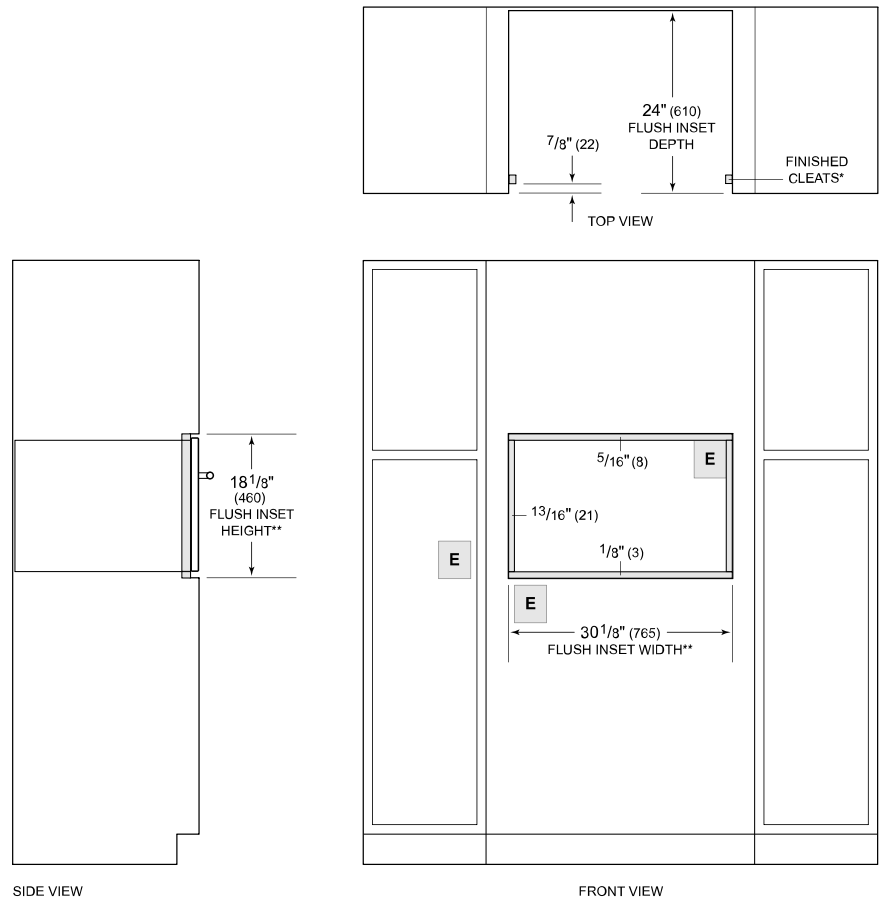

Porcelain Steam Enameled Broil Pan

Solid Pan - 12 3/4" x 1 1/2" x 7"

Solid Pan - 24 3/4" x 1 3/8" x 14 1/2"

Standard Oven Rack

Temperature Probe

Accessories available through an authorized dealer.
For local dealer information, visit subzero-wolf.com/locator.

PRODUCT SPECIFICATIONS

Model	CSO3050CM/S
Dimensions	29 7/8"W x 17 7/8"H x 22 1/2"D
Oven Interior Dimensions	25 1/4"W x 10 3/4"H x 15 1/8"D
Overall Capacity	2.4 cu. ft.
Usable Capacity	1.8 cu. ft.
Door Clearance	14 3/16"
Weight	91 lbs
Electrical Supply	240/208 VAC, 60 Hz
Electrical Service	20 amp dedicated circuit
Conduit Length	4 Feet

ELECTRICAL

NOTE: Dimensions in parenthesis are in millimeters unless otherwise specified

DIMENSIONS

FLUSH INSTALLATION

*Will be visible and should be finished to match cabinetry.

**Dimension provides minimum reveals.

NOTE: Location of electrical supply within opening may require additional cabinet depth.