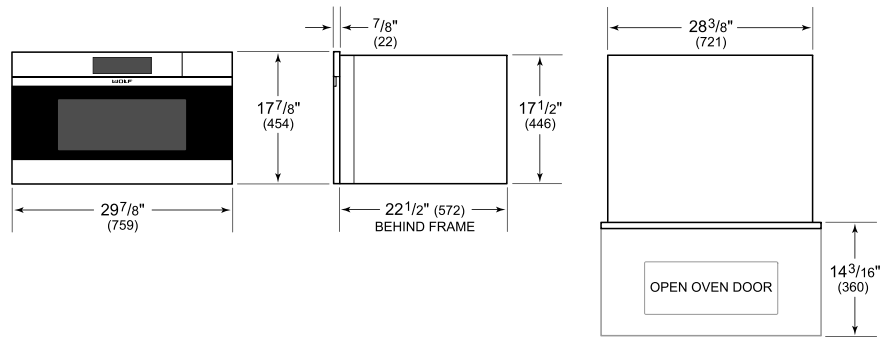

Porcelain Steam Enameled Broil Pan

Solid Pan - 12 3/4" x 1 1/2" x 7"

Solid Pan - 24 3/4" x 1 3/8" x 14 1/2"

Standard Oven Rack

Temperature Probe

Accessories available through an authorized dealer.
For local dealer information, visit subzero-wolf.com/locator.

PRODUCT SPECIFICATIONS

Model	CSO3050CM/S
Dimensions	29 7/8"W x 17 7/8"H x 22 1/2"D
Oven Interior Dimensions	25 1/4"W x 10 3/4"H x 15 1/8"D
Overall Capacity	2.4 cu. ft.
Usable Capacity	1.8 cu. ft.
Door Clearance	14 3/16"
Weight	91 lbs
Electrical Supply	240/208 VAC, 60 Hz
Electrical Service	20 amp dedicated circuit
Conduit Length	4 Feet

ELECTRICAL

NOTE: Dimensions in parenthesis are in millimeters unless otherwise specified

DIMENSIONS

FLUSH INSTALLATION

*Will be visible and should be finished to match cabinetry.

**Dimension provides minimum reveals.