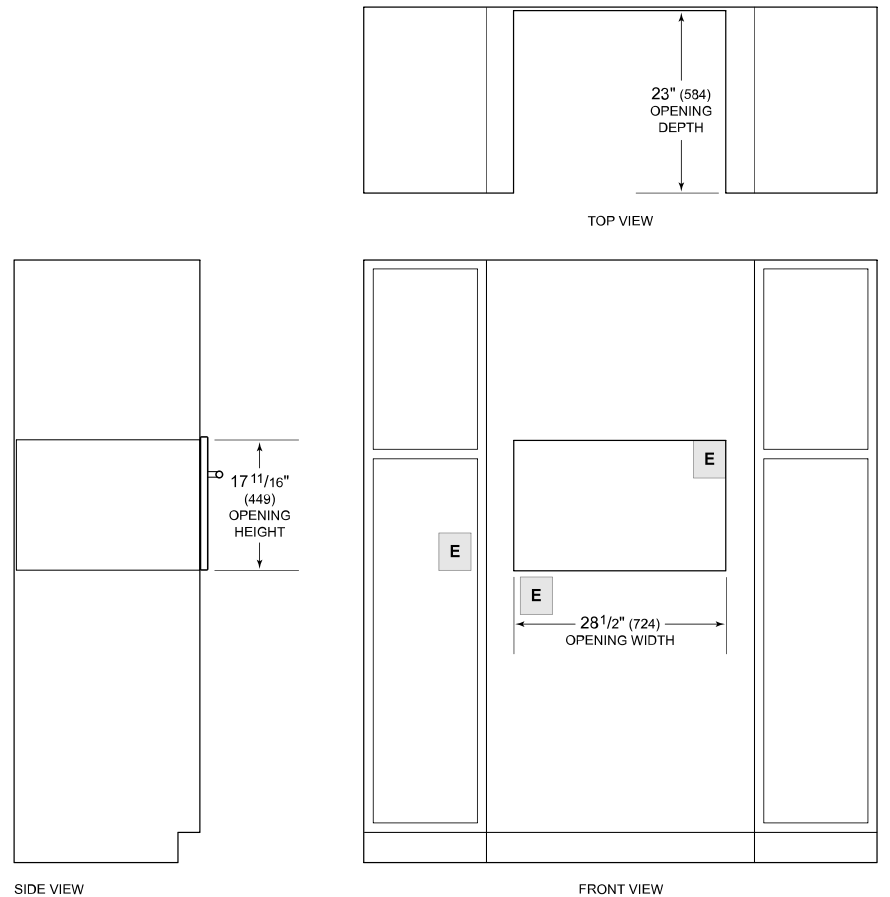

The temperature probe alerts you when your dish has reached the desired temperature

**ACCESSORIES**

Broiler Rack

Descaling Solution

Enameled Broil Pan

Perforated Pan - 12 3/4" x 1 1/2" x 7"

Perforated Pan - 24 3/4" x 1 3/8" x 14 1/2"

Solid Pan - 12 3/4" x 1 1/2" x 7"

Solid Pan - 24 3/4" x 1 3/8" x 14 1/2"

Standard Oven Rack

Temperature Probe

Accessories available through an authorized dealer.

For local dealer information, visit [subzero-wolf.com/locator](https://subzero-wolf.com/locator).

**PRODUCT SPECIFICATIONS**

Model	CSOP3050CM/B/T
Dimensions	29 7/8"W x 17 7/8"H x 22 1/2"D
Oven Interior Dimensions	25 1/4"W x 10 3/4"H x 15 1/8"D
Overall Capacity	2.4 cu. ft.
Usable Capacity	1.8 cu. ft.
Door Clearance	14 3/16"
Weight	91 lbs
Electrical Supply	240/208 VAC, 60 Hz
Electrical Service	20 amp dedicated circuit
Drain Line TestSpec	10' (3 m) corrugated drain tubing
Plumbing Supply	6.5' (2 m) braided tubing with 3/8" female compression fitting
Plumbing Pressure	15–145 psi
Conduit Length	4 Feet

**ELECTRICAL**

**PLUMBING**

**NOTE:** Dimensions in parenthesis are in millimeters unless otherwise specified

**DIMENSIONS**

**STANDARD INSTALLATION**

**NOTE:** Location of electrical supply within opening may require additional cabinet depth.