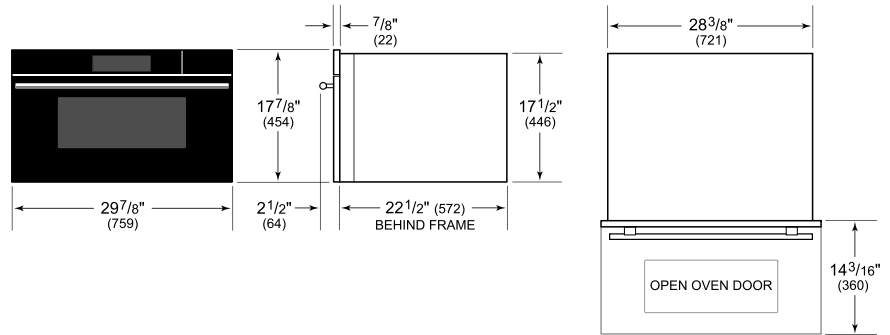

Solid Pan - 12 3/4" x 1 1/2" x 7"

Solid Pan - 24 3/4" x 1 3/8" x 14 1/2"

Standard Oven Rack

Temperature Probe

Accessories available through an authorized dealer.

For local dealer information, visit [subzero-wolf.com/locator](https://subzero-wolf.com/locator).

**PRODUCT SPECIFICATIONS**

Model	CSOP3050CM/B/T
Dimensions	29 7/8"W x 17 7/8"H x 22 1/2"D
Oven Interior Dimensions	25 1/4"W x 10 3/4"H x 15 1/8"D
Overall Capacity	2.4 cu. ft.
Usable Capacity	1.8 cu. ft.
Door Clearance	14 3/16"
Weight	91 lbs
Electrical Supply	240/208 VAC, 60 Hz
Electrical Service	20 amp dedicated circuit
Drain Line TestSpec	10' (3 m) corrugated drain tubing
Plumbing Supply	6.5' (2 m) braided tubing with 3/8" female compression fitting
Plumbing Pressure	15–145 psi
Conduit Length	4 Feet

**ELECTRICAL**

**PLUMBING**

**NOTE:** Dimensions in parenthesis are in millimeters unless otherwise specified

**DIMENSIONS**

**STANDARD INSTALLATION**

**NOTE:** Location of electrical supply within opening may require additional cabinet depth.