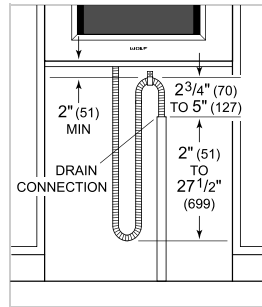

The temperature probe alerts you when your dish has reached the desired temperature

**ACCESSORIES**

Broiler Rack

Descaling Solution

Enameled Broil Pan

Perforated Pan - 12 3/4" x 1 1/2" x 7"

Perforated Pan - 24 3/4" x 1 3/8" x 14 1/2"

Solid Pan - 12 3/4" x 1 1/2" x 7"

Solid Pan - 24 3/4" x 1 3/8" x 14 1/2"

Standard Oven Rack

Temperature Probe

Accessories available through an authorized dealer.

For local dealer information, visit [subzero-wolf.com/locator](https://subzero-wolf.com/locator).

**PRODUCT SPECIFICATIONS**

Model	CSOP3050CM/B/T
Dimensions	29 7/8"W x 17 7/8"H x 22 1/2"D
Oven Interior Dimensions	25 1/4"W x 10 3/4"H x 15 1/8"D
Overall Capacity	2.4 cu. ft.
Usable Capacity	1.8 cu. ft.
Door Clearance	14 3/16"
Weight	91 lbs
Electrical Supply	240/208 VAC, 60 Hz
Electrical Service	20 amp dedicated circuit
Drain Line TestSpec	10' (3 m) corrugated drain tubing
Plumbing Supply	6.5' (2 m) braided tubing with 3/8" female compression fitting
Plumbing Pressure	15–145 psi
Conduit Length	4 Feet

**ELECTRICAL**

**PLUMBING**

**NOTE:** Dimensions in parenthesis are in millimeters unless otherwise specified

**DIMENSIONS**

**STANDARD INSTALLATION**

**NOTE:** Location of electrical supply within opening may require additional cabinet depth.