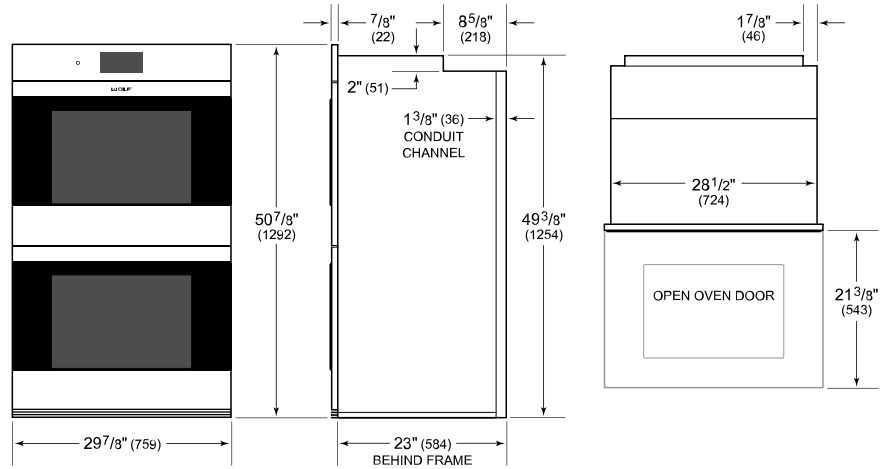

Accessories available through an authorized dealer.

For local dealer information, visit subzero-wolf.com/locator.

PRODUCT SPECIFICATIONS

Model	DO3050CM/S
Dimensions	29 7/8"W x 50 7/8"H x 23"D
Oven 1 Interior Dimensions	25 1/4"W x 17 1/2"H x 19 7/8"D
Oven 2 Interior Dimensions	25 1/4"W x 17 1/2"H x 19 7/8"D
Overall Capacity	5.1 cu. ft.
Usable Capacity	3.3 cu. ft.
Door Clearance	21 3/8"
Electrical Supply	240/208 VAC, 60 Hz
Electrical Service	50 amp dedicated circuit
Conduit Length	5 Feet

DIMENSIONS

ELECTRICAL

NOTE: Dimensions in parenthesis are in millimeters unless otherwise specified

FLUSH INSTALLATION

SIDE VIEW

FRONT VIEW

*1" (25) minimum depth. Shaded areas will be visible and should be finished to match cabinetry.

**Dimension provides minimum reveals

NOTE: Location of electrical supply within opening may require additional cabinet depth.