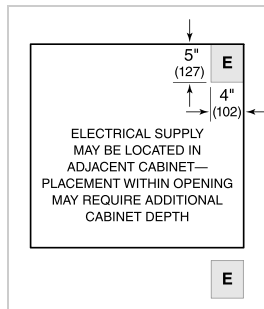

Accessories available through an authorized dealer.

For local dealer information, visit subzero-wolf.com/locator.

PRODUCT SPECIFICATIONS

Model	DO3050CM/S
Dimensions	29 7/8"W x 50 7/8"H x 23"D
Oven 1 Interior Dimensions	25 1/4"W x 17 1/2"H x 19 7/8"D
Oven 2 Interior Dimensions	25 1/4"W x 17 1/2"H x 19 7/8"D
Overall Capacity	5.1 cu. ft.
Usable Capacity	3.3 cu. ft.
Door Clearance	21 3/8"
Electrical Supply	240/208 VAC, 60 Hz
Electrical Service	50 amp dedicated circuit
Conduit Length	5 Feet

DIMENSIONS

ELECTRICAL

NOTE: Dimensions in parenthesis are in millimeters unless otherwise specified

FLUSH INSTALLATION

SIDE VIEW

FRONT VIEW

*1" (25) minimum depth. Shaded areas will be visible and should be finished to match cabinetry.

**Dimension provides minimum reveals

NOTE: Location of electrical supply within opening may require additional cabinet depth.