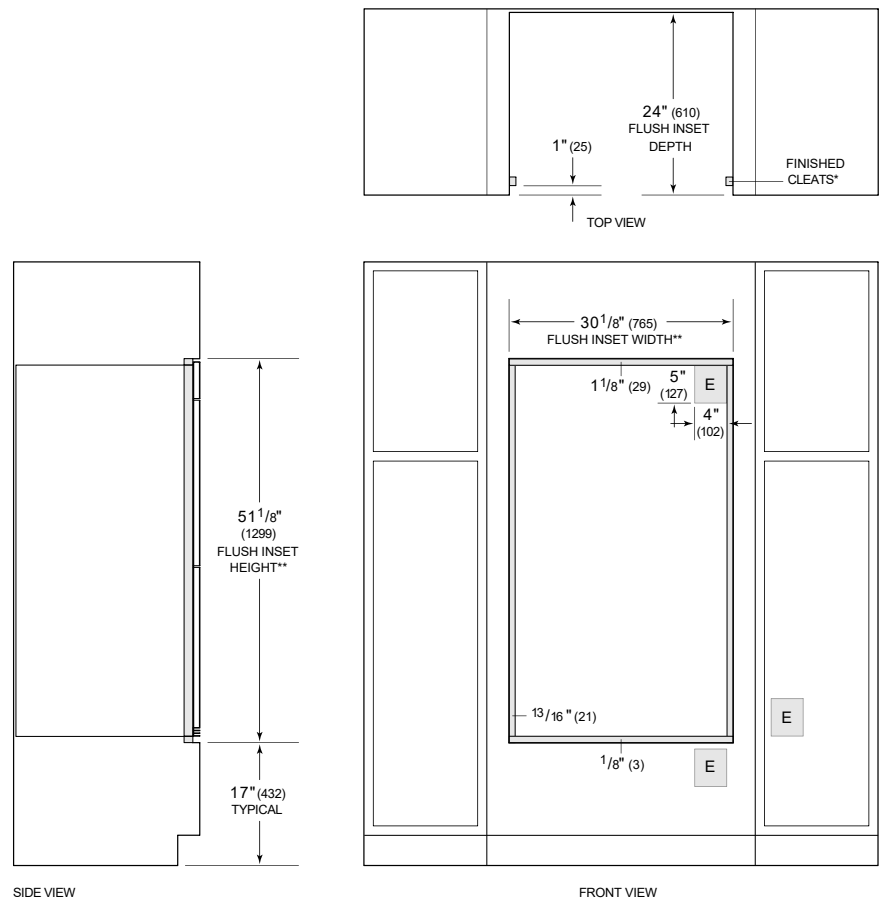

Ensures excellent visibility via three bright halogen lights and large, triple-panel-glass door windows

Master your technique with tips and recipes from the Mastering the M series oven guide

ACCESSORIES

Accessories available through an authorized dealer.

For local dealer information, visit subzero-wolf.com/locator.

PRODUCT SPECIFICATIONS

Model	DO3050CM/S
Dimensions	29 7/8"W x 50 7/8"H x 23"D
Oven 1 Interior Dimensions	25 1/4"W x 17 1/2"H x 19 7/8"D
Oven 2 Interior Dimensions	25 1/4"W x 17 1/2"H x 19 7/8"D
Overall Capacity	5.1 cu. ft.
Usable Capacity	3.3 cu. ft.
Door Clearance	21 3/8"
Electrical Supply	240/208 VAC, 60 Hz
Electrical Service	50 amp dedicated circuit
Conduit Length	5 Feet

DIMENSIONS

ELECTRICAL

NOTE: Dimensions in parenthesis are in millimeters unless otherwise specified

FLUSH INSTALLATION

SIDE VIEW

FRONT VIEW

*1" (25) minimum depth. Shaded areas will be visible and should be finished to match cabinetry.

**Dimension provides minimum reveals

NOTE: Location of electrical supply within opening may require additional cabinet depth.