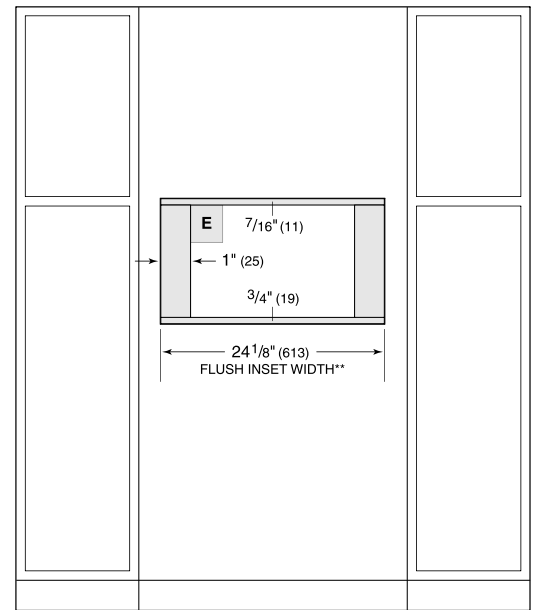

Fits a 9x13 pan and up to a 7" tall glass or dish for additional cooking flexibility

Install into surrounding cabinetry to coordinate with other Wolf built-in ovens and warming drawers

Installs can be lowered due to control panel lock providing extra safety

ACCESSORIES

Flush Inset Vent

Accessories available through an authorized dealer.

For local dealer information, visit subzero-wolf.com/locator.

PRODUCT SPECIFICATIONS

Model	MD24TE/S
Dimensions	23 7/8"W x 15 1/8"H x 21 7/8"D
Capacity	1.2 cu. ft.
Weight	99 lbs
Electrical Supply	120 VAC, 60 Hz
Electrical Service	15 amp dedicated circuit
Power Cord Length	4 Feet
Receptacle	3-prong grounding-type

ELECTRICAL

NOTE: Dimensions in parenthesis are in millimeters unless otherwise specified

DIMENSIONS

FLUSH INSTALLATION

SIDE VIEW

FRONT VIEW

*Will be visible and should be finished to match cabinetry.
 **Dimension provides minimum reveals.