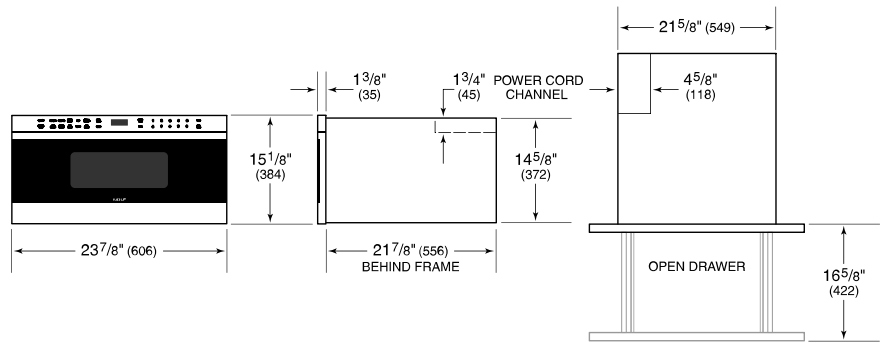

Fits a 9x13 pan and up to a 7" tall glass or dish for additional cooking flexibility

Install into surrounding cabinetry to coordinate with other Wolf built-in ovens and warming drawers

Installs can be lowered due to control panel lock providing extra safety

ACCESSORIES

Flush Inset Vent

Accessories available through an authorized dealer.

For local dealer information, visit subzero-wolf.com/locator.

PRODUCT SPECIFICATIONS

Model	MD24TE/S
Dimensions	23 7/8"W x 15 1/8"H x 21 7/8"D
Capacity	1.2 cu. ft.
Weight	99 lbs
Electrical Supply	120 VAC, 60 Hz
Electrical Service	15 amp dedicated circuit
Power Cord Length	4 Feet
Receptacle	3-prong grounding-type

ELECTRICAL

NOTE: Dimensions in parenthesis are in millimeters unless otherwise specified

DIMENSIONS

FLUSH INSTALLATION

SIDE VIEW

FRONT VIEW

*Will be visible and should be finished to match cabinetry.
 **Dimension provides minimum reveals.