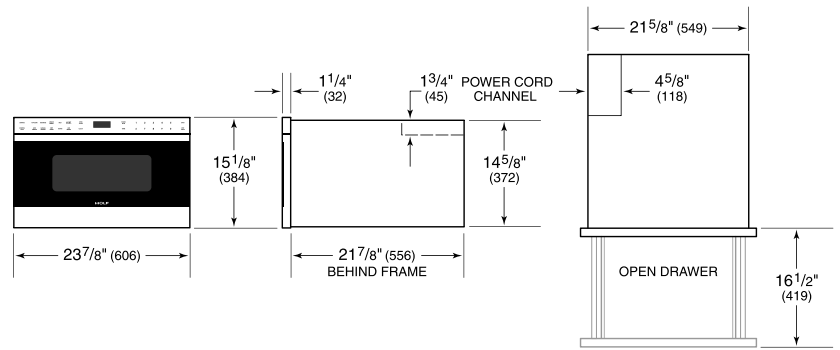

Fits a 9x13 pan and up to a 7" tall glass or dish for additional cooking flexibility

Install into surrounding cabinetry to coordinate with other Wolf built-in ovens and warming drawers

Installs can be lowered due to control panel lock providing extra safety

ACCESSORIES

Flush Inset Vent

Accessories available through an authorized dealer.

For local dealer information, visit subzero-wolf.com/locator.

PRODUCT SPECIFICATIONS

Model	MD24TE/S
Dimensions	23 7/8"W x 15 1/8"H x 21 7/8"D
Capacity	1.2 cu. ft.
Weight	99 lbs
Electrical Supply	120 VAC, 60 Hz
Electrical Service	15 amp dedicated circuit
Power Cord Length	4 Feet
Receptacle	3-prong grounding-type

ELECTRICAL

NOTE: Dimensions in parenthesis are in millimeters unless otherwise specified

DIMENSIONS

FLUSH INSTALLATION

SIDE VIEW

FRONT VIEW

*Will be visible and should be finished to match cabinetry.
 **Dimension provides minimum reveals.