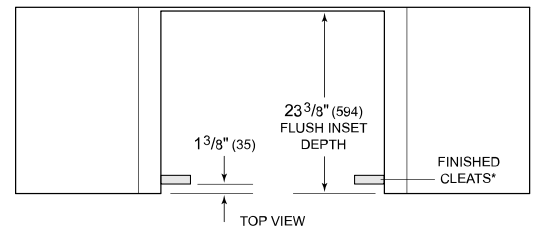

ACCESSORIES

Flush Inset Vent

Accessories available through an authorized dealer.

For local dealer information, visit subzero-wolf.com/locator.

PRODUCT SPECIFICATIONS

Model	MD24TE/S
Dimensions	23 7/8"W x 15 1/8"H x 21 7/8"D
Capacity	1.2 cu. ft.
Weight	99 lbs
Electrical Supply	120 VAC, 60 Hz
Electrical Service	15 amp dedicated circuit
Power Cord Length	4 Feet
Receptacle	3-prong grounding-type

ELECTRICAL

NOTE: Dimensions in parenthesis are in millimeters unless otherwise specified

DIMENSIONS

FLUSH INSTALLATION

SIDE VIEW

FRONT VIEW

*Will be visible and should be finished to match cabinetry.
 **Dimension provides minimum reveals.