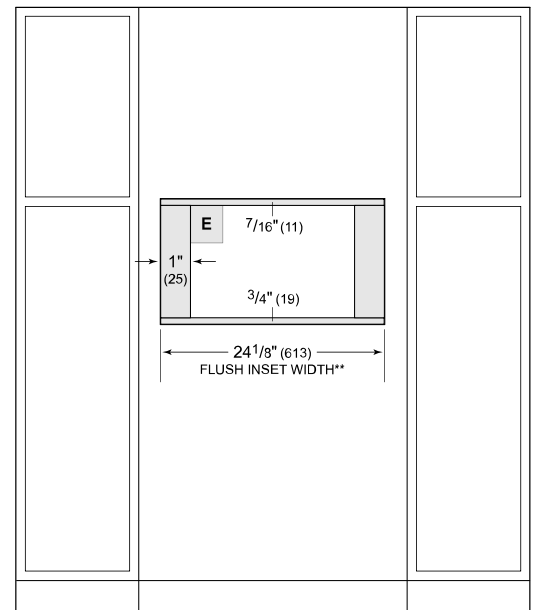

Fits a 9x13 pan and up to a 7" tall glass or dish for additional cooking flexibility

Install into surrounding cabinetry to coordinate with other Wolf built-in ovens and warming drawers

Installs can be lowered due to control panel lock providing extra safety

ACCESSORIES

Flush Inset Vent

Accessories available through an authorized dealer.

For local dealer information, visit subzero-wolf.com/locator.

PRODUCT SPECIFICATIONS

Model	MD24TE/S
Dimensions	23 7/8"W x 15 1/8"H x 21 7/8"D
Capacity	1.2 cu. ft.
Weight	99 lbs
Electrical Supply	120 VAC, 60 Hz
Electrical Service	15 amp dedicated circuit
Power Cord Length	4 Feet
Receptacle	3-prong grounding-type

ELECTRICAL

NOTE: Dimensions in parenthesis are in millimeters unless otherwise specified

DIMENSIONS

FLUSH INSTALLATION

SIDE VIEW

FRONT VIEW

*Will be visible and should be finished to match cabinetry.
 **Dimension provides minimum reveals.