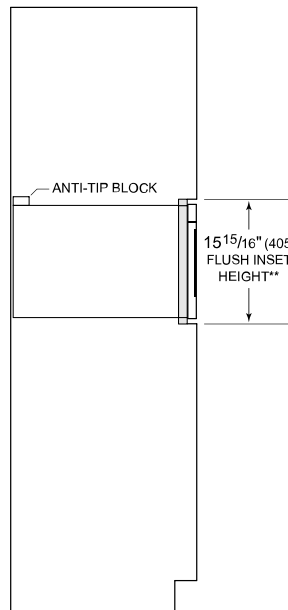

Fits a 9x13 pan and up to a 7" tall glass or dish for additional cooking flexibility

Install into surrounding cabinetry to coordinate with other Wolf built-in ovens and warming drawers

Installs can be lowered due to control panel lock providing extra safety

ACCESSORIES

Flush Inset Vent

Accessories available through an authorized dealer.

For local dealer information, visit subzero-wolf.com/locator.

PRODUCT SPECIFICATIONS

Model	MD24TE/S
Dimensions	23 7/8"W x 15 1/8"H x 21 7/8"D
Capacity	1.2 cu. ft.
Weight	99 lbs
Electrical Supply	120 VAC, 60 Hz
Electrical Service	15 amp dedicated circuit
Power Cord Length	4 Feet
Receptacle	3-prong grounding-type

ELECTRICAL

NOTE: Dimensions in parenthesis are in millimeters unless otherwise specified

DIMENSIONS

FLUSH INSTALLATION

SIDE VIEW

FRONT VIEW

*Will be visible and should be finished to match cabinetry.
 **Dimension provides minimum reveals.