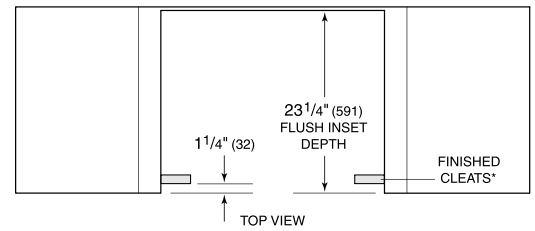

ACCESSORIES

Flush Inset Vent

Accessories available through an authorized dealer.

For local dealer information, visit subzero-wolf.com/locator.

PRODUCT SPECIFICATIONS

Model	MD24TE/S
Dimensions	23 7/8"W x 15 1/8"H x 21 7/8"D
Capacity	1.2 cu. ft.
Weight	99 lbs
Electrical Supply	120 VAC, 60 Hz
Electrical Service	15 amp dedicated circuit
Power Cord Length	4 Feet
Receptacle	3-prong grounding-type

ELECTRICAL

NOTE: Dimensions in parenthesis are in millimeters unless otherwise specified

DIMENSIONS

FLUSH INSTALLATION

SIDE VIEW

FRONT VIEW

*Will be visible and should be finished to match cabinetry.
 **Dimension provides minimum reveals.