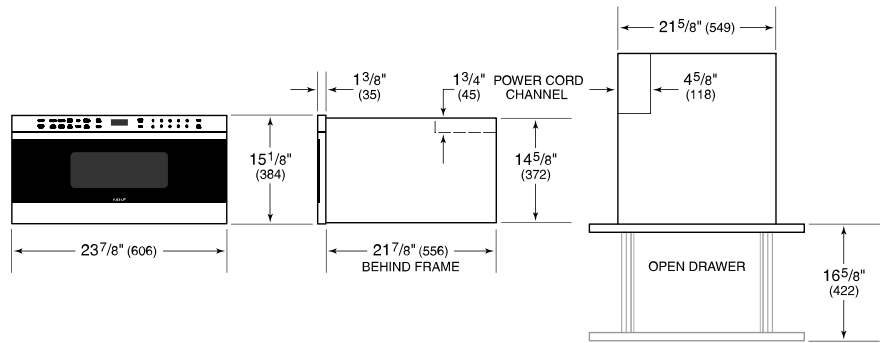

Fits a 9x13 pan and up to a 7" tall glass or dish for additional cooking flexibility

Install into surrounding cabinetry to coordinate with other Wolf built-in ovens and warming drawers

Installs can be lowered due to control panel lock providing extra safety

Model	MD24TE/S
Dimensions	23 7/8"W x 15 1/8"H x 21 7/8"D
Capacity	1.2 cu. ft.
Weight	99 lbs
Electrical Supply	120 VAC, 60 Hz
Electrical Service	15 amp dedicated circuit
Power Cord Length	4 Feet
Receptacle	3-prong grounding-type

**ELECTRICAL**

**NOTE:** Dimensions in parenthesis are in millimeters unless otherwise specified

**DIMENSIONS**

**STANDARD INSTALLATION**