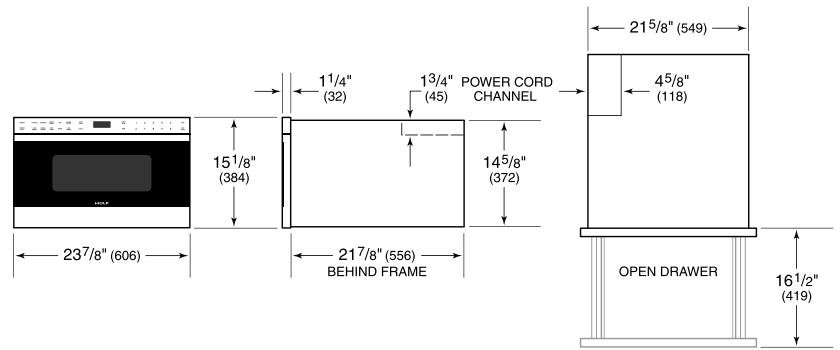

Fits a 9x13 pan and up to a 7" tall glass or dish for additional cooking flexibility

Install into surrounding cabinetry to coordinate with other Wolf built-in ovens and warming drawers

Installs can be lowered due to control panel lock providing extra safety

Model	MD24TE/S
Dimensions	23 7/8"W x 15 1/8"H x 21 7/8"D
Capacity	1.2 cu. ft.
Weight	99 lbs
Electrical Supply	120 VAC, 60 Hz
Electrical Service	15 amp dedicated circuit
Power Cord Length	4 Feet
Receptacle	3-prong grounding-type

**ELECTRICAL**

**NOTE:** Dimensions in parenthesis are in millimeters unless otherwise specified

**DIMENSIONS**

**STANDARD INSTALLATION**