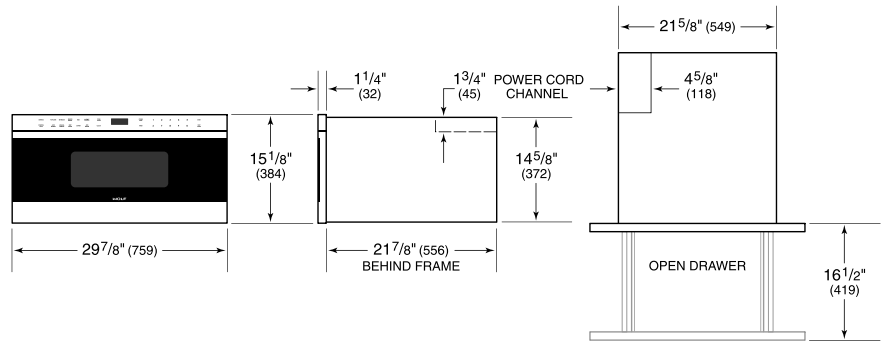

**PRODUCT SPECIFICATIONS**

Model	MD30TE/S
Dimensions	29 7/8"W x 15 1/8"H x 21 7/8"D
Capacity	1.2 cu. ft.
Weight	96 lbs
Electrical Supply	120 VAC, 60 Hz
Electrical Service	15 amp dedicated circuit
Power Cord Length	4 Feet
Receptacle	3-prong grounding-type

**ELECTRICAL**

**NOTE:** Dimensions in parenthesis are in millimeters unless otherwise specified

**DIMENSIONS**

**FLUSH INSTALLATION**

\*Will be visible and should be finished to match cabinetry.  
 \*\*Dimension provides minimum reveals.