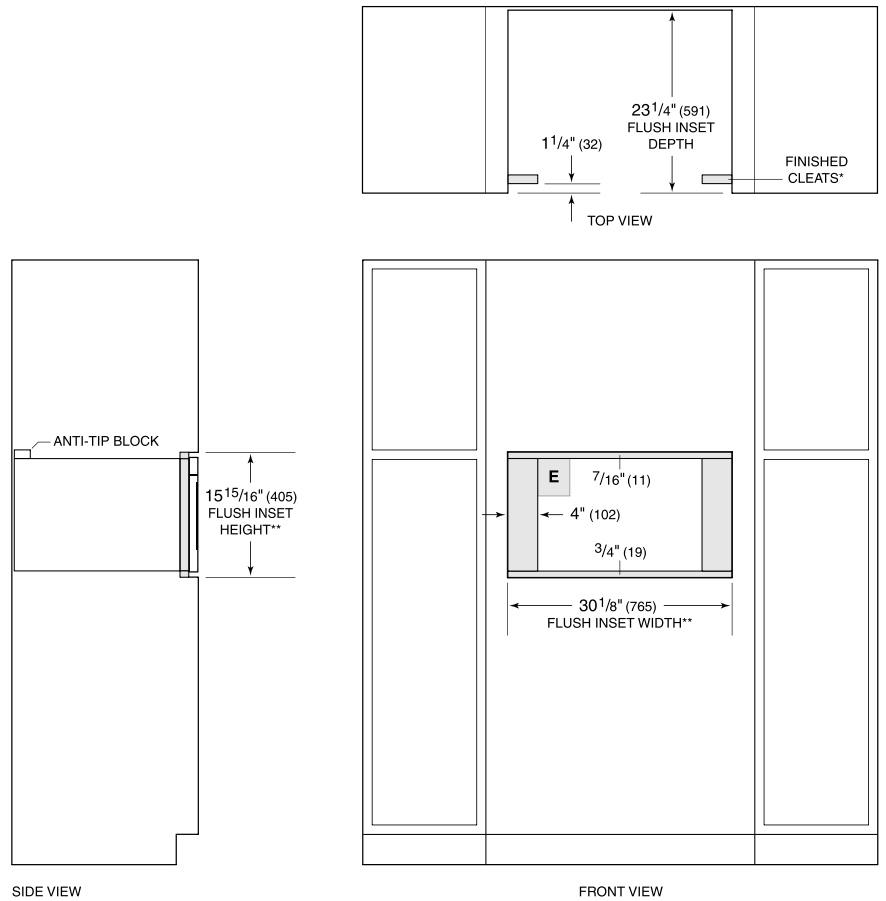

Fits a 9x13 pan and up to a 7" tall glass or dish for additional cooking flexibility

Install into surrounding cabinetry to coordinate with other Wolf built-in ovens and warming drawers

Installs can be lowered due to control panel lock providing extra safety

**PRODUCT SPECIFICATIONS**

Model	MD30TE/S
Dimensions	29 7/8"W x 15 1/8"H x 21 7/8"D
Capacity	1.2 cu. ft.
Weight	96 lbs
Electrical Supply	120 VAC, 60 Hz
Electrical Service	15 amp dedicated circuit
Power Cord Length	4 Feet
Receptacle	3-prong grounding-type

**ELECTRICAL**

**NOTE:** Dimensions in parenthesis are in millimeters unless otherwise specified

**DIMENSIONS**

**FLUSH INSTALLATION**

\*Will be visible and should be finished to match cabinetry.  
 \*\*Dimension provides minimum reveals.