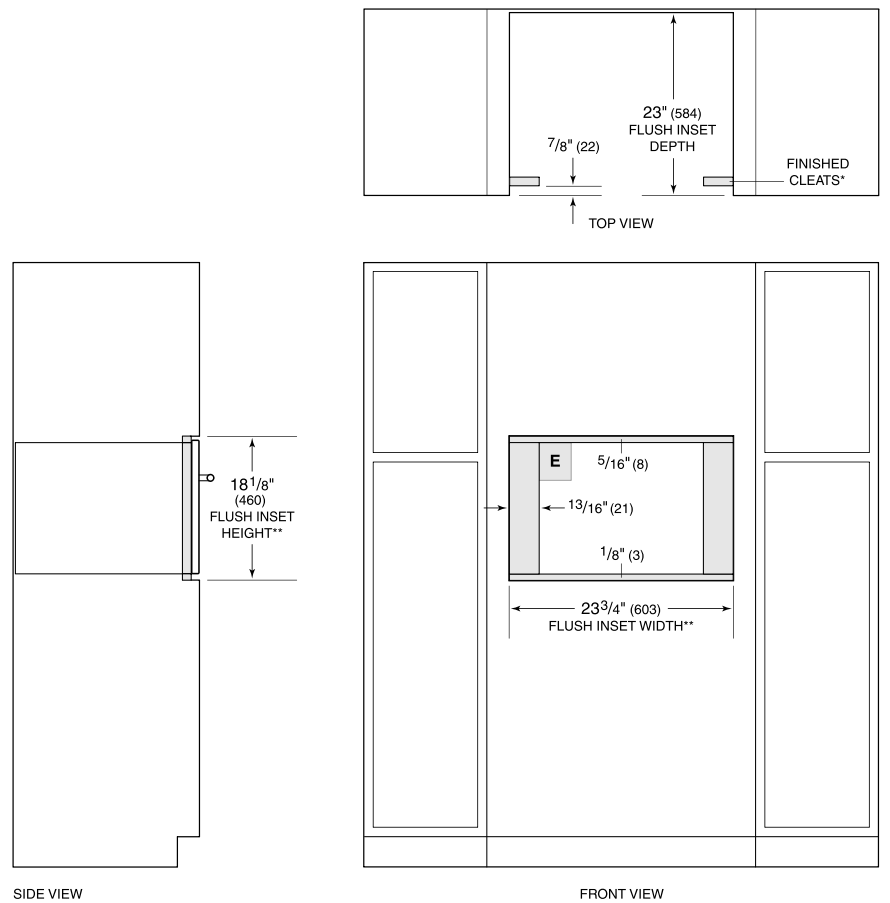

**PRODUCT SPECIFICATIONS**

Model	MDD24TE/S/TH
Dimensions	23 1/2"W x 17 7/8"H x 20"D
Capacity	1.6 cu. ft.
Door Clearance	14 3/16"
Electrical Supply	120 VAC, 60 Hz
Electrical Service	15 amp dedicated circuit
Power Cord Length	4 Feet
Receptacle	3-prong grounding-type

**ELECTRICAL**

**NOTE:** Dimensions in parenthesis are in millimeters unless otherwise specified

**DIMENSIONS**

**FLUSH INSTALLATION**

\*Will be visible and should be finished to match cabinetry.  
 \*\*Dimension provides minimum reveals.