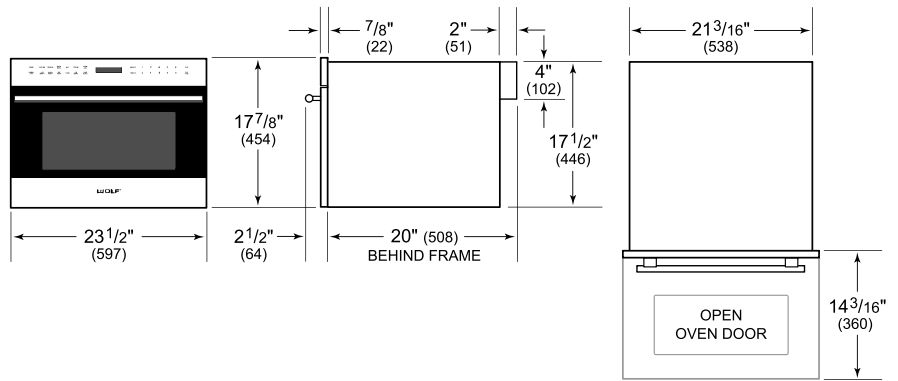

For local dealer information, visit subzero-wolf.com/locator.

PRODUCT SPECIFICATIONS

Model	MDD24TE/S/TH
Dimensions	23 1/2"W x 17 7/8"H x 20"D
Capacity	1.6 cu. ft.
Door Clearance	14 3/16"
Electrical Supply	120 VAC, 60 Hz
Electrical Service	15 amp dedicated circuit
Power Cord Length	4 Feet
Receptacle	3-prong grounding-type

ELECTRICAL

NOTE: Dimensions in parenthesis are in millimeters unless otherwise specified

DIMENSIONS

FLUSH INSTALLATION

*Will be visible and should be finished to match cabinetry.
 **Dimension provides minimum reveals.