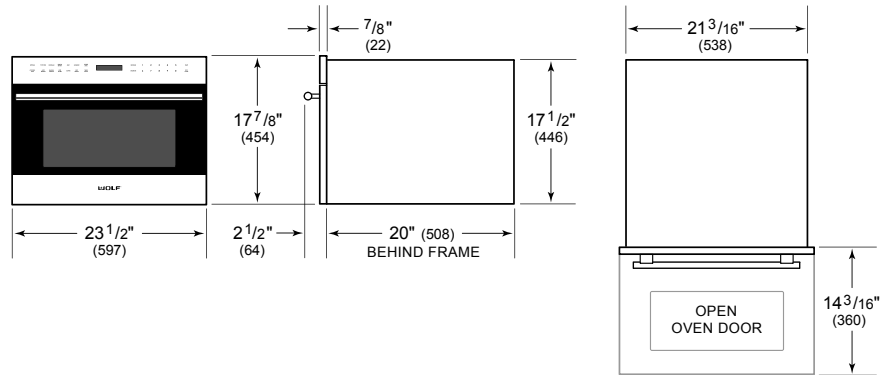

**PRODUCT SPECIFICATIONS**

Model	MDD24TE/S/TH
Dimensions	23 1/2"W x 17 7/8"H x 20"D
Capacity	1.6 cu. ft.
Door Clearance	14 3/16"
Electrical Supply	120 VAC, 60 Hz
Electrical Service	15 amp dedicated circuit
Power Cord Length	4 Feet
Receptacle	3-prong grounding-type

**ELECTRICAL**

**NOTE:** Dimensions in parenthesis are in millimeters unless otherwise specified

**DIMENSIONS**

**FLUSH INSTALLATION**

\*Will be visible and should be finished to match cabinetry.  
 \*\*Dimension provides minimum reveals.