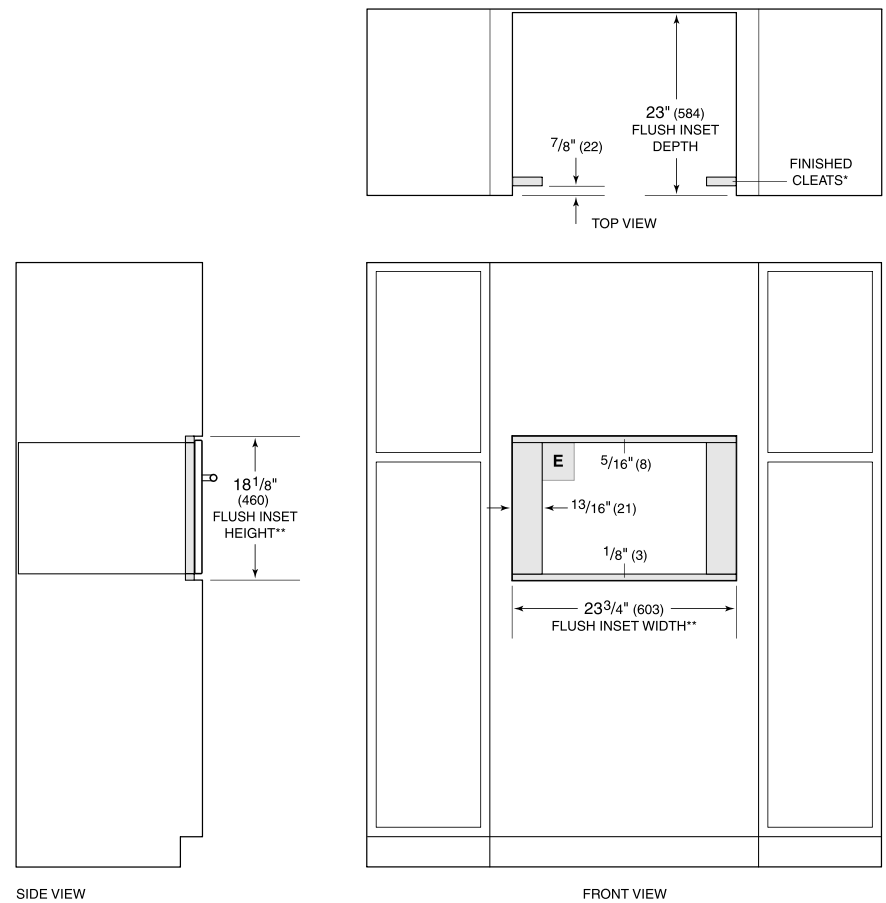

MDD24TE/S/TH

FEATURES

Distributes heat evenly with no hot or cold spots, allowing for oven-like operation

Installs standard or flush to conceal the oven from view

Matches E series ovens, coffee systems, convection steam oven

For local dealer information, visit subzero-wolf.com/locator.

PRODUCT SPECIFICATIONS

Model	MDD24TE/S/TH
Dimensions	23 1/2"W x 17 7/8"H x 20"D
Capacity	1.6 cu. ft.
Door Clearance	14 3/16"
Electrical Supply	120 VAC, 60 Hz
Electrical Service	15 amp dedicated circuit
Power Cord Length	4 Feet
Receptacle	3-prong grounding-type

ELECTRICAL

NOTE: Dimensions in parenthesis are in millimeters unless otherwise specified

DIMENSIONS

FLUSH INSTALLATION

*Will be visible and should be finished to match cabinetry.
 **Dimension provides minimum reveals.