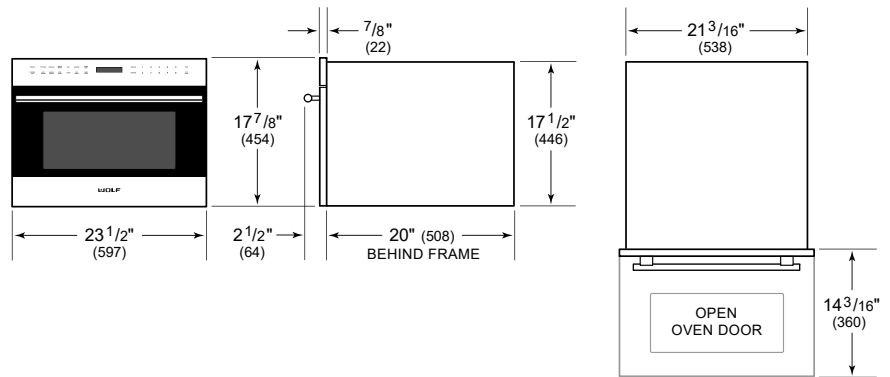

**PRODUCT SPECIFICATIONS**

Model	MDD24TE/S/TH
Dimensions	23 1/2"W x 17 7/8"H x 20"D
Capacity	1.6 cu. ft.
Door Clearance	14 3/16"
Electrical Supply	120 VAC, 60 Hz
Electrical Service	15 amp dedicated circuit
Power Cord Length	4 Feet
Receptacle	3-prong grounding-type

**ELECTRICAL**

**NOTE:** Dimensions in parenthesis are in millimeters unless otherwise specified

**DIMENSIONS**

**FLUSH INSTALLATION**

\*Will be visible and should be finished to match cabinetry.  
 \*\*Dimension provides minimum reveals.