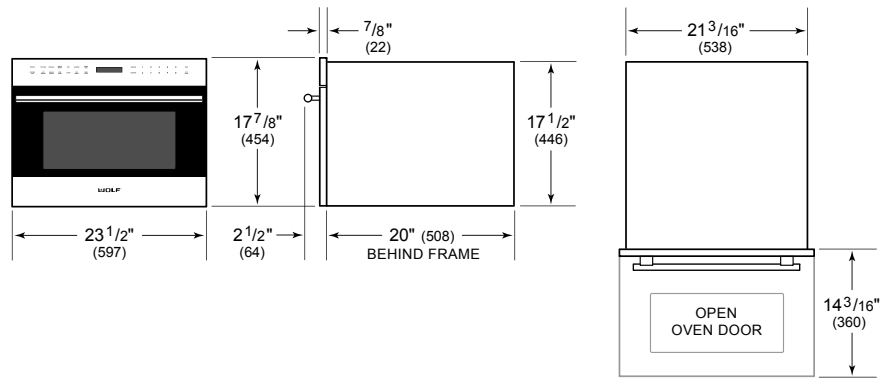

MDD24TE/S/TH

FEATURES

ACCESSORIES

Pro Handle

Side Trim

Accessories available through an authorized dealer.
For local dealer information, visit subzero-wolf.com/locator.

PRODUCT SPECIFICATIONS

Model	MDD24TE/S/TH
Dimensions	23 1/2"W x 17 7/8"H x 20"D
Capacity	1.6 cu. ft.
Door Clearance	14 3/16"
Electrical Supply	120 VAC, 60 Hz
Electrical Service	15 amp dedicated circuit
Power Cord Length	4 Feet
Receptacle	3-prong grounding-type

ELECTRICAL

NOTE: Dimensions in parenthesis are in millimeters unless otherwise specified

DIMENSIONS

STANDARD INSTALLATION