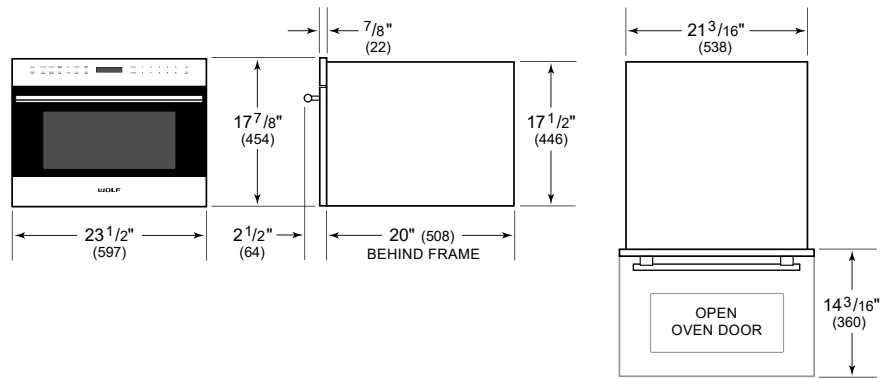

MDD24TE/S/TH

FEATURES

ACCESSORIES

Pro Handle

Accessories available through an authorized dealer.

For local dealer information, visit subzero-wolf.com/locator.

PRODUCT SPECIFICATIONS

Model	MDD24TE/S/TH
Dimensions	23 1/2"W x 17 7/8"H x 20"D
Capacity	1.6 cu. ft.
Door Clearance	14 3/16"
Electrical Supply	120 VAC, 60 Hz
Electrical Service	15 amp dedicated circuit
Power Cord Length	4 Feet
Receptacle	3-prong grounding-type

ELECTRICAL

NOTE: Dimensions in parenthesis are in millimeters unless otherwise specified

DIMENSIONS

STANDARD INSTALLATION