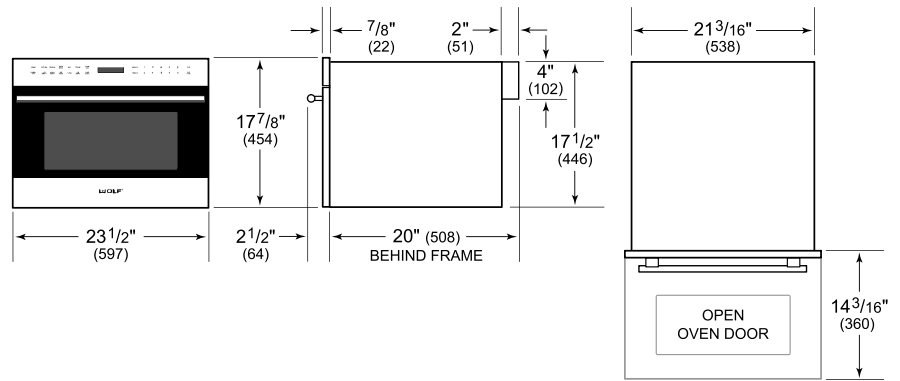

For local dealer information, visit subzero-wolf.com/locator.

PRODUCT SPECIFICATIONS

Model	MDD24TE/S/TH
Dimensions	23 1/2"W x 17 7/8"H x 20"D
Capacity	1.6 cu. ft.
Door Clearance	14 3/16"
Electrical Supply	120 VAC, 60 Hz
Electrical Service	15 amp dedicated circuit
Power Cord Length	4 Feet
Receptacle	3-prong grounding-type

ELECTRICAL

NOTE: Dimensions in parenthesis are in millimeters unless otherwise specified

DIMENSIONS

STANDARD INSTALLATION