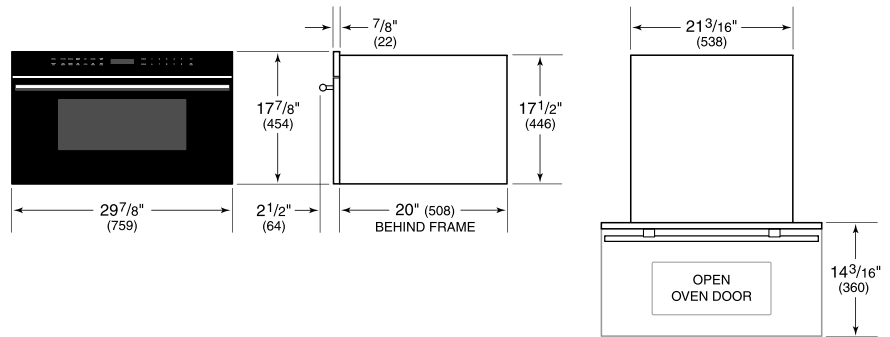

MDD30CM/B/TH

FEATURES

ACCESSORIES

3/4" Black Tubular Handle

Side Trim

Accessories available through an authorized dealer.
For local dealer information, visit subzero-wolf.com/locator.

PRODUCT SPECIFICATIONS

Model	MDD30CM/B/TH
Dimensions	29 7/8"W x 17 7/8"H x 20"D
Capacity	1.6 cu. ft.
Door Clearance	14 3/16"
Electrical Supply	120 VAC, 60 Hz
Electrical Service	15 amp dedicated circuit
Power Cord Length	4 Feet
Receptacle	3-prong grounding-type

ELECTRICAL

NOTE: Dimensions in parenthesis are in millimeters unless otherwise specified

DIMENSIONS

STANDARD INSTALLATION