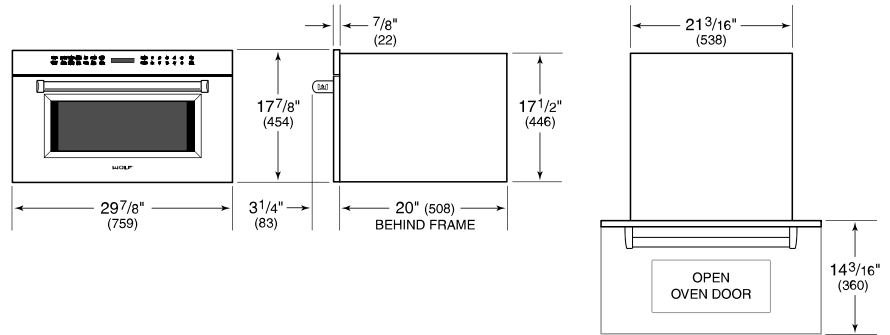

For local dealer information, visit subzero-wolf.com/locator.

PRODUCT SPECIFICATIONS

Model	MDD30PM/S/PH
Dimensions	29 7/8"W x 17 7/8"H x 20"D
Capacity	1.6 cu. ft.
Door Clearance	14 3/16"
Electrical Supply	120 VAC, 60 Hz
Electrical Service	15 amp dedicated circuit
Power Cord Length	4 Feet
Receptacle	3-prong grounding-type

ELECTRICAL

NOTE: Dimensions in parenthesis are in millimeters unless otherwise specified

DIMENSIONS

FLUSH INSTALLATION

*Will be visible and should be finished to match cabinetry.
 **Dimension provides minimum reveals.