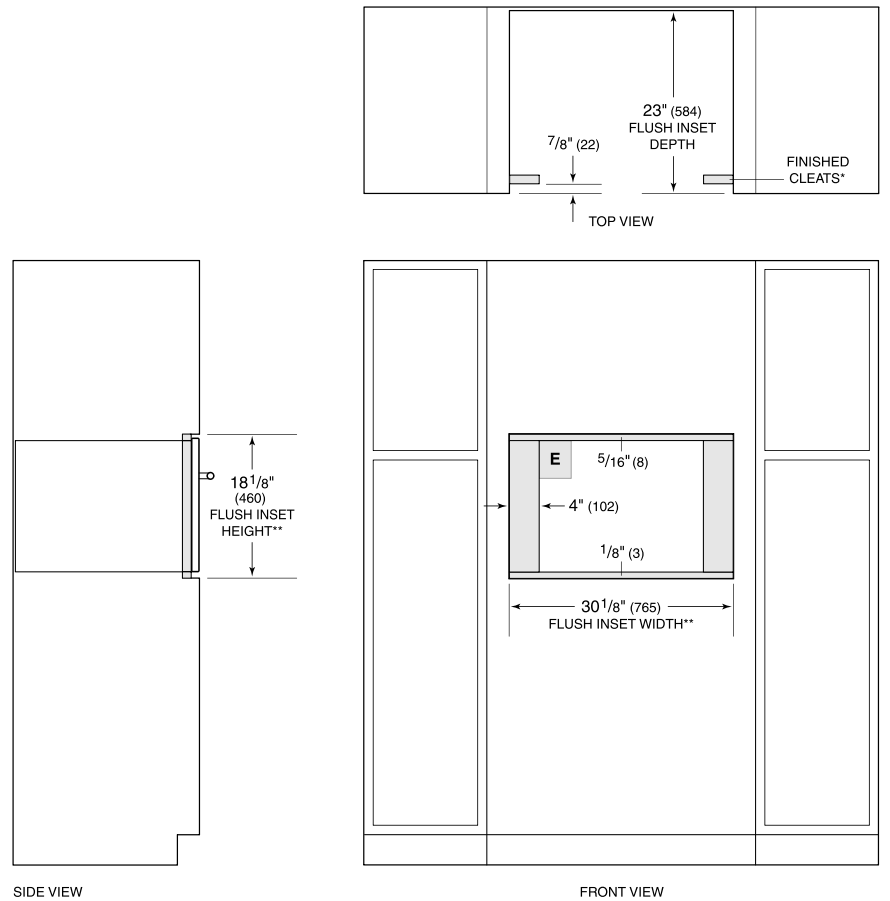

MDD30PM/S/PH

FEATURES

Distributes heat evenly with no hot or cold spots allowing for oven-like operation

Installs standard or flush to conceal the oven from view

Matches M series ovens, coffee systems, convection steam oven

For local dealer information, visit subzero-wolf.com/locator.

PRODUCT SPECIFICATIONS

Model	MDD30PM/S/PH
Dimensions	29 7/8"W x 17 7/8"H x 20"D
Capacity	1.6 cu. ft.
Door Clearance	14 3/16"
Weight	82 lbs
Electrical Supply	120 VAC, 60 Hz
Electrical Service	15 amp dedicated circuit
Power Cord Length	4 Feet
Receptacle	3-prong grounding-type

ELECTRICAL

NOTE: Dimensions in parenthesis are in millimeters unless otherwise specified

DIMENSIONS

FLUSH INSTALLATION

*Will be visible and should be finished to match cabinetry.
 **Dimension provides minimum reveals.