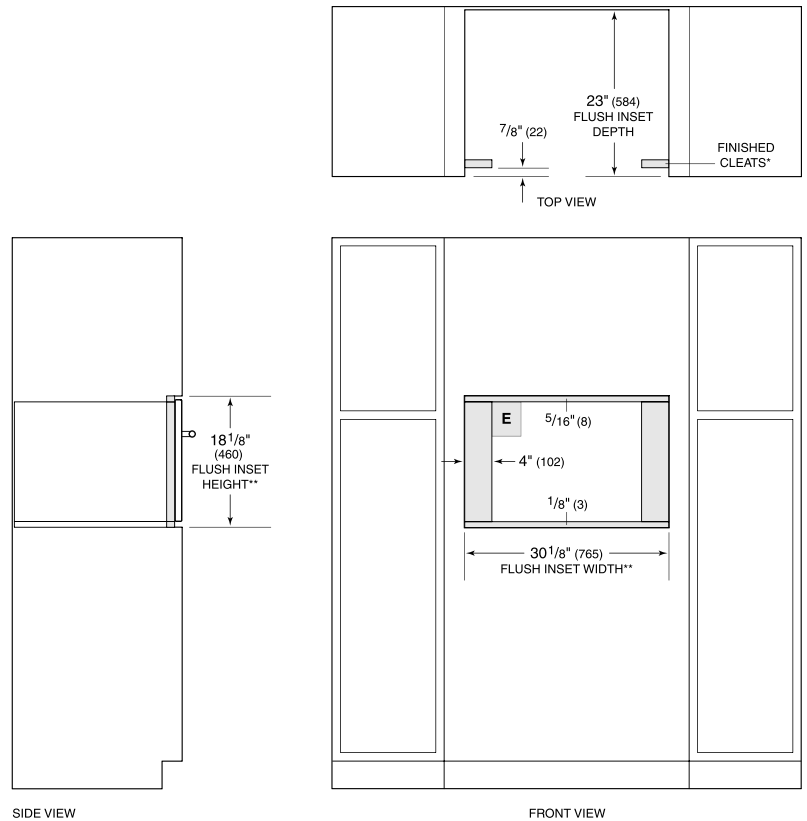

MDD30PM/S/PH

FEATURES

Distributes heat evenly with no hot or cold spots allowing for oven-like operation

Installs standard or flush to conceal the oven from view

Matches M series ovens, coffee systems, convection steam oven

For local dealer information, visit subzero-wolf.com/locator.

PRODUCT SPECIFICATIONS

Model	MDD30PM/S/PH
Dimensions	29 7/8"W x 17 7/8"H x 20"D
Capacity	1.6 cu. ft.
Door Clearance	14 3/16"
Electrical Supply	120 VAC, 60 Hz
Electrical Service	15 amp dedicated circuit
Power Cord Length	4 Feet
Receptacle	3-prong grounding-type

ELECTRICAL

NOTE: Dimensions in parenthesis are in millimeters unless otherwise specified

DIMENSIONS

FLUSH INSTALLATION

*Will be visible and should be finished to match cabinetry.
 **Dimension provides minimum reveals.