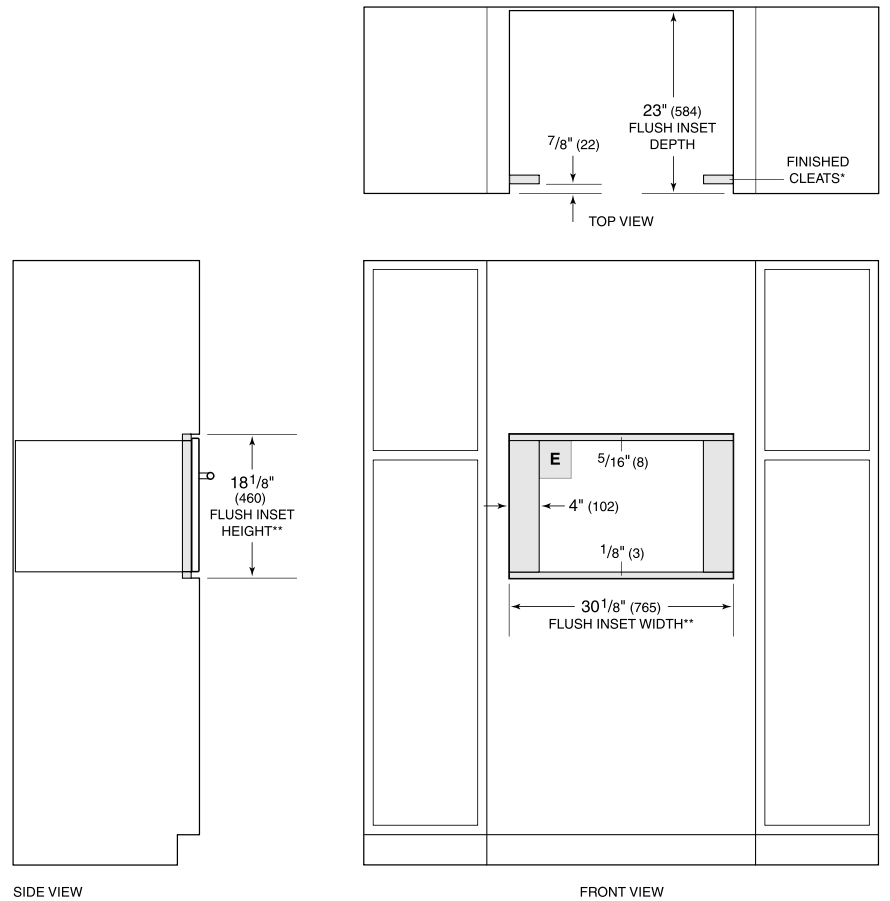

**MDD30PM/S/PH**

**FEATURES**

Distributes heat evenly with no hot or cold spots allowing for oven-like operation

Installs standard or flush to conceal the oven from view

Matches M series ovens, coffee systems, convection steam oven

For local dealer information, visit [subzero-wolf.com/locator](http://subzero-wolf.com/locator).

**PRODUCT SPECIFICATIONS**

Model	MDD30PM/S/PH
Dimensions	29 7/8"W x 17 7/8"H x 20"D
Capacity	1.6 cu. ft.
Door Clearance	14 3/16"
Weight	82 lbs
Electrical Supply	120 VAC, 60 Hz
Electrical Service	15 amp dedicated circuit
Power Cord Length	4 Feet
Receptacle	3-prong grounding-type

**ELECTRICAL**

**NOTE:** Dimensions in parenthesis are in millimeters unless otherwise specified

**DIMENSIONS**

**FLUSH INSTALLATION**

\*Will be visible and should be finished to match cabinetry.  
 \*\*Dimension provides minimum reveals.