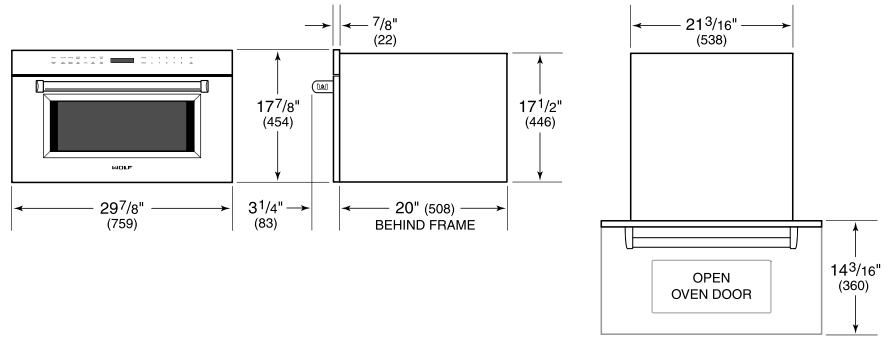

For local dealer information, visit [subzero-wolf.com/locator](http://subzero-wolf.com/locator).

**PRODUCT SPECIFICATIONS**

Model	MDD30PM/S/PH
Dimensions	29 7/8"W x 17 7/8"H x 20"D
Capacity	1.6 cu. ft.
Door Clearance	14 3/16"
Weight	82 lbs
Electrical Supply	120 VAC, 60 Hz
Electrical Service	15 amp dedicated circuit
Power Cord Length	4 Feet
Receptacle	3-prong grounding-type

**ELECTRICAL**

**NOTE:** Dimensions in parenthesis are in millimeters unless otherwise specified

**DIMENSIONS**

**FLUSH INSTALLATION**

\*Will be visible and should be finished to match cabinetry.  
 \*\*Dimension provides minimum reveals.