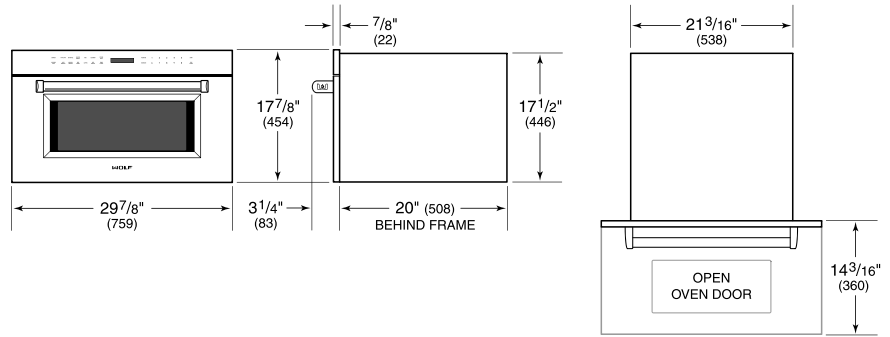

For local dealer information, visit subzero-wolf.com/locator.

PRODUCT SPECIFICATIONS

Model	MDD30PM/S/PH
Dimensions	29 7/8"W x 17 7/8"H x 20"D
Capacity	1.6 cu. ft.
Door Clearance	14 3/16"
Weight	82 lbs
Electrical Supply	120 VAC, 60 Hz
Electrical Service	15 amp dedicated circuit
Power Cord Length	4 Feet
Receptacle	3-prong grounding-type

ELECTRICAL

NOTE: Dimensions in parenthesis are in millimeters unless otherwise specified

DIMENSIONS

FLUSH INSTALLATION

*Will be visible and should be finished to match cabinetry.
 **Dimension provides minimum reveals.