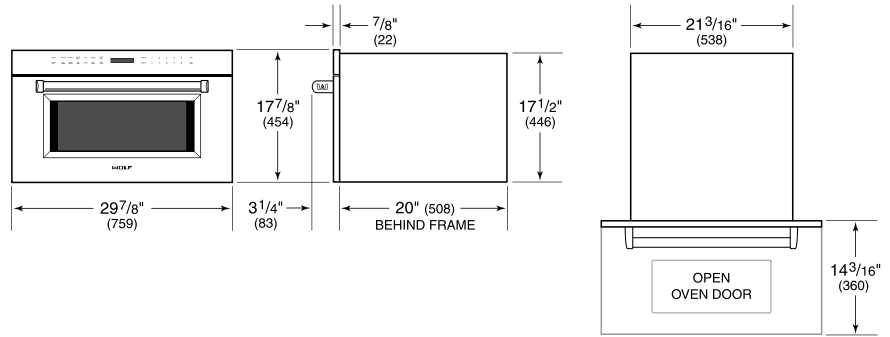

For local dealer information, visit subzero-wolf.com/locator.

PRODUCT SPECIFICATIONS

Model	MDD30PM/S/PH
Dimensions	29 7/8"W x 17 7/8"H x 20"D
Capacity	1.6 cu. ft.
Door Clearance	14 3/16"
Weight	82 lbs
Electrical Supply	120 VAC, 60 Hz
Electrical Service	15 amp dedicated circuit
Power Cord Length	4 Feet
Receptacle	3-prong grounding-type

ELECTRICAL

NOTE: Dimensions in parenthesis are in millimeters unless otherwise specified

DIMENSIONS

STANDARD INSTALLATION