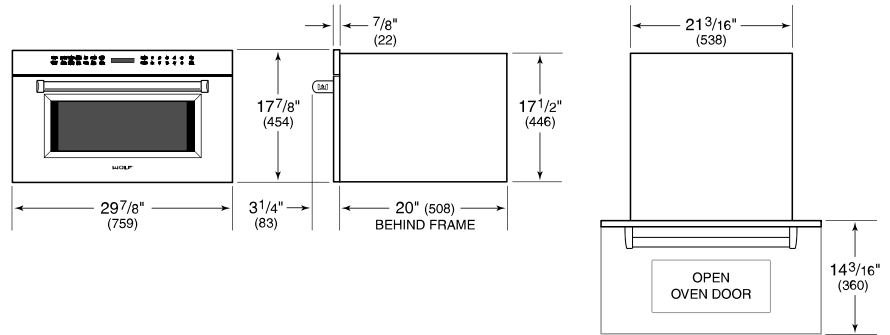

For local dealer information, visit subzero-wolf.com/locator.

PRODUCT SPECIFICATIONS

Model	MDD30PM/S/PH
Dimensions	29 7/8"W x 17 7/8"H x 20"D
Capacity	1.6 cu. ft.
Door Clearance	14 3/16"
Electrical Supply	120 VAC, 60 Hz
Electrical Service	15 amp dedicated circuit
Power Cord Length	4 Feet
Receptacle	3-prong grounding-type

ELECTRICAL

NOTE: Dimensions in parenthesis are in millimeters unless otherwise specified

DIMENSIONS

STANDARD INSTALLATION