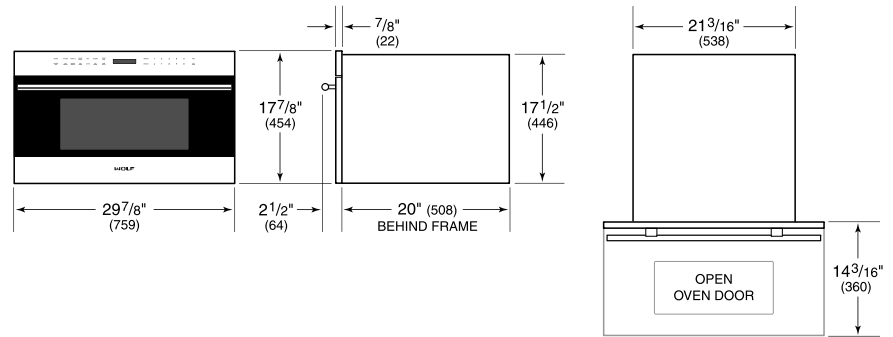

DIMENSIONS