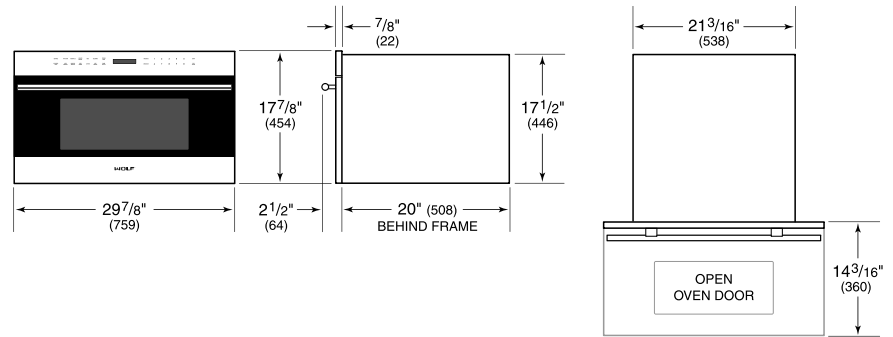

### ACCESSORIES

Side Trim

Accessories available through an authorized dealer.

For local dealer information, visit [subzero-wolf.com/locator](https://subzero-wolf.com/locator).

**PRODUCT SPECIFICATIONS**

Model	MDD30TE/S/TH
Dimensions	29 7/8"W x 17 7/8"H x 20"D
Capacity	1.6 cu. ft.
Door Clearance	14 3/16"
Electrical Supply	120 VAC, 60 Hz
Electrical Service	15 amp dedicated circuit
Power Cord Length	4 Feet
Receptacle	3-prong grounding-type

**ELECTRICAL**

**NOTE:** Dimensions in parenthesis are in millimeters unless otherwise specified

**DIMENSIONS**

**FLUSH INSTALLATION**

\*Will be visible and should be finished to match cabinetry.  
 \*\*Dimension provides minimum reveals.