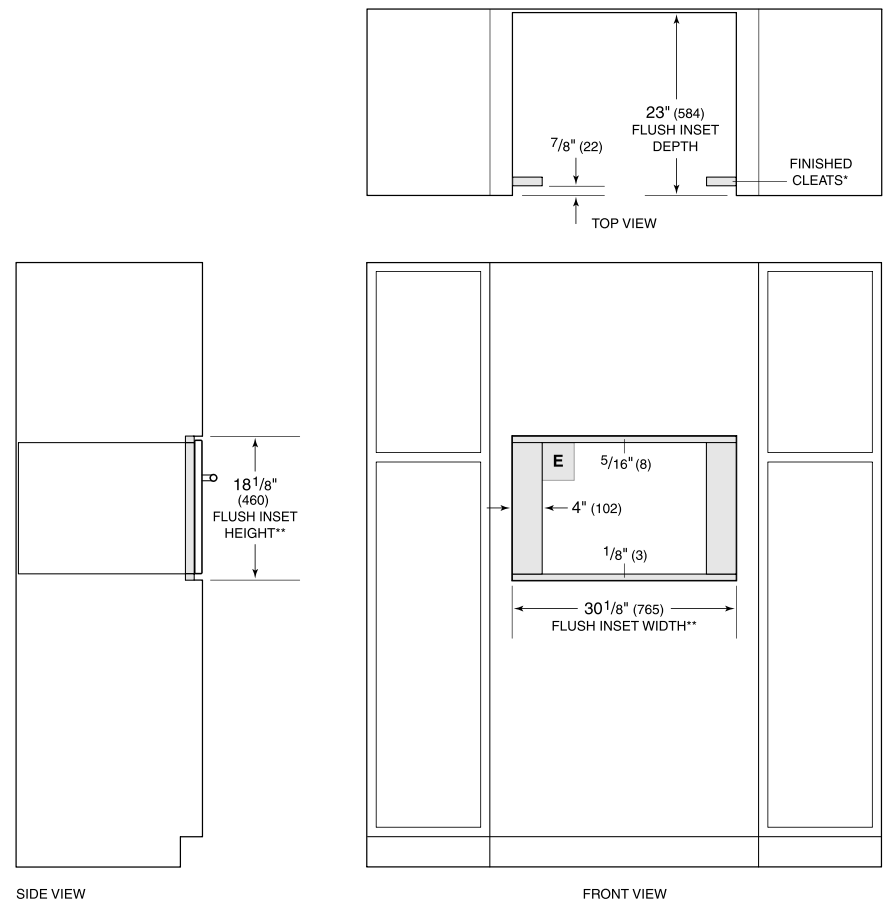

MDD30TE/S/TH

FEATURES

Distributes heat evenly with no hot or cold spots allowing for oven-like operation

Installs standard or flush to conceal the oven from view

Matches E series ovens, coffee systems, convection steam oven

Let the microwave do the cooking with intuitive Gourmet Mode settings

Install into surrounding cabinetry to coordinate with other Wolf built-in ovens and warming drawers

PRODUCT SPECIFICATIONS

Model	MDD30TE/S/TH
Dimensions	29 7/8"W x 17 7/8"H x 20"D
Capacity	1.6 cu. ft.
Door Clearance	14 3/16"
Electrical Supply	120 VAC, 60 Hz
Electrical Service	15 amp dedicated circuit
Power Cord Length	4 Feet
Receptacle	3-prong grounding-type

ELECTRICAL

NOTE: Dimensions in parenthesis are in millimeters unless otherwise specified

DIMENSIONS

FLUSH INSTALLATION

*Will be visible and should be finished to match cabinetry.
 **Dimension provides minimum reveals.