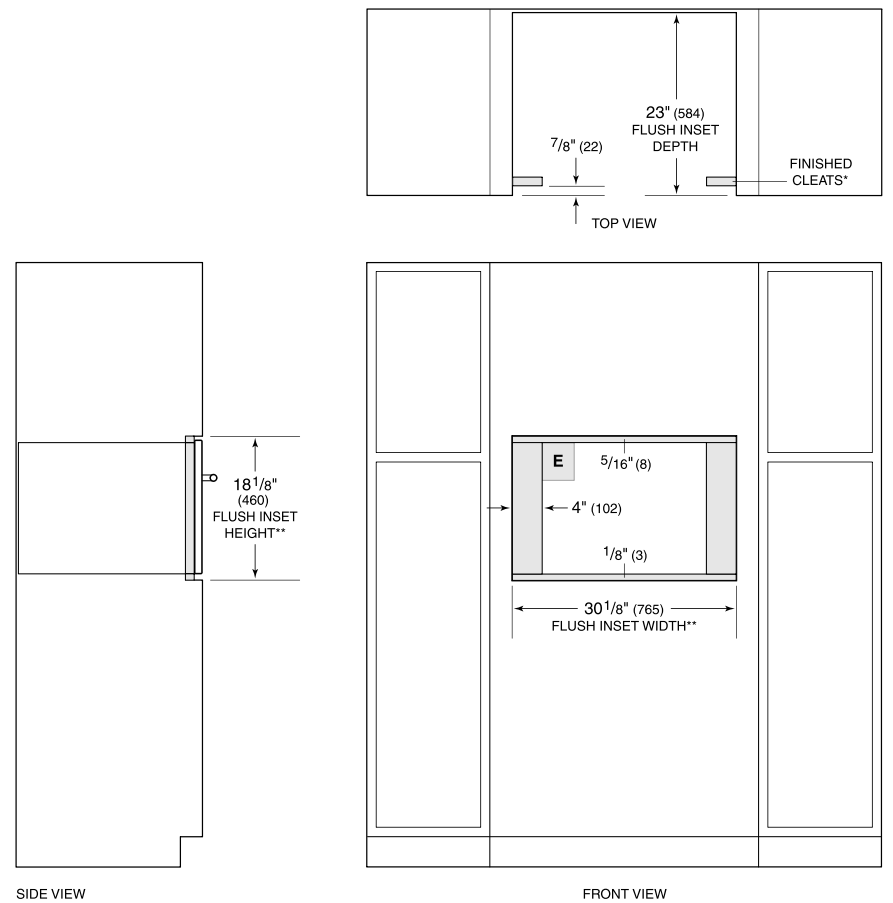

### ACCESSORIES

Side Trim

Accessories available through an authorized dealer.

For local dealer information, visit [subzero-wolf.com/locator](https://subzero-wolf.com/locator).

**PRODUCT SPECIFICATIONS**

Model	MDD30TE/S/TH
Dimensions	29 7/8"W x 17 7/8"H x 20"D
Capacity	1.6 cu. ft.
Door Clearance	14 3/16"
Electrical Supply	120 VAC, 60 Hz
Electrical Service	15 amp dedicated circuit
Power Cord Length	4 Feet
Receptacle	3-prong grounding-type

**ELECTRICAL**

**NOTE:** Dimensions in parenthesis are in millimeters unless otherwise specified

**DIMENSIONS**

**FLUSH INSTALLATION**

\*Will be visible and should be finished to match cabinetry.  
 \*\*Dimension provides minimum reveals.