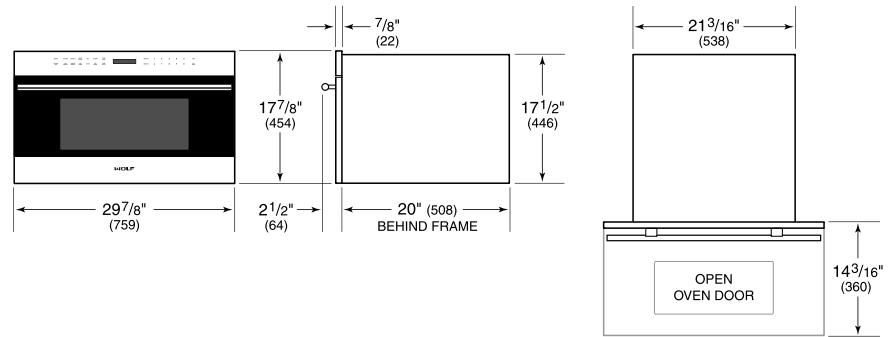

Let the microwave do the cooking with intuitive Gourmet Mode settings

Install into surrounding cabinetry to coordinate with other Wolf built-in ovens and warming drawers

PRODUCT SPECIFICATIONS

Model	MDD30TE/S/TH
Dimensions	29 7/8"W x 17 7/8"H x 20"D
Capacity	1.6 cu. ft.
Door Clearance	14 3/16"
Electrical Supply	120 VAC, 60 Hz
Electrical Service	15 amp dedicated circuit
Power Cord Length	4 Feet
Receptacle	3-prong grounding-type

ELECTRICAL

NOTE: Dimensions in parenthesis are in millimeters unless otherwise specified

DIMENSIONS

STANDARD INSTALLATION