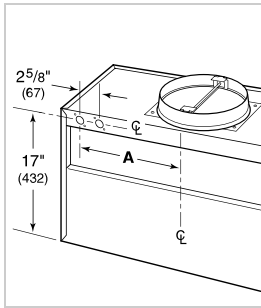

BLOWER OPTIONS

- 1200 CFM Internal
- 1100 CFM Inline
- 1200 CFM Remote
- 1500 CFM Remote

PRODUCT SPECIFICATIONS

Model	PW363318O
Dimensions	36"W x 18"H x 33"D
Electrical Supply	110/120 VAC, 60 Hz
Electrical Service	15 amp dedicated circuit
Discharge Location	Vertical
Discharge Dimensions	10" Round
Bottom of Hood to Countertop	36" to 42"

ELECTRICAL

NOTE: Dimensions in parenthesis are in millimeters unless otherwise specified

DIMENSIONS