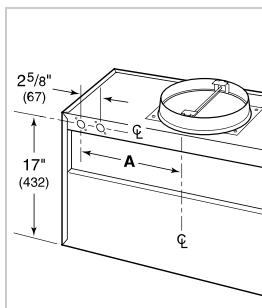

### BLOWER OPTIONS

- 1200 CFM Internal
- 1100 CFM Inline
- 1200 CFM Remote
- 1500 CFM Remote

**PRODUCT SPECIFICATIONS**

Model	PW603318O
Dimensions	60"W x 18"H x 33"D
Electrical Supply	110/120 VAC, 60 Hz
Electrical Service	15 amp dedicated circuit
Discharge Location	Vertical
Discharge Dimensions	10" Round
Bottom of Hood to Countertop	36" to 42"

**ELECTRICAL**

**NOTE:** Dimensions in parenthesis are in millimeters unless otherwise specified

**DIMENSIONS**