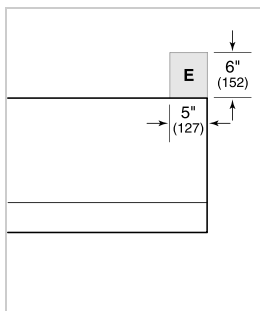

PRODUCT SPECIFICATIONS

Model	PW542718
Dimensions	54"W x 18"H x 27"D
Weight	108 lbs
Electrical Supply	110/120 VAC, 60 Hz
Electrical Service	15 amp dedicated circuit
Discharge Location	Vertical or Horizontal
Discharge Dimensions	10" Round
Bottom of Hood to Countertop	30" to 36"

ELECTRICAL

NOTE: Dimensions in parenthesis are in millimeters unless otherwise specified

DIMENSIONS