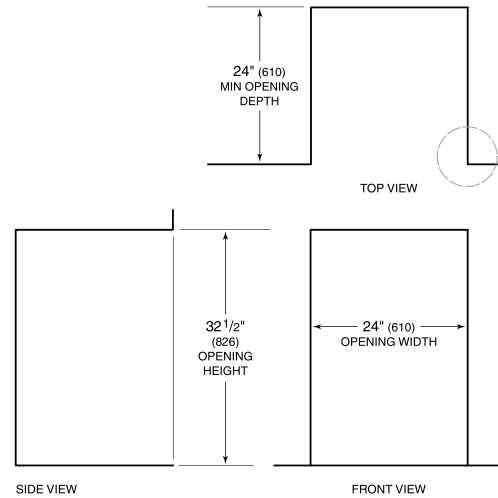

24" INSTALLATION