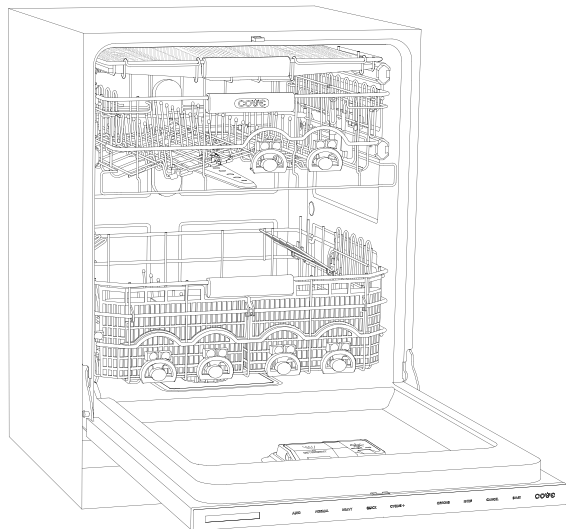

HANDLE ACCESSORIES

PRO

TUBULAR

PRODUCT DETAILS

DISHWASHER

- 4 LED lights (2 sides; 2 top)
- 45 spray jets across 3 spray arms
- Four-stage, fine mesh filter
- Adjustable stemware rail
- Adjustable cup shelf
- Height-adjustable middle rack
- Easy-glide bottom rack
- Upper silverware rack
- One large utensil basket
- Fold-down tines on lower and middle racks

PRODUCT SPECIFICATIONS

Model	DW2451/ADA
Dimensions	23 5/8"W x 32 1/2"H x 23 1/4"D
Door Clearance	25"
Sound Level	41 dBA (Model and cycle/option dependent)
Electrical Supply	115 VAC, 60 Hz
Electrical Service	15 amp dedicated circuit
Receptacle	3-prong grounding-type
Cord Length	6'
Water Connection	5' braided tubing with 3/8" female compression fitting
Drain Connection	5' (1.5 m) corrugated tubing
Plumbing Pressure	30–140 psi

ELECTRICAL

PLUMBING

COVE OPENING WIDTH Cove dishwashers accommodate varying opening widths. A 23 5/8" (60 cm) width provides minimum reveals and is ideal for new construction. A 24" width is also common; however, reveals for a 24" opening will be larger than the reveals for a 23 5/8" opening unless the panel width is adjusted accordingly. 24" and 60 cm stainless steel panels are available and must be specified accordingly.

PANEL SPECIFICATIONS For complete panels specifications including width/height, weight requirements and thickness requirements visit subzero-wolf.com/reveal.

INTERIOR VIEW

This illustration is intended for interior reference only and may not represent the exterior of the model being specified.