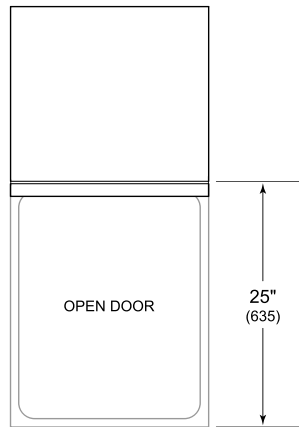

PRODUCT SPECIFICATIONS

Model	DW2451/ADA
Dimensions	23 5/8"W x 32 1/2"H x 23 1/4"D
Door Clearance	25"
Sound Level	41 dBA (Model and cycle/option dependent)
Electrical Supply	115 VAC, 60 Hz
Electrical Service	15 amp dedicated circuit
Receptacle	3-prong grounding-type
Cord Length	6'
Water Connection	5' braided tubing with 3/8" female compression fitting
Drain Connection	5' (1.5 m) corrugated tubing
Plumbing Pressure	30–140 psi

ELECTRICAL

PLUMBING

COVE OPENING WIDTH Cove dishwashers accommodate varying opening widths. A 23 5/8" (60 cm) width provides minimum reveals and is ideal for new construction. A 24" width is also common; however, reveals for a 24" opening will be larger than the reveals for a 23 5/8" opening unless the panel width is adjusted accordingly. 24" and 60 cm stainless steel panels are available and must be specified accordingly.

PANEL SPECIFICATIONS For complete panels specifications including width/height, weight requirements and thickness requirements visit subzero-wolf.com/reveal.

INTERIOR VIEW

This illustration is intended for interior reference only and may not represent the exterior of the model being specified.

DIMENSIONS

*31 7/8" (810) MIN TO 32 7/8" (835) MAX

60 CM INSTALLATION

NOTE: 3 1/2" (89) finished returns will be visible and should be finished to match cabinetry.