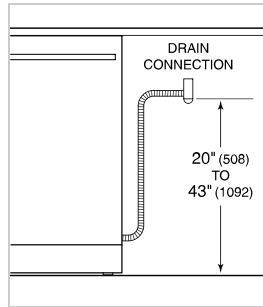

HANDLE ACCESSORIES

PRO

TUBULAR

PRODUCT DETAILS

DISHWASHER

- 4 LED lights (2 sides; 2 top)
- 45 spray jets across 3 spray arms
- Four-stage, fine mesh filter
- Adjustable stemware rail
- Adjustable cup shelf
- Height-adjustable middle rack
- Easy-glide bottom rack
- Upper silverware rack
- One large utensil basket
- Fold-down tines on lower and middle racks

PRODUCT SPECIFICATIONS

Model	DW2451/ADA
Dimensions	23 5/8"W x 32 1/2"H x 23 1/4"D
Door Clearance	25"
Sound Level	41 dBA (Model and cycle/option dependent)
Electrical Supply	115 VAC, 60 Hz
Electrical Service	15 amp dedicated circuit
Receptacle	3-prong grounding-type
Cord Length	6'
Water Connection	5' braided tubing with 3/8" female compression fitting
Drain Connection	5' (1.5 m) corrugated tubing
Plumbing Pressure	30–140 psi

ELECTRICAL

PLUMBING

COVE OPENING WIDTH Cove dishwashers accommodate varying opening widths. A 23 5/8" (60 cm) width provides minimum reveals and is ideal for new construction. A 24" width is also common; however, reveals for a 24" opening will be larger than the reveals for a 23 5/8" opening unless the panel width is adjusted accordingly. 24" and 60 cm stainless steel panels are available and must be specified accordingly.

DIMENSIONS

*31 7/8" (810) MIN TO 32 7/8" (835) MAX

60 CM INSTALLATION

NOTE: 3 1/2" (89) finished returns will be visible and should be finished to match cabinetry.