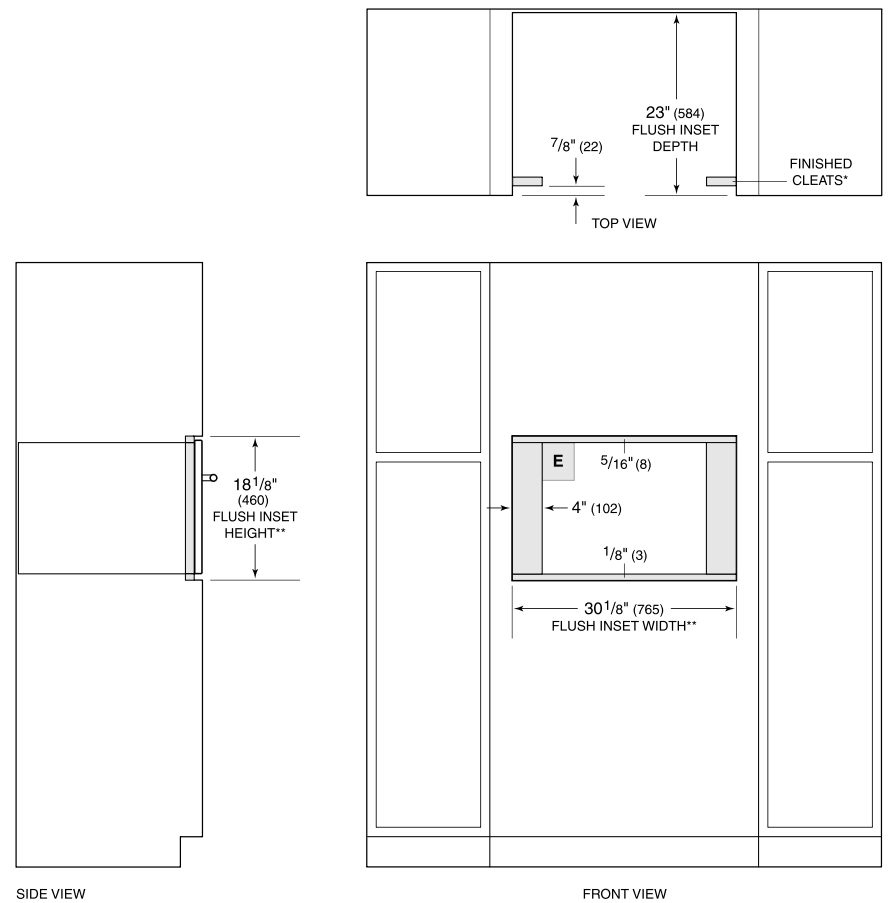

MDD30CM/B/TH

FEATURES

Distributes heat evenly with no hot or cold spots, allowing for oven-like operation

Installs standard or flush to conceal the oven from view

Matches M series ovens, coffee systems, convection steam oven

Let the microwave do the cooking with intuitive Gourmet Mode settings

Install into surrounding cabinetry to coordinate with other Wolf built-in ovens and warming drawers

PRODUCT SPECIFICATIONS

Model	MDD30CM/B/TH
Dimensions	29 7/8"W x 17 7/8"H x 20"D
Capacity	1.6 cu. ft.
Door Clearance	14 3/16"
Electrical Supply	120 VAC, 60 Hz
Electrical Service	15 amp dedicated circuit
Power Cord Length	4 Feet
Receptacle	3-prong grounding-type

ELECTRICAL

NOTE: Dimensions in parenthesis are in millimeters unless otherwise specified

DIMENSIONS

FLUSH INSTALLATION

*Will be visible and should be finished to match cabinetry.
 **Dimension provides minimum reveals.