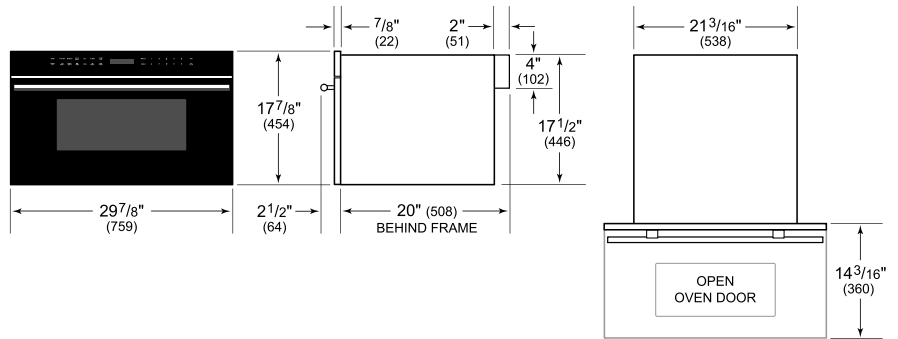

Let the microwave do the cooking with intuitive Gourmet Mode settings

Install into surrounding cabinetry to coordinate with other Wolf built-in ovens and warming drawers

PRODUCT SPECIFICATIONS

Model	MDD30CM/B/TH
Dimensions	29 7/8"W x 17 7/8"H x 20"D
Capacity	1.6 cu. ft.
Door Clearance	14 3/16"
Electrical Supply	120 VAC, 60 Hz
Electrical Service	15 amp dedicated circuit
Power Cord Length	4 Feet
Receptacle	3-prong grounding-type

ELECTRICAL

NOTE: Dimensions in parenthesis are in millimeters unless otherwise specified

DIMENSIONS

FLUSH INSTALLATION

*Will be visible and should be finished to match cabinetry.
 **Dimension provides minimum reveals.