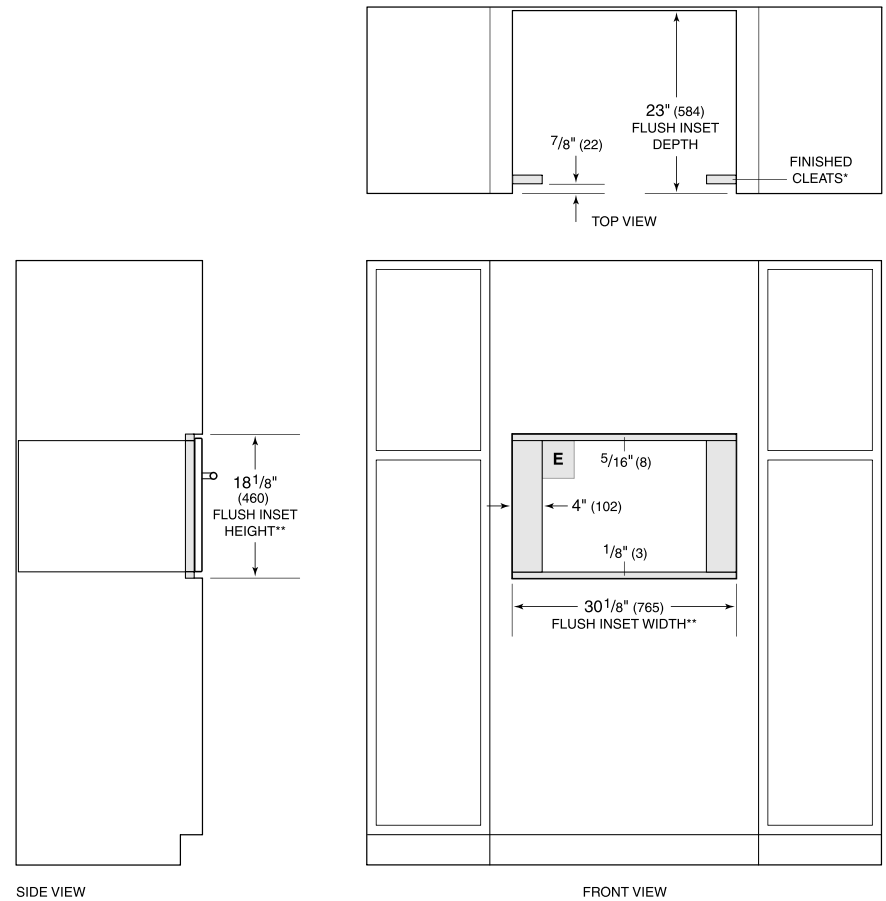

**MDD30PM/S/PH**

**FEATURES**

Distributes heat evenly with no hot or cold spots, allowing for oven-like operation

Installs standard or flush to conceal the oven from view

Matches M series ovens, coffee systems, convection steam oven

Let the microwave do the cooking with intuitive Gourmet Mode settings

Install into surrounding cabinetry to coordinate with other Wolf built-in ovens and warming drawers

**PRODUCT SPECIFICATIONS**

|                    |                            |
|--------------------|----------------------------|
| Model              | MDD30PM/S/PH               |
| Dimensions         | 29 7/8"W x 17 7/8"H x 20"D |
| Capacity           | 1.6 cu. ft.                |
| Door Clearance     | 14 3/16"                   |
| Weight             | 82 lbs                     |
| Electrical Supply  | 120 VAC, 60 Hz             |
| Electrical Service | 15 amp dedicated circuit   |
| Power Cord Length  | 4 Feet                     |
| Receptacle         | 3-prong grounding-type     |

**ELECTRICAL**

**NOTE:** Dimensions in parenthesis are in millimeters unless otherwise specified

**DIMENSIONS**

**FLUSH INSTALLATION**

\*Will be visible and should be finished to match cabinetry.  
 \*\*Dimension provides minimum reveals.