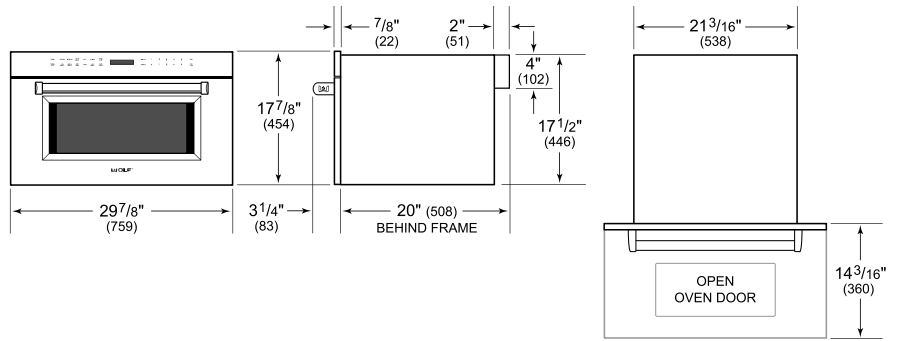

Let the microwave do the cooking with intuitive Gourmet Mode settings

Install into surrounding cabinetry to coordinate with other Wolf built-in ovens and warming drawers

**PRODUCT SPECIFICATIONS**

|                    |                            |
|--------------------|----------------------------|
| Model              | MDD30PM/S/PH               |
| Dimensions         | 29 7/8"W x 17 7/8"H x 20"D |
| Capacity           | 1.6 cu. ft.                |
| Door Clearance     | 14 3/16"                   |
| Weight             | 82 lbs                     |
| Electrical Supply  | 120 VAC, 60 Hz             |
| Electrical Service | 15 amp dedicated circuit   |
| Power Cord Length  | 4 Feet                     |
| Receptacle         | 3-prong grounding-type     |

**ELECTRICAL**

**NOTE:** Dimensions in parenthesis are in millimeters unless otherwise specified

**DIMENSIONS**

**FLUSH INSTALLATION**

\*Will be visible and should be finished to match cabinetry.  
 \*\*Dimension provides minimum reveals.