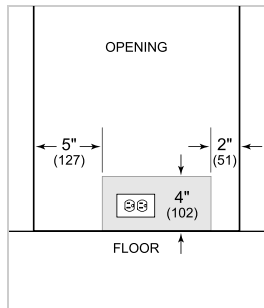

PRODUCT SPECIFICATIONS

Model	DEU2450BG
Dimensions	24"W x 34 1/2"H x 23 1/8"D
Refrigerator Capacity	5.5 cu. ft.
Weight	146 lbs
Electrical Supply	115 VAC, 60 Hz
Electrical Service	15 amp dedicated circuit
Wine Storage Capacity	8 Bottles
Receptacle	3-prong grounding-type

ELECTRICAL