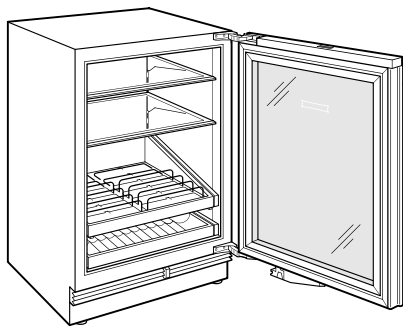

INTERIOR VIEW